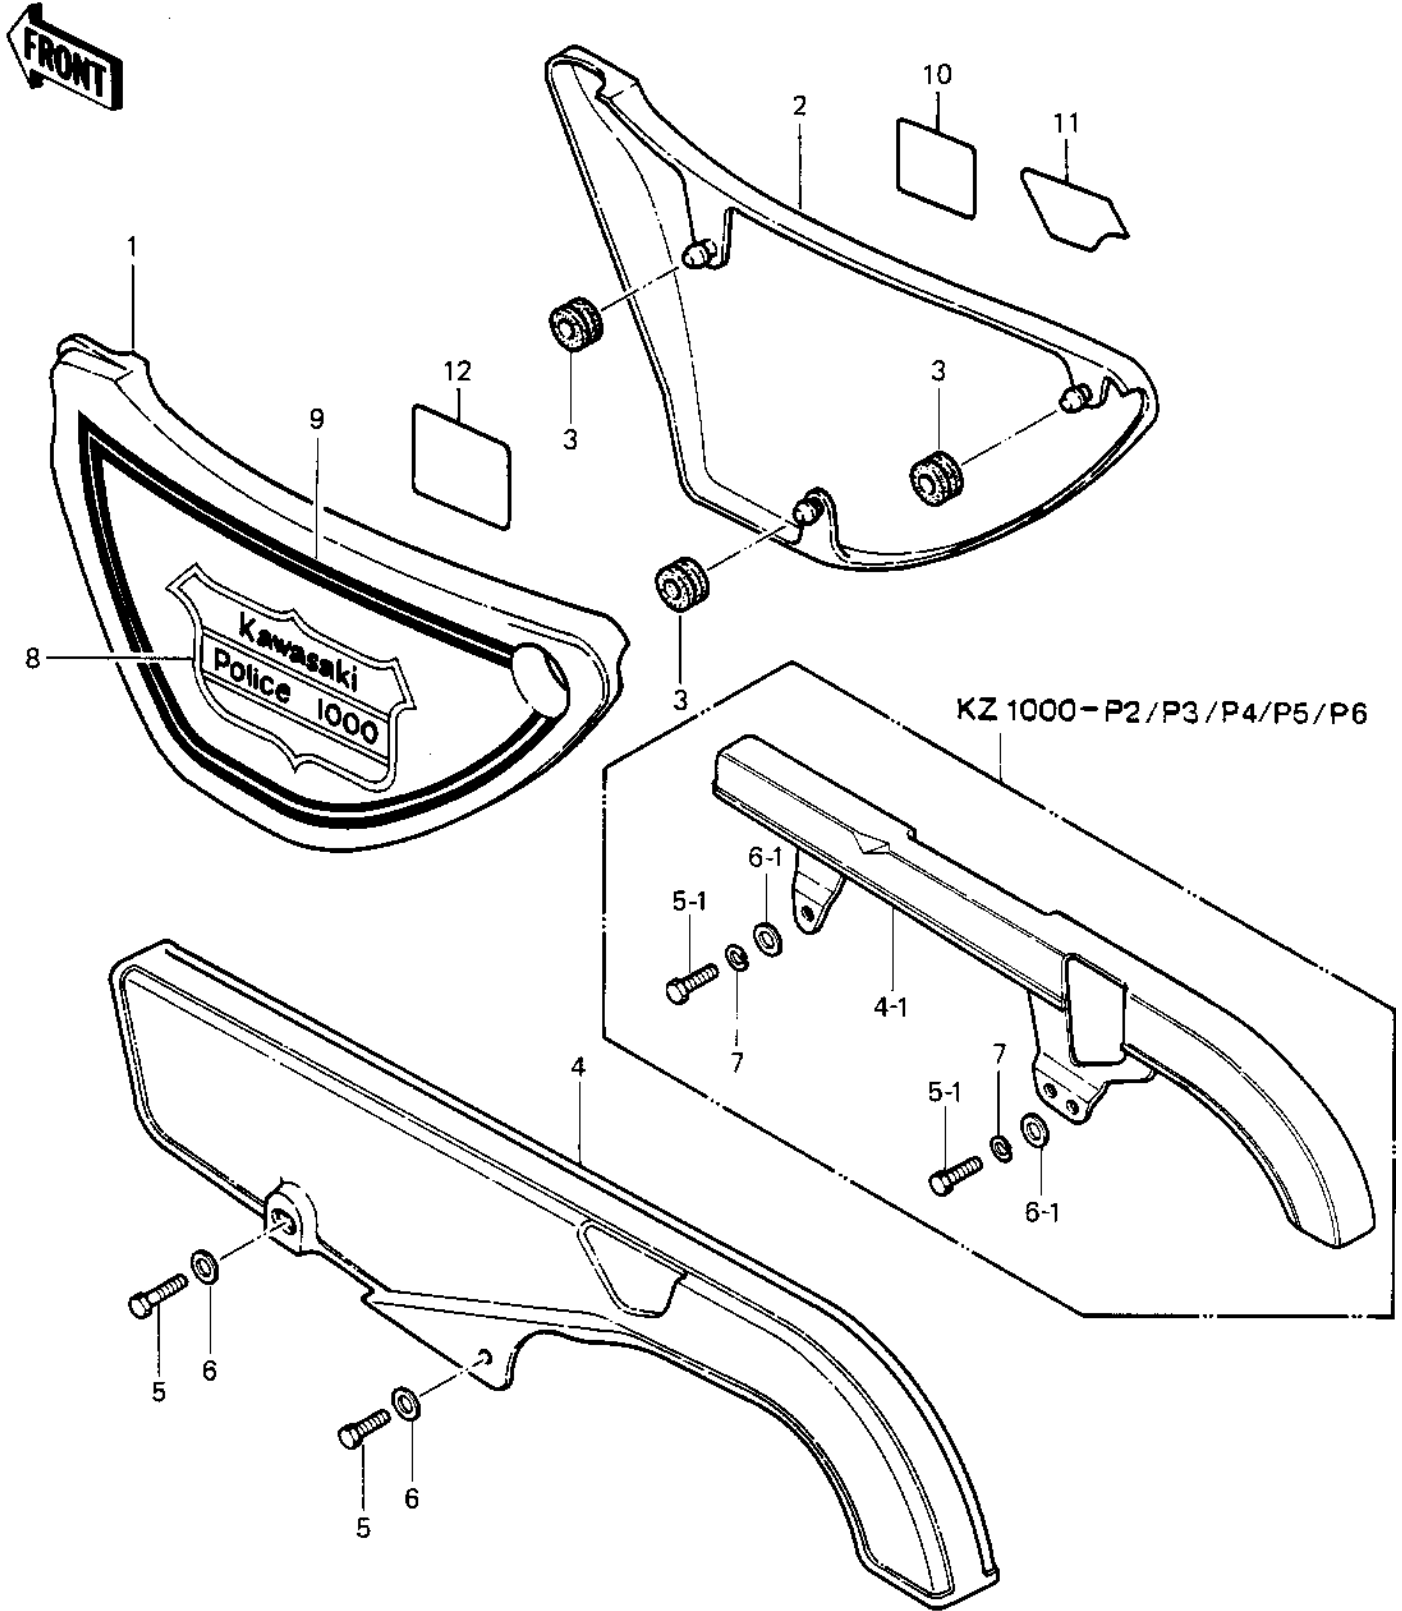

1985 Police 1000 PARTS DIAGRAM

SIDE COVERS/CHAIN COVER

1985 Police 1000 PARTS LIST

SIDE COVERS/CHAIN COVER

ITEM NAME	PART NUMBER	QUANTITY
COVER-SIDE,WHITE-LH (Ref # 1)	36001-1110-8C	
COVER-SIDE,WHITE-RH (Ref # 2)	36001-1111-8C	
GROMMET (Ref # 3)	92071-056	
CASE-CHAIN (Ref # 4)	36014-1061	
CASE-CHAIN (Ref # 4-1)	36014-1034	
BOLT,HEAX HEAD,6X14 (Ref # 5)	92001-115	
BOLT-UPSET,6X16 (Ref # 5-1)	112G0616	
WASHER,8.5X20X1.6 (Ref # 6)	92022-1561	
WASHER PLAIN 6MM (Ref # 6-1)	411B0600	
WASHER SPRING 6MM (Ref # 7)	461F0600	
EMBLEM (Ref # 8)	56014-4020	
PATTERN,SIDE COVER (Ref # 9)	56027-4075	
PATTERN,SIDE COVER (Ref # 9)	56027-4076	
LABEL,BATTERY VENT (Ref # 10)	56031-1159	
LABEL,OIL&OIL FILTER (Ref # 11)	56031-1162	
LABEL-MANUAL,DAILY SA (Ref # 12)	56031-1188	