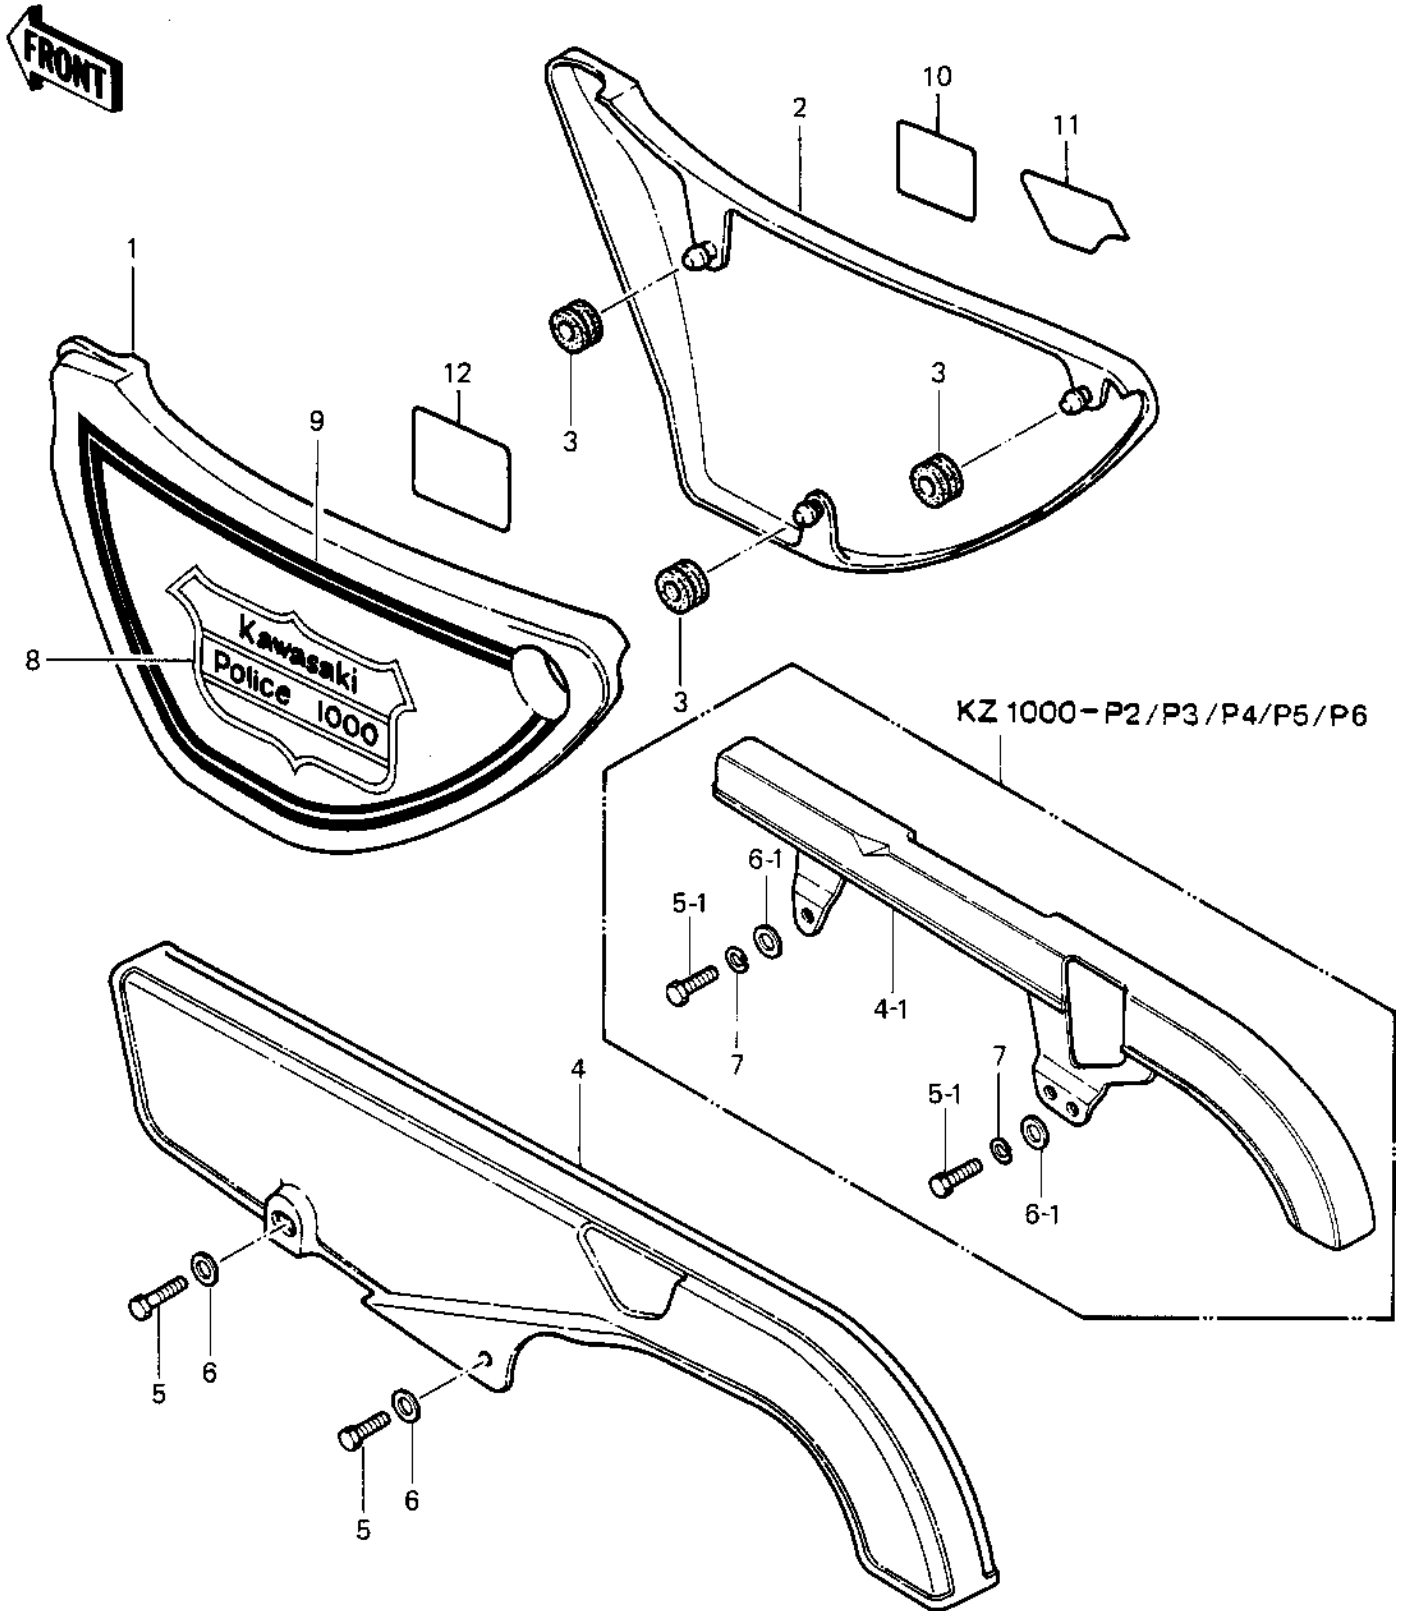

1984 Police 1000 PARTS DIAGRAM

SIDE COVERS/CHAIN COVER

1984 Police 1000 PARTS LIST

SIDE COVERS/CHAIN COVER

ITEM NAME	PART NUMBER	QUANTITY
COVER-SIDE,WHITE-LH (Ref # 1)	36001-1110-8C	1
COVER-SIDE,WHITE-RH (Ref # 2)	36001-1111-8C	1
GROMMET (Ref # 3)	92071-056	1
CASE-CHAIN (Ref # 4)	36014-1061	1
CASE-CHAIN (Ref # 4-1)	36014-1034	1
BOLT,HEAX HEAD,6X14 (Ref # 5)	92001-115	1
BOLT-UPSET,6X16 (Ref # 5-1)	112G0616	1
WASHER,8.5X20X1.6 (Ref # 6)	92022-1561	1
WASHER PLAIN 6MM (Ref # 6-1)	411B0600	1
WASHER SPRING 6MM (Ref # 7)	461F0600	1
EMBLEM (Ref # 8)	56014-4020	1
PATTERN,SIDE COVER (Ref # 9)	56027-4075	1
PATTERN,SIDE COVER (Ref # 9)	56027-4076	1
LABEL,BATTERY VENT (Ref # 10)	56031-1159	1
LABEL,OIL&OIL FILTER (Ref # 11)	56031-1162	1
LABEL-MANUAL,DAILY SA (Ref # 12)	56031-1188	1