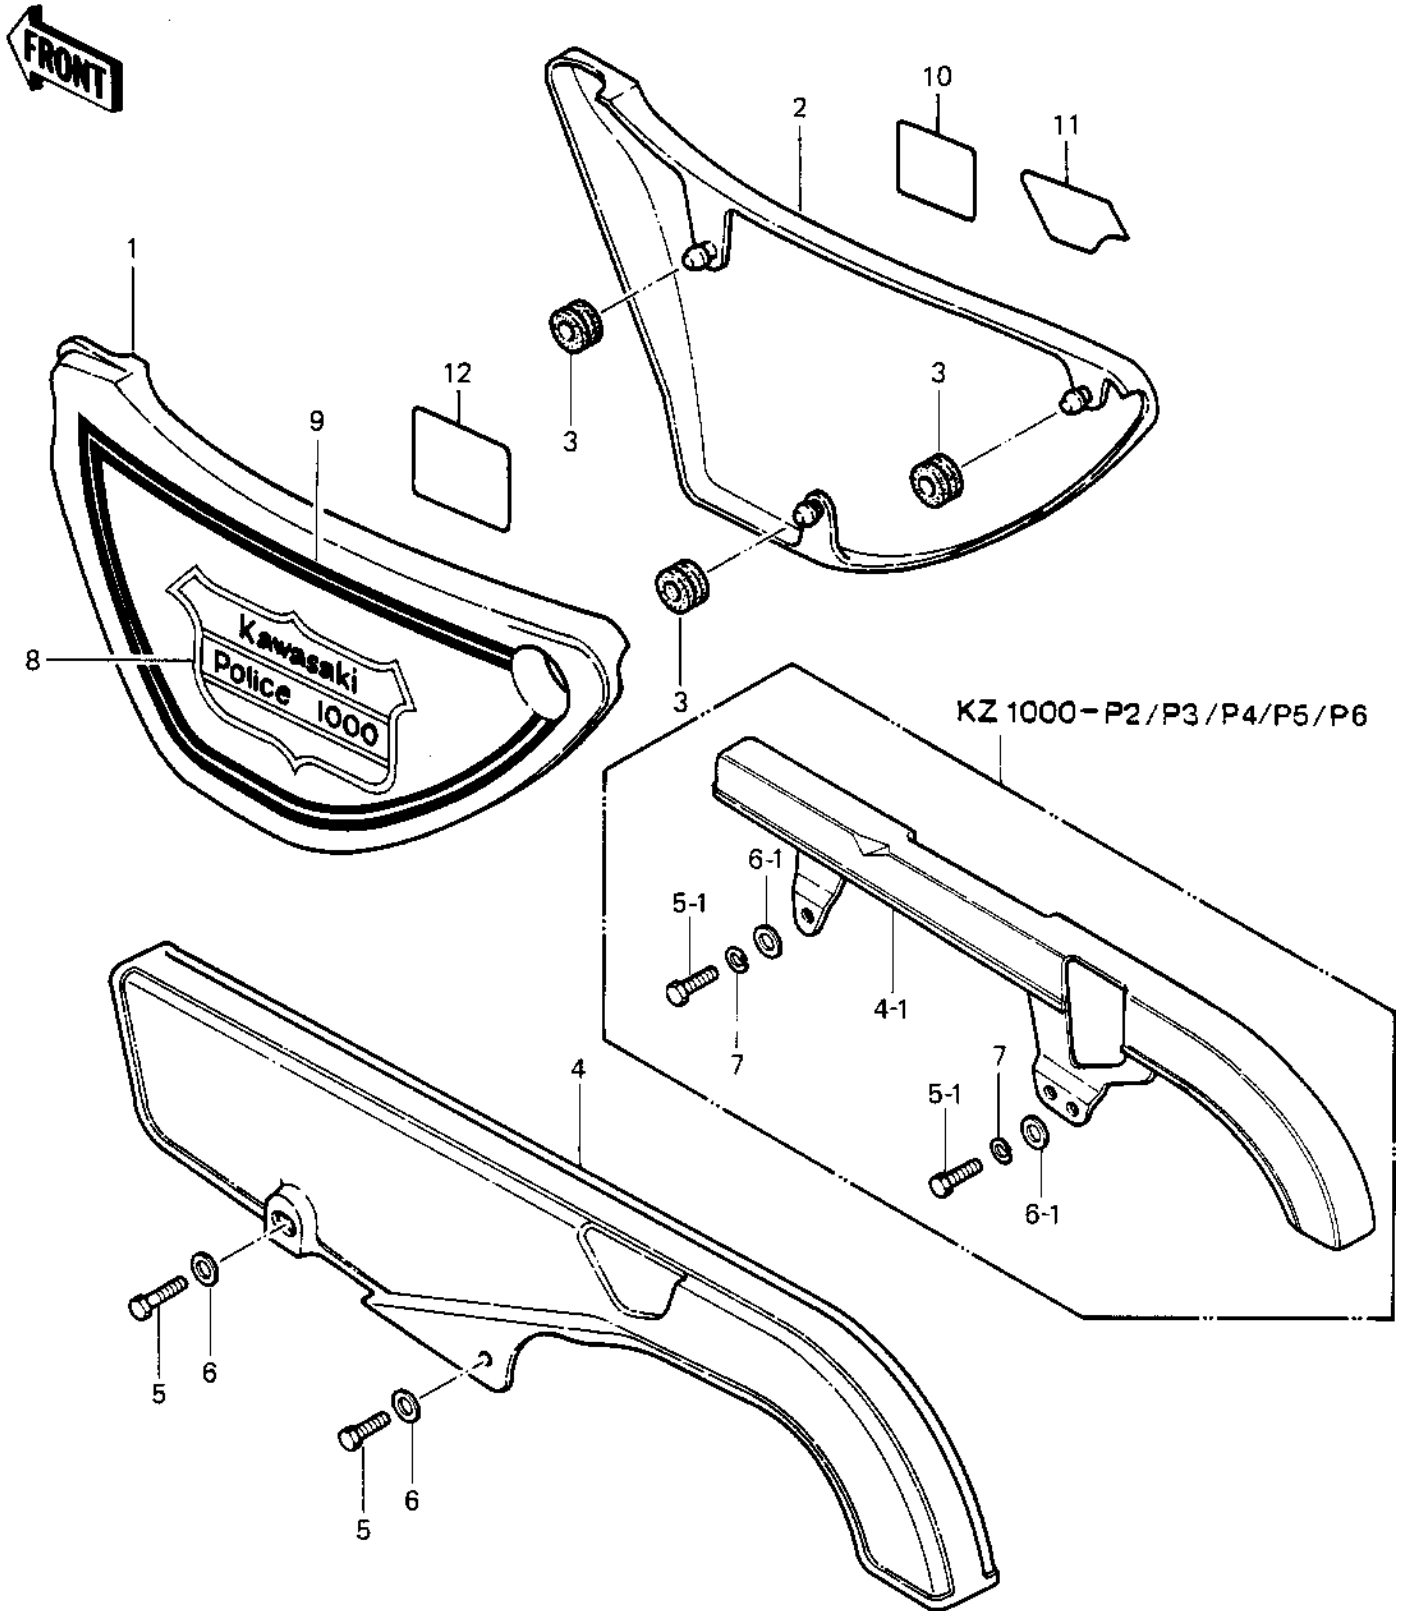

# 1982 Police 1000 PARTS DIAGRAM

SIDE COVERS/CHAIN COVER

# 1982 Police 1000 PARTS LIST

## SIDE COVERS/CHAIN COVER

ITEM NAME	PART NUMBER	QUANTITY
COVER-SIDE,WHITE-LH (Ref # 1)	36001-1110-8C	1
COVER-SIDE,WHITE-RH (Ref # 2)	36001-1111-8C	1
GROMMET (Ref # 3)	92071-056	6
CASE-CHAIN (Ref # 4)	36014-1061	1
CASE-CHAIN (Ref # 4-1)	36014-1034	1
BOLT,HEAX HEAD,6X14 (Ref # 5)	92001-115	2
BOLT-UPSET,6X16 (Ref # 5-1)	112G0616	3
WASHER,8.5X20X1.6 (Ref # 6)	92022-1561	2
WASHER PLAIN 6MM (Ref # 6-1)	411B0600	3
WASHER SPRING 6MM (Ref # 7)	461F0600	3
EMBLEM (Ref # 8)	56014-4020	2
PATTERN,SIDE COVER (Ref # 9)	56027-4075	1
PATTERN,SIDE COVER (Ref # 9)	56027-4076	1
LABEL,BATTERY VENT (Ref # 10)	56031-1159	1
LABEL,OIL&OIL FILTER (Ref # 11)	56031-1162	1
LABEL-MANUAL,DAILY SA (Ref # 12)	56031-1188	1