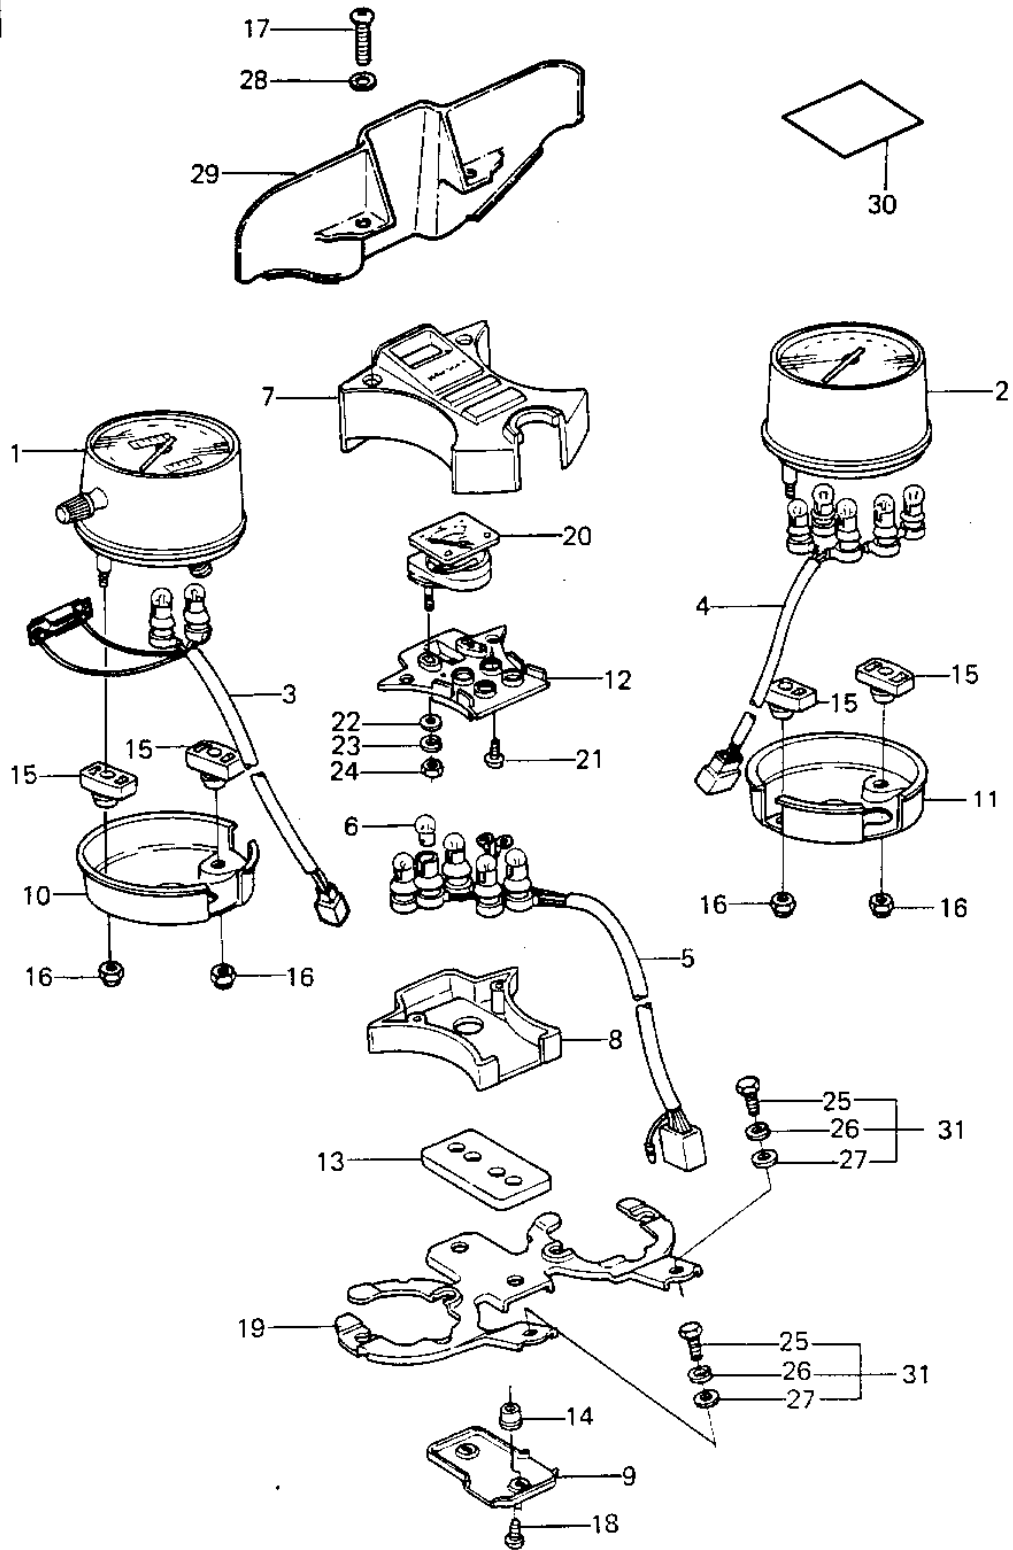

1986 Police 1000 PARTS DIAGRAM

METERS

1986 Police 1000 PARTS LIST

METERS

ITEM NAME	PART NUMBER	QUANTITY
SPEEDOMETER,MPH (Ref # 1)	25005-1170	
TACHOMETER,X1000RPM (Ref # 2)	25015-1114	
SOCKET-ASSY,SPEEDOMET (Ref # 3)	23008-1142	
SOCKET-ASSY,TACHOMETE (Ref # 4)	23008-1143	
SOCKET-ASSY,FUEL METE (Ref # 5)	23008-1144	
BULB,12V3.4W (Ref # 6)	92069-1007	
COVER-METER CASE (Ref # 7)	25023-4004	
COVER,PILOT BOX,LWR (Ref # 8)	14025-4020	
COVER,METER BRACKET (Ref # 9)	14025-1211	
COVER,SPEEDOMETER (Ref # 10)	14025-4019	
COVER,TACHOMETER (Ref # 11)	14025-1458	
PLATE,SOCKET (Ref # 12)	13169-1238	
DAMPER,PILOT BOX (Ref # 13)	92075-1246	
DAMPER RUBBER,MET FIT (Ref # 14)	25019-023	
SHOCK DAMPER,METER (Ref # 15)	92075-1101	
NUT-CAP,5MM (Ref # 16)	322C0500	
SCREW-PAN-CROS (Ref # 17)	220C0445	
SCREW,TAPPING,4X10 (Ref # 18)	92009-1040	
BRACKET-METER (Ref # 19)	25008-4001	
METER,FUEL (Ref # 20)	28011-1027	
SCREW,TAPPING (Ref # 21)	92008-012	
WASHER PLAIN 4MM (Ref # 22)	410B0400	
WASHER SPRING 4MM (Ref # 23)	461F0400	
NUT,4MM (Ref # 24)	311B0400	
BOLT-UPSET 6X14 (Ref # 25)	112B0614	
WASHER SPRING 6MM (Ref # 26)	461F0600	
WASHER PLAIN 6MM (Ref # 27)	411B0600	
WASHER-PLANE-SMALL (Ref # 28)	410F0400	
WASHER-PLANE-SMALL (Ref # 28)	410F0400	

1986 Police 1000 PARTS LIST

METERS

ITEM NAME	PART NUMBER	QUANTITY
COVER-METER CASE (Ref # 29)	25023-4003	
LABEL,BRAKE-IN (Ref # 30)	56040-1007	
BOLT 6X14 (Ref # 31)	187B0614	