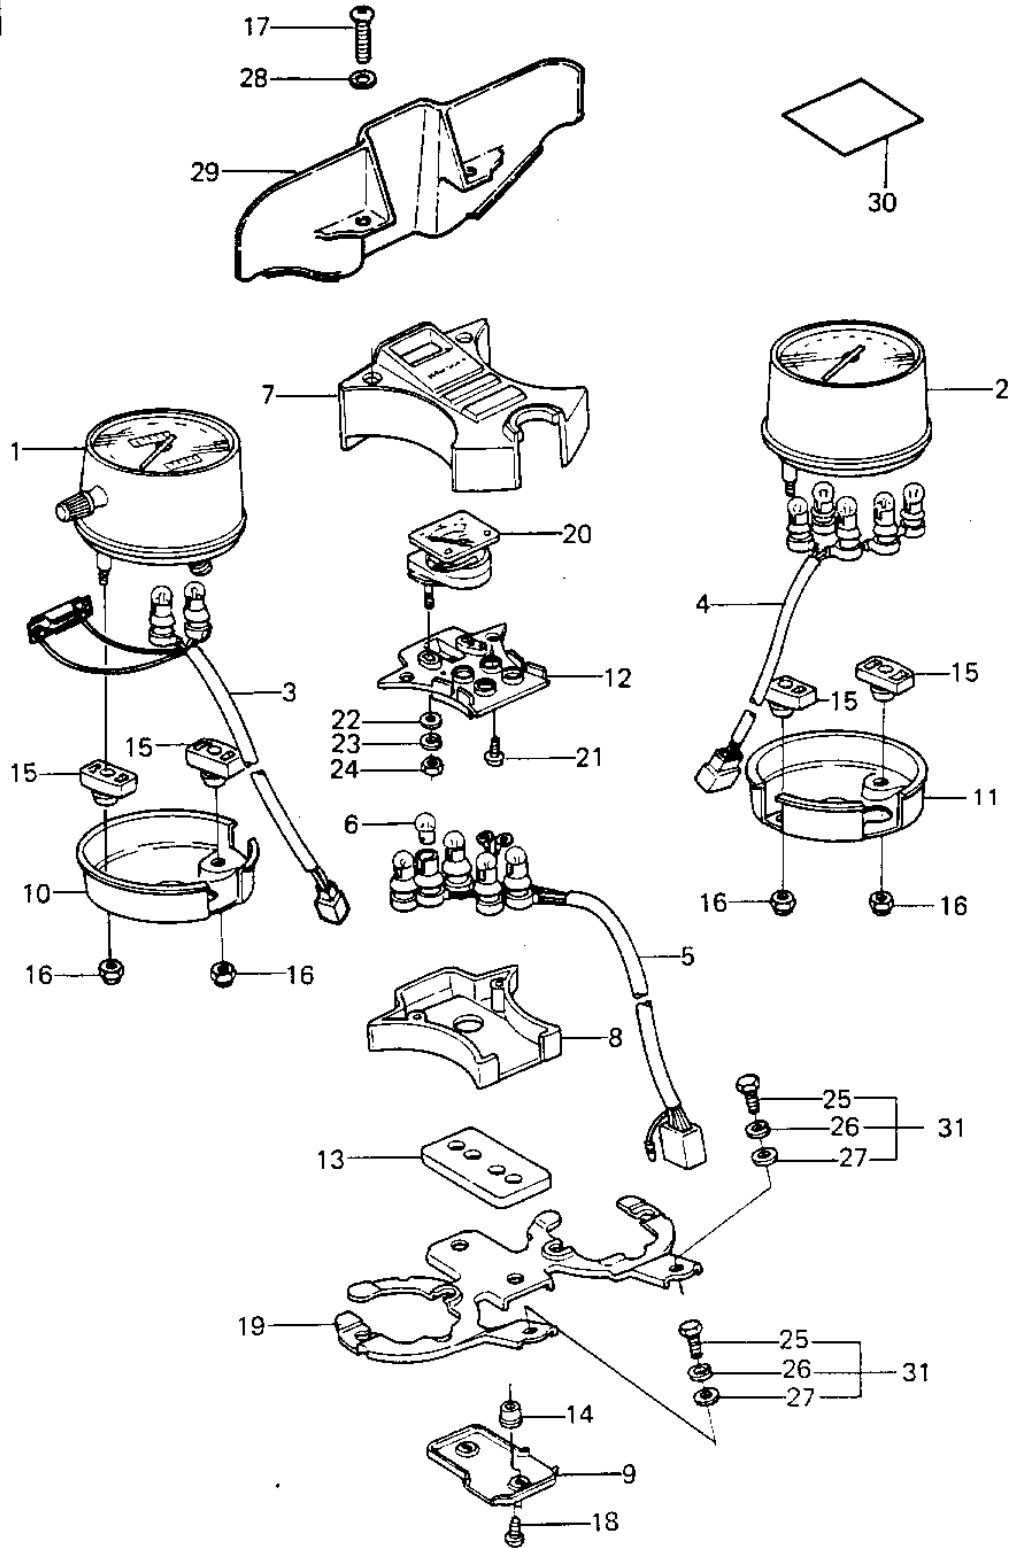

# 1985 Police 1000 PARTS DIAGRAM

METERS

# 1985 Police 1000 PARTS LIST

## METERS

ITEM NAME	PART NUMBER	QUANTITY
SPEEDOMETER,MPH (Ref # 1)	25005-1170	
TACHOMETER,X1000RPM (Ref # 2)	25015-1114	
SOCKET-ASSY,SPEEDOMET (Ref # 3)	23008-1142	
SOCKET-ASSY,TACHOMETE (Ref # 4)	23008-1143	
SOCKET-ASSY,FUEL METE (Ref # 5)	23008-1144	
BULB,12V3.4W (Ref # 6)	92069-1007	
COVER-METER CASE (Ref # 7)	25023-4004	
COVER,PILOT BOX,LWR (Ref # 8)	14025-4020	
COVER,METER BRACKET (Ref # 9)	14025-1211	
COVER,SPEEDOMETER (Ref # 10)	14025-4019	
COVER,TACHOMETER (Ref # 11)	14025-1458	
PLATE,SOCKET (Ref # 12)	13169-1238	
DAMPER,PILOT BOX (Ref # 13)	92075-1246	
DAMPER RUBBER,MET FIT (Ref # 14)	25019-023	
SHOCK DAMPER,METER (Ref # 15)	92075-1101	
NUT-CAP,5MM (Ref # 16)	322C0500	
SCREW-PAN-CROS (Ref # 17)	220C0445	
SCREW,TAPPING,4X10 (Ref # 18)	92009-1040	
BRACKET-METER (Ref # 19)	25008-4001	
METER,FUEL (Ref # 20)	28011-1027	
SCREW,TAPPING (Ref # 21)	92008-012	
WASHER PLAIN 4MM (Ref # 22)	410B0400	
WASHER SPRING 4MM (Ref # 23)	461F0400	
NUT,4MM (Ref # 24)	311B0400	
BOLT-UPSET 6X14 (Ref # 25)	112B0614	
WASHER SPRING 6MM (Ref # 26)	461F0600	
WASHER PLAIN 6MM (Ref # 27)	411B0600	
WASHER-PLANE-SMALL (Ref # 28)	410F0400	
WASHER-PLANE-SMALL (Ref # 28)	410F0400	

# 1985 Police 1000 PARTS LIST

METERS

<b>ITEM NAME</b>	<b>PART NUMBER</b>	<b>QUANTITY</b>
COVER-METER CASE (Ref # 29)	25023-4003	
LABEL,BRAKE-IN (Ref # 30)	56040-1007	
BOLT 6X14 (Ref # 31)	187B0614	