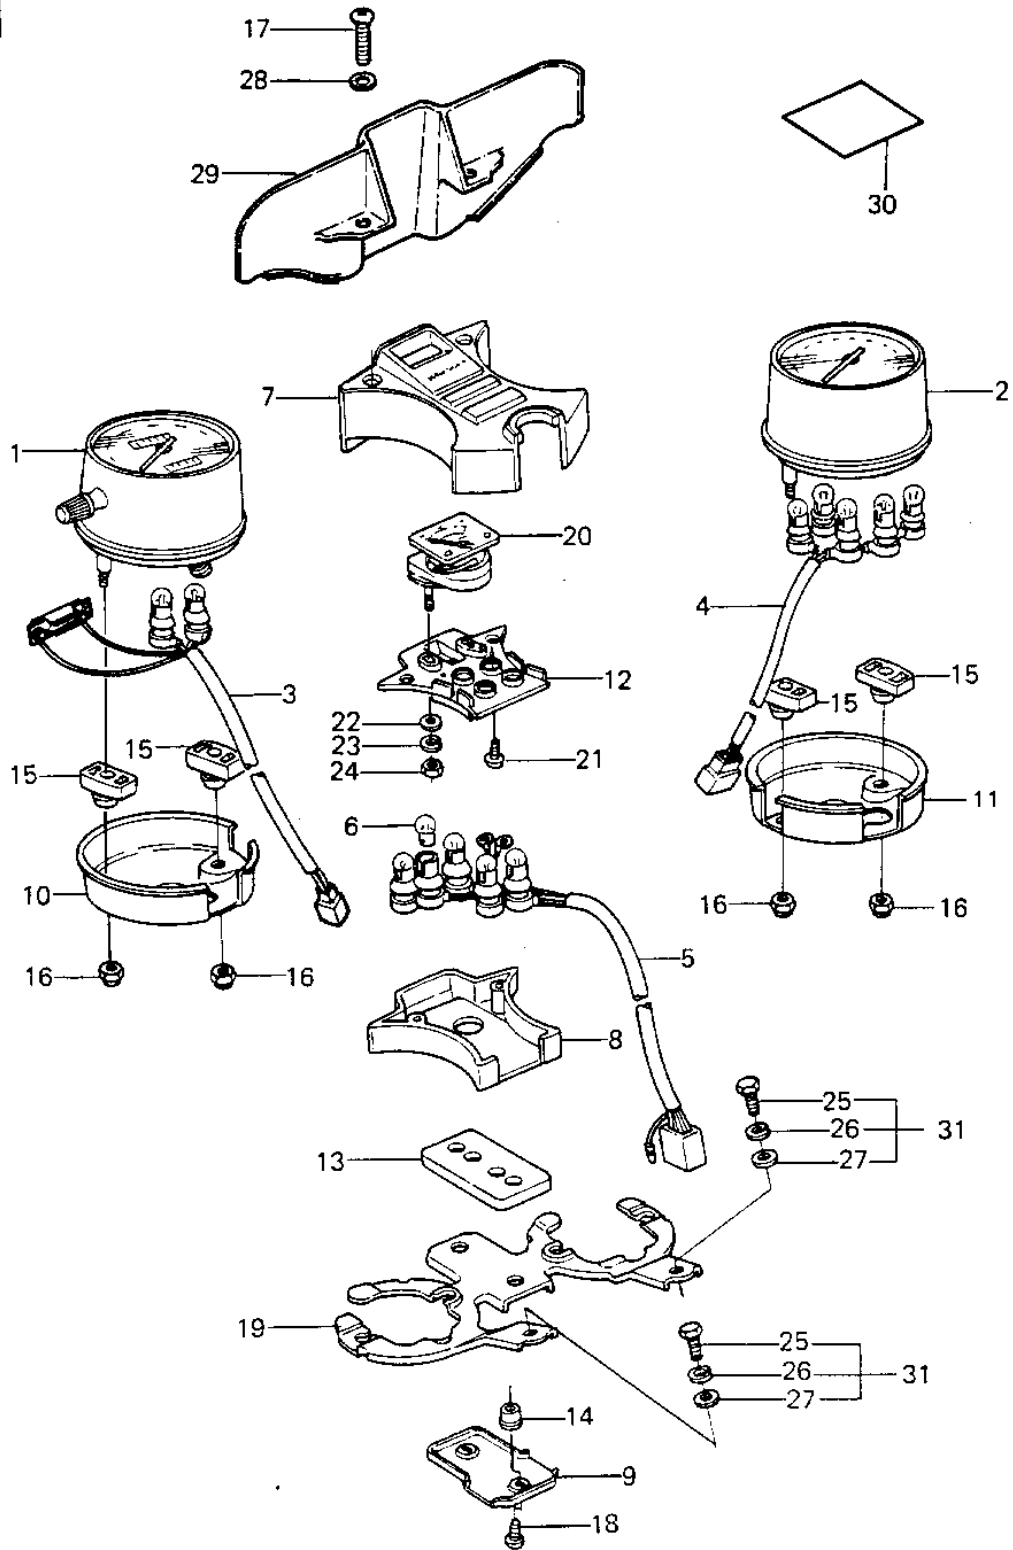

1982 Police 1000 PARTS DIAGRAM

METERS

1982 Police 1000 PARTS LIST

METERS

ITEM NAME	PART NUMBER	QUANTITY
SPEEDOMETER,MPH (Ref # 1)	25005-1170	1
TACHOMETER,X1000RPM (Ref # 2)	25015-1114	1
SOCKET-ASSY,SPEEDOMET (Ref # 3)	23008-1142	1
SOCKET-ASSY,TACHOMETE (Ref # 4)	23008-1143	1
SOCKET-ASSY,FUEL METE (Ref # 5)	23008-1144	1
BULB,12V3.4W (Ref # 6)	92069-1007	12
COVER-METER CASE (Ref # 7)	25023-4004	1
COVER,PILOT BOX,LWR (Ref # 8)	14025-4020	1
COVER,METER BRACKET (Ref # 9)	14025-1211	1
COVER,SPEEDOMETER (Ref # 10)	14025-4019	1
COVER,TACHOMETER (Ref # 11)	14025-1458	1
PLATE,SOCKET (Ref # 12)	13169-1238	1
DAMPER,PILOT BOX (Ref # 13)	92075-1246	1
DAMPER RUBBER,MET FIT (Ref # 14)	25019-023	2
SHOCK DAMPER,METER (Ref # 15)	92075-1101	4
NUT-CAP,5MM (Ref # 16)	322C0500	4
SCREW-PAN-CROS (Ref # 17)	220C0445	2
SCREW,TAPPING,4X10 (Ref # 18)	92009-1040	2
BRACKET-METER (Ref # 19)	25008-4001	1
METER,FUEL (Ref # 20)	28011-1027	1
SCREW,TAPPING (Ref # 21)	92008-012	2
WASHER PLAIN 4MM (Ref # 22)	410B0400	2
WASHER SPRING 4MM (Ref # 23)	461F0400	2
NUT,4MM (Ref # 24)	311B0400	4
BOLT-UPSET 6X14 (Ref # 25)	112B0614	2
WASHER SPRING 6MM (Ref # 26)	461F0600	2
WASHER PLAIN 6MM (Ref # 27)	411B0600	2
WASHER-PLANE-SMALL (Ref # 28)	410F0400	2
WASHER-PLANE-SMALL (Ref # 28)	410F0400	2

1982 Police 1000 PARTS LIST

METERS

ITEM NAME	PART NUMBER	QUANTITY
COVER-METER CASE (Ref # 29)	25023-4003	1
LABEL,BRAKE-IN (Ref # 30)	56040-1007	1
BOLT 6X14 (Ref # 31)	187B0614	2