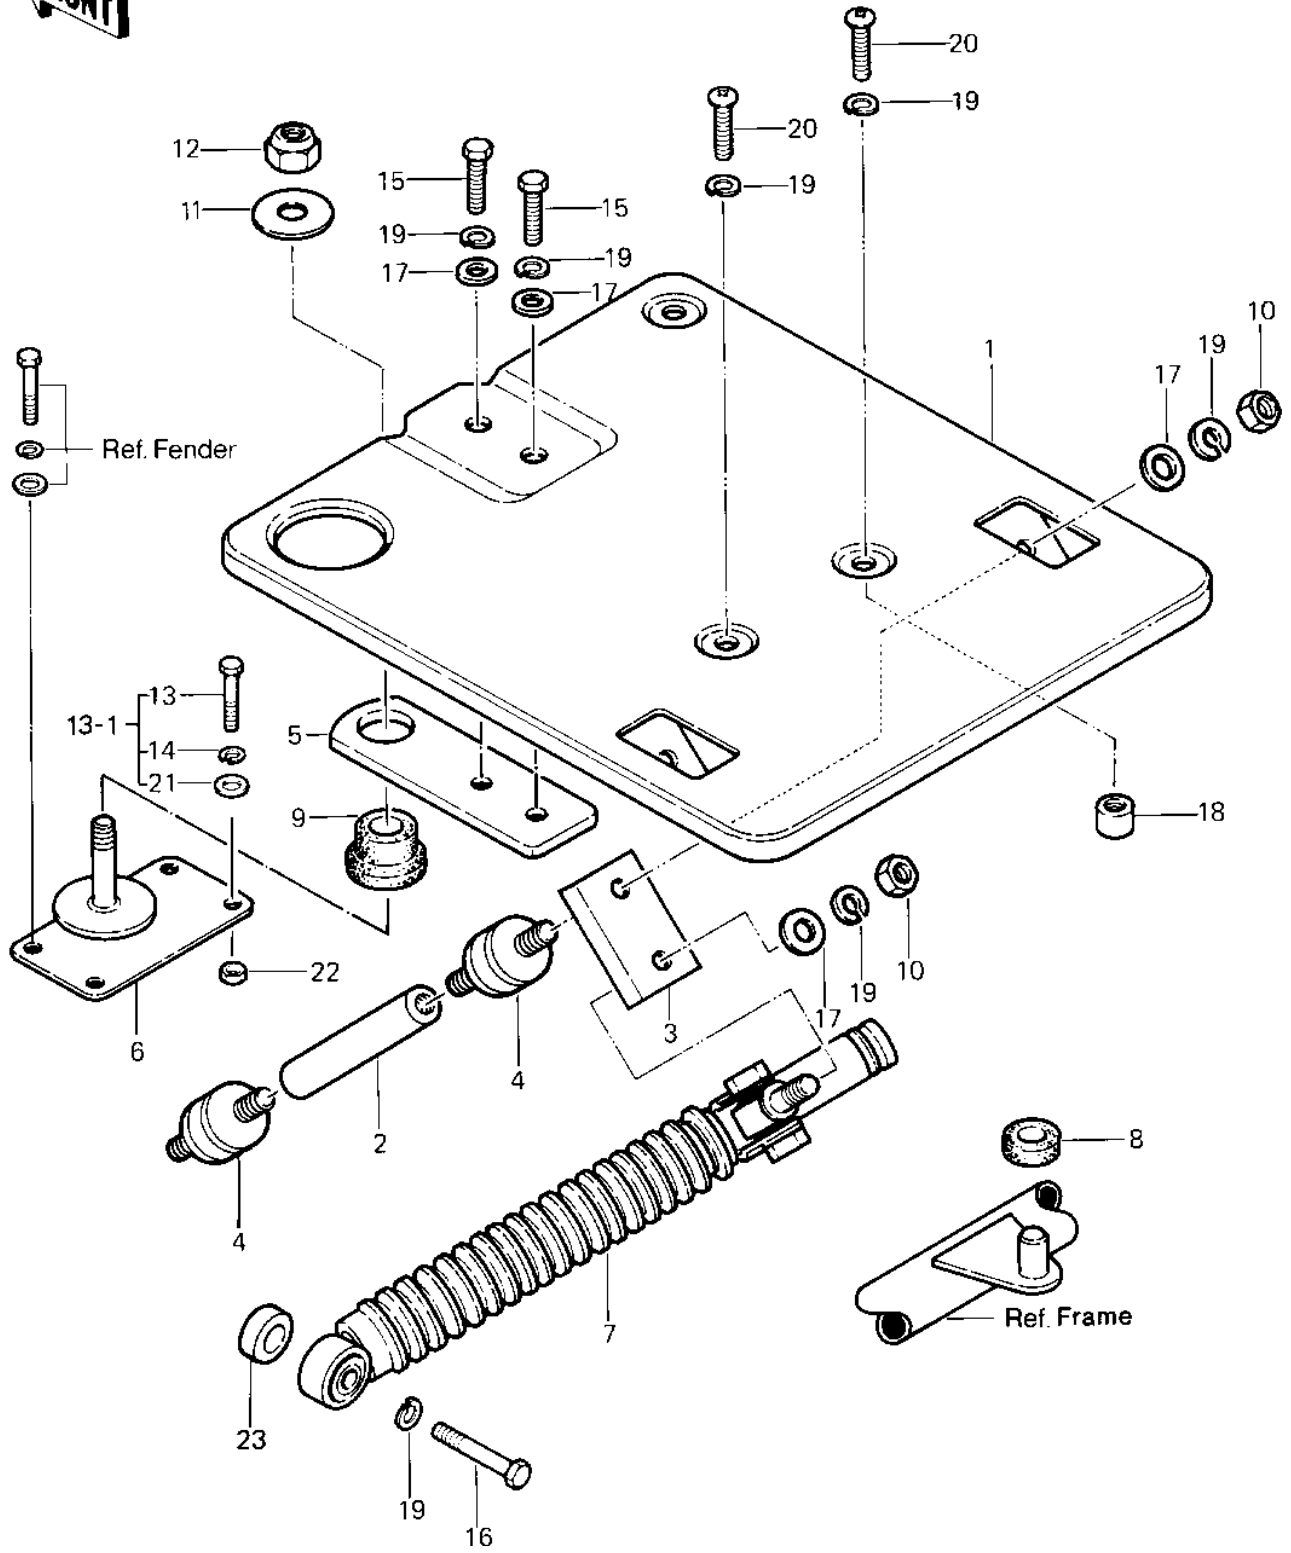

1985 Police 1000 PARTS DIAGRAM

CARRIER

1985 Police 1000 PARTS LIST

CARRIER

ITEM NAME	PART NUMBER	QUANTITY
CARRIER (Ref # 1)	53029-4002	
ARM,CARRIER S.DAMPER (Ref # 2)	21083-4006	
BRACKET,CARRIER DAMPE (Ref # 3)	11034-4103	
DAMPER,CARRIER,SIDE (Ref # 4)	92075-4040	
BRACKET (Ref # 5)	11034-4034	
BRACKET,FR CARRIER DA (Ref # 6)	11034-4159	
SHOCK ABSBR RR CARRI (Ref # 7)	45014-4005	
DAMPER RUBBER (Ref # 8)	92075-203	
DAMPER (Ref # 9)	92075-4006	
NUT,8M/M (Ref # 10)	317B0800	
WASHER (Ref # 11)	92022-4002	
NUT-LOCK,12MM (Ref # 12)	92019-009	
BOLT 6X22 (Ref # 13)	112B0622	
BOLT-UPSET-WSP (Ref # 13-1)	187B0622	
WASHER SPRING 6MM (Ref # 14)	461F0600	
BOLT-SMALL-UPSET,8X16 (Ref # 15)	115G0816	
BOLT-SMALL-UPSET,8X16 (Ref # 15)	115G0816	
BOLT (Ref # 16)	114G0836	
BOLT,SMALL UPSET (Ref # 16)	115G0835	
WASHER PLAIN 8MM (Ref # 17)	411B0800	
BOSS (Ref # 18)	13061-4005	
WASHER SPRING 8MM (Ref # 19)	461F0800	
SCREW 8X14 (Ref # 20)	220B0814	
WASHER PLAIN 6MM (Ref # 21)	411B0600	
NUT-6MM (Ref # 22)	92015-1078	
SPACER, SADDLEBAG (Ref # 23)	92026-4003	