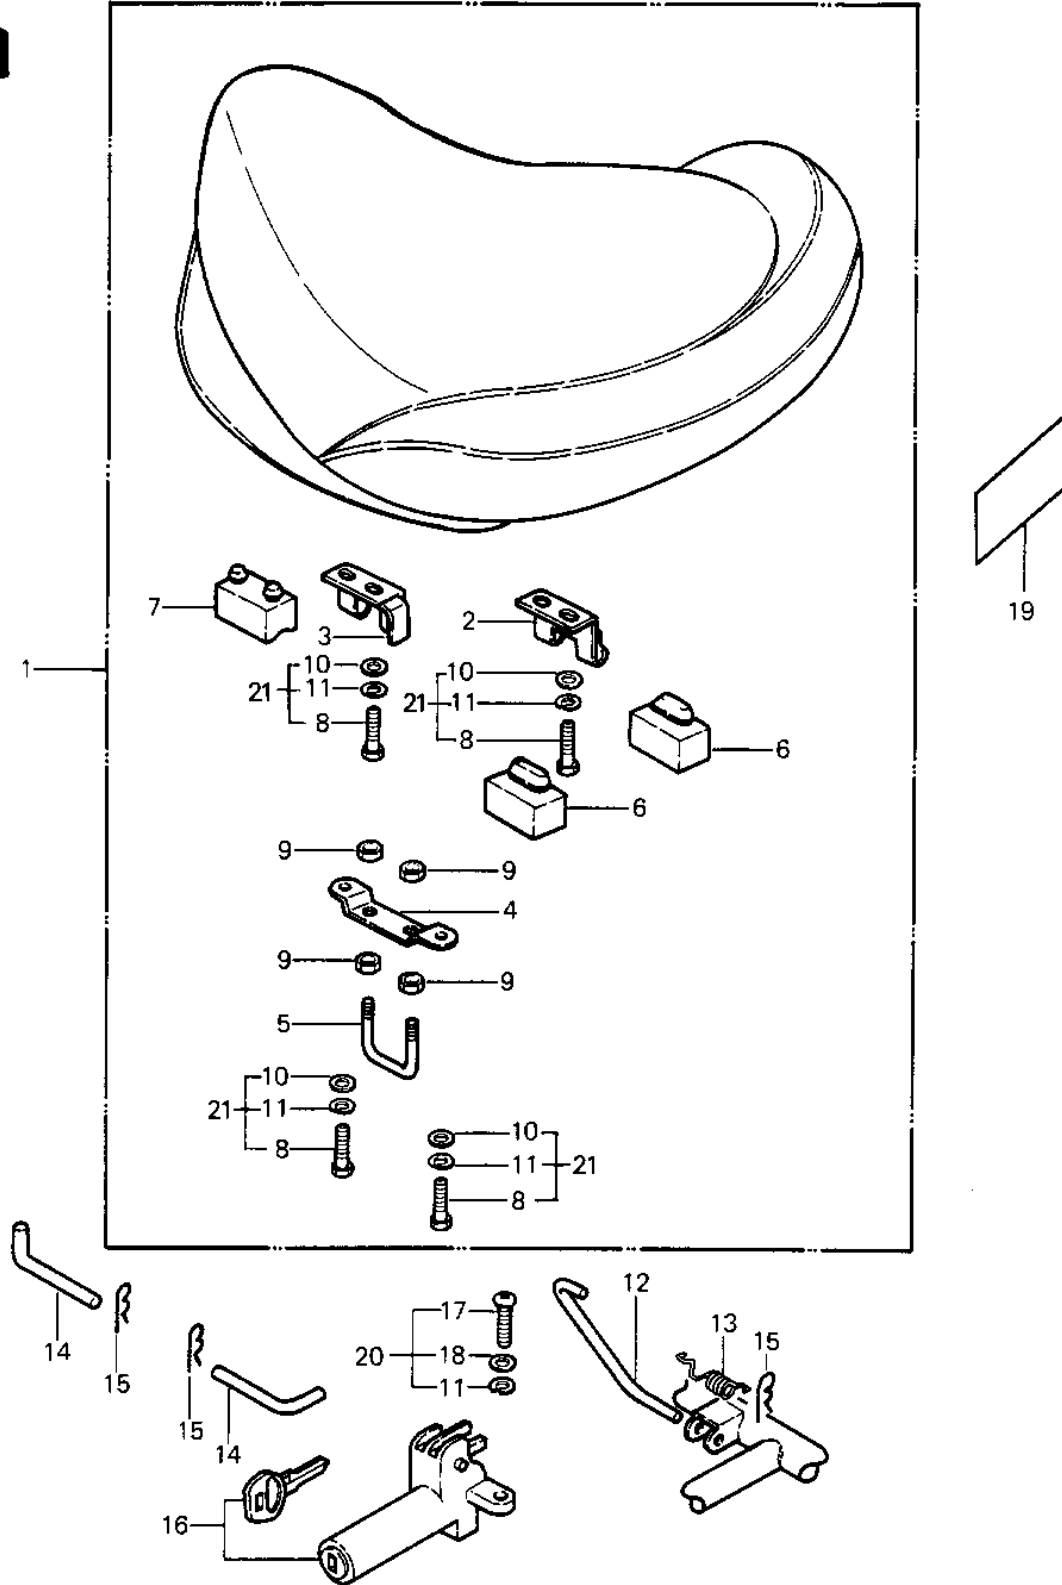

1982 Police 1000 PARTS DIAGRAM

SEAT

1982 Police 1000 PARTS LIST

SEAT

ITEM NAME	PART NUMBER	QUANTITY
SEAT-ASSY (Ref # 1)	53001-1220	1
HINGE,BLACK (Ref # 2)	53009-017-10	1
HINGE,SEAT,FR (Ref # 3)	53009-1029	1
BRACKET,SEAT CATCH (Ref # 4)	11034-1329	1
CATCH, SEAT (Ref # 5)	53056-002	1
DAMPER RUBBER (Ref # 6)	92075-099	2
DAMPER RUBBER,SEAT (Ref # 7)	92075-1133	1
BOLT-UPSET 6X14 (Ref # 8)	112B0614	6
NUT 6MM (Ref # 9)	311B0600	4
WASHER PLAIN 6MM (Ref # 10)	411B0600	6
WASHER SPRING 6MM (Ref # 11)	461F0600	7
WASHER SPRING 6MM (Ref # 11)	461F0600	6
STAY,SEAT STAND (Ref # 12)	35011-4003	1
SPRING,SEAT HOOK (Ref # 13)	92081-1053	1
PIN,SEAT PIVOT (Ref # 14)	92043-1021	2
PIN,SNAP (Ref # 15)	554A0600	3
LOCK ASSY,SEAT (Ref # 16)	27016-5015	1
SCREW PAN HEAD 6X14 (Ref # 17)	220B0614	1
BOLT-UPSET 6X14 (Ref # 17)	112B0614	1
WASHER PLAIN 6MM (Ref # 18)	410B0600	1
LABEL,CHAIN (Ref # 19)	56031-1157	1
BOLT 6X14 (Ref # 20)	187B0614	1
UNAVAILABLE IN PRICE BOOK (Ref # 21)	157B0614	6