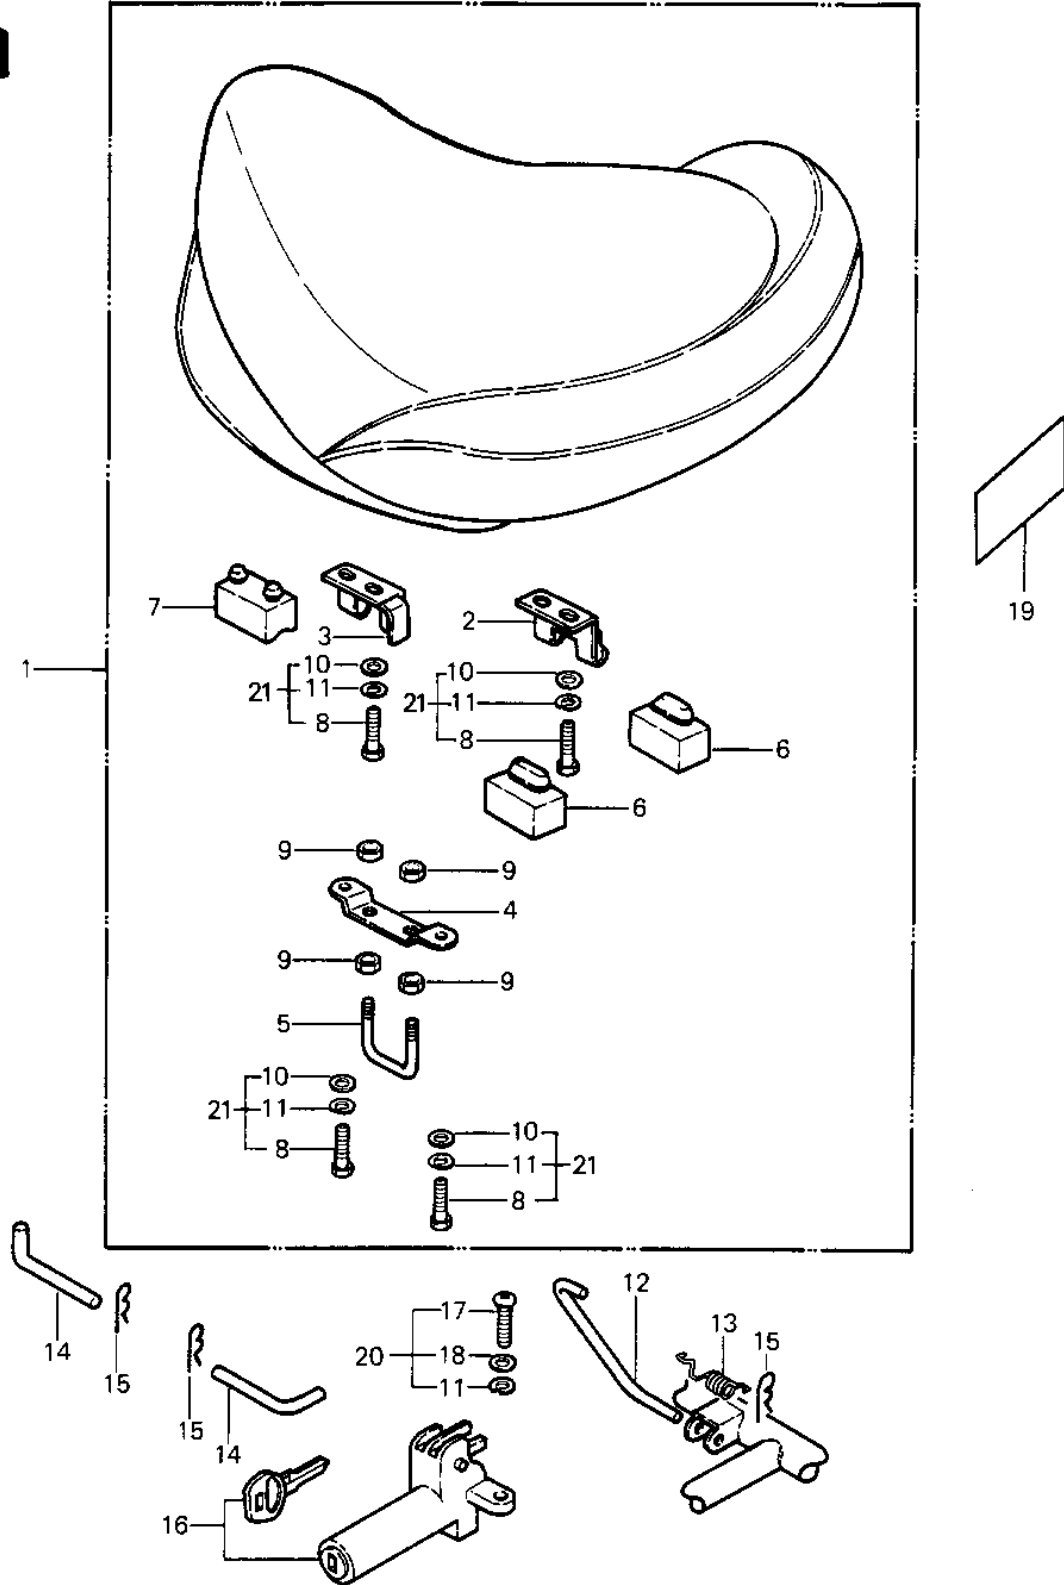

1982 Police 1000 PARTS DIAGRAM

SEAT

1982 Police 1000 PARTS LIST

SEAT

ITEM NAME	PART NUMBER	QUANTITY
SEAT-ASSY (Ref # 1)	53001-1220	1
HINGE,BLACK (Ref # 2)	53009-017-10	1
HINGE,SEAT,FR (Ref # 3)	53009-1029	1
BRACKET,SEAT CATCH (Ref # 4)	11034-1329	1
CATCH, SEAT (Ref # 5)	53056-002	1
DAMPER RUBBER (Ref # 6)	92075-099	2
DAMPER RUBBER,SEAT (Ref # 7)	92075-1133	1
BOLT-UPSET 6X14 (Ref # 8)	112B0614	6
NUT 6MM (Ref # 9)	311B0600	4
WASHER PLAIN 6MM (Ref # 10)	411B0600	6
WASHER SPRING 6MM (Ref # 11)	461F0600	7
WASHER SPRING 6MM (Ref # 11)	461F0600	6
STAY,SEAT STAND (Ref # 12)	35011-4003	1
SPRING,SEAT HOOK (Ref # 13)	92081-1053	1
PIN,SEAT PIVOT (Ref # 14)	92043-1021	2
PIN,SNAP (Ref # 15)	554A0600	3
LOCK ASSY,SEAT (Ref # 16)	27016-5015	1
SCREW PAN HEAD 6X14 (Ref # 17)	220B0614	1
BOLT-UPSET 6X14 (Ref # 17)	112B0614	1
WASHER PLAIN 6MM (Ref # 18)	410B0600	1
LABEL,CHAIN (Ref # 19)	56031-1157	1
BOLT 6X14 (Ref # 20)	187B0614	1
UNAVAILABLE IN PRICE BOOK (Ref # 21)	157B0614	6