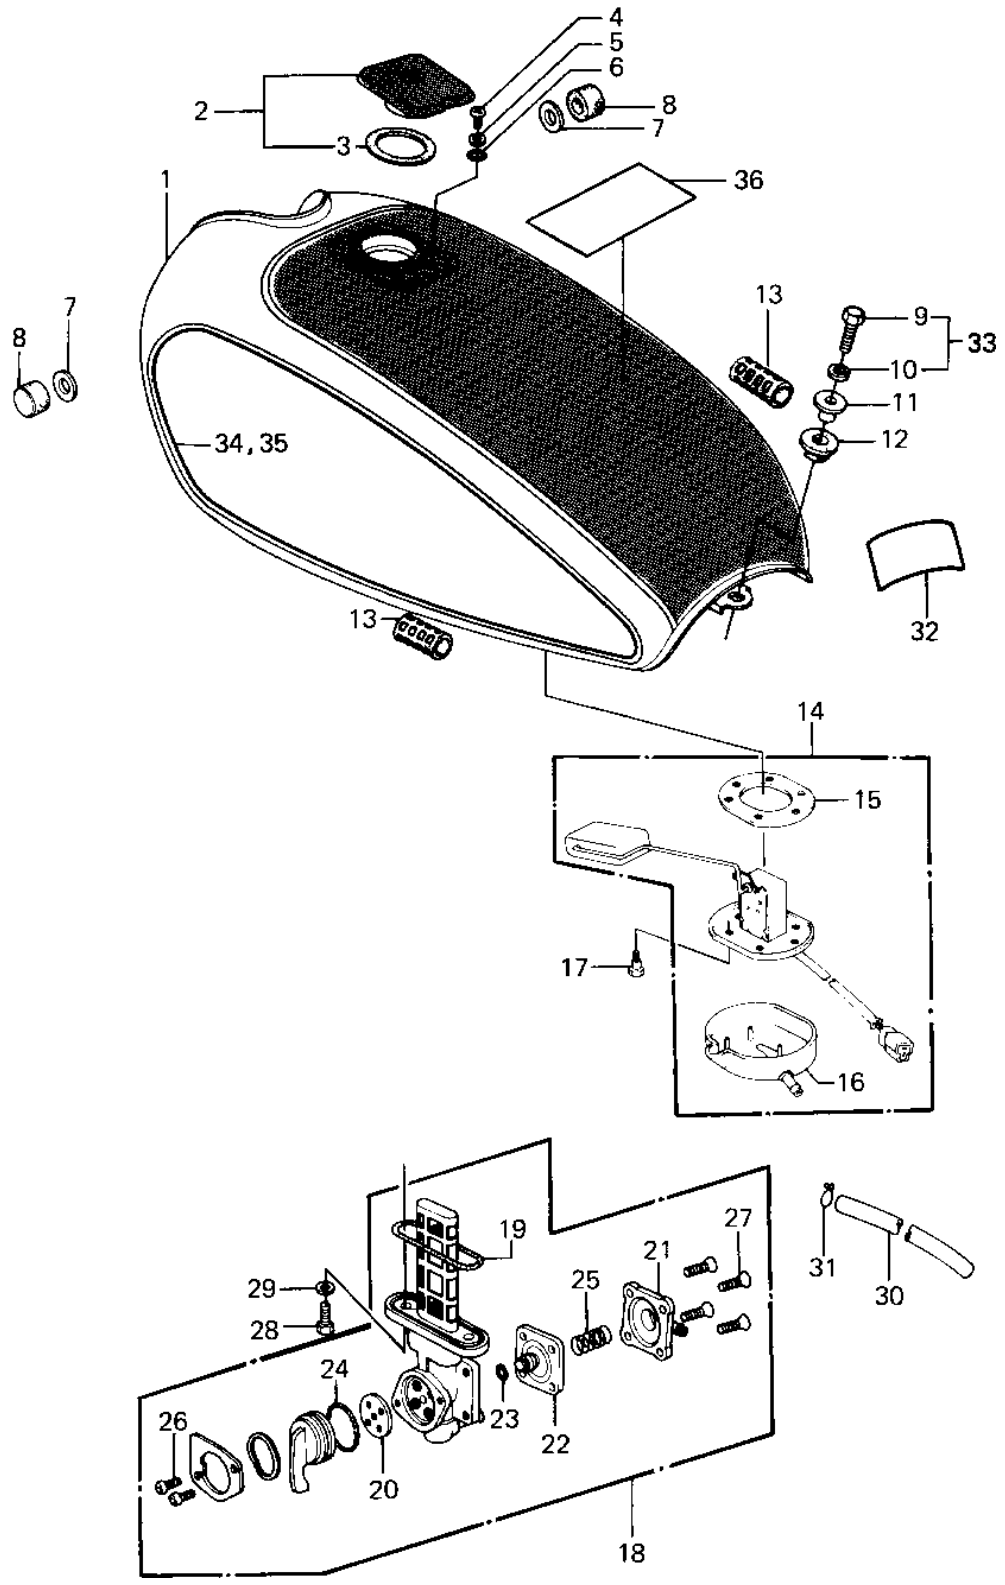

1982 Police 1000 PARTS DIAGRAM

FUEL TANK

1982 Police 1000 PARTS LIST

FUEL TANK

ITEM NAME	PART NUMBER	QUANTITY
TANK-FUEL,WHITE (Ref # 1)	51001-1101-8C	1
CAP-ASSY-TANK,FUEL (Ref # 2)	51048-1015	1
GASKET,FUEL TANK CAP (Ref # 3)	11009-1051	1
SCREW PAN HEAD 5X10 (Ref # 4)	220B0510	2
WASHER,PLAIN (Ref # 5)	92022-1038	2
"O" RING (Ref # 6)	92055-1023	2
WASHER-PL-10.5X26X2.3 (Ref # 7)	92022-044	2
DAMPER RUBBER,FL TANK (Ref # 8)	92075-125	2
BOLT-SMALL-UPSET,8X30 (Ref # 9)	115G0830	1
WASHER SPRING 8MM (Ref # 10)	461F0800	1
COLLAR,FUEL TANK FITT (Ref # 11)	92027-1134	1
DAMPER,FUEL TANK,FITT (Ref # 12)	92075-1116	1
DAMPER RUBBER (Ref # 13)	92075-084	2
GAUGE,FUEL (Ref # 14)	52005-1027	1
GASKET (Ref # 15)	11009-1037	1
COVER,FUEL GAUGE (Ref # 16)	14024-1434	1
BOLT,DRAIN (Ref # 17)	92001-1089	6
TAP-ASSY,FUEL (Ref # 18)	51023-1039	1
"O" RING (Ref # 19)	51039-010	1
GASKET,TAP VALVE (Ref # 20)	11009-1194	1
COVER ASSY,TAP (Ref # 21)	16146-1005	1
DIAPHRAGM ASSY,TAP (Ref # 22)	43028-1015	1
UNAVAILABLE IN PRICE BOOK (Ref # 23)	670B1604	1
"O" RING,TAP LEVER (Ref # 24)	92055-1027	1
SPRING,TAP (Ref # 25)	92081-1171	1
SCREW PAN HEAD 3X8 (Ref # 26)	220B0308	2
SCREW-CSK-CROS,4X14 (Ref # 27)	221B0414	4
BOLT,6X20,FUEL TAP (Ref # 28)	92001-1091	2
WASHER-PLAIN (Ref # 29)	92022-183	2

1982 Police 1000 PARTS LIST

FUEL TANK

ITEM NAME	PART NUMBER	QUANTITY
TUBE-BREATHER (BULK) (Ref # 30)	702A071000	1
CLAMP,CHAIN OILER (Ref # 31)	92037-147	1
LABEL,AIR INTAKE (Ref # 32)	56040-1014	1
BOLT-UPSET-WS-SMALL (Ref # 33)	183B0830	1
PATTERN (Ref # 34)	56027-4073	1
PATTERN (Ref # 35)	56027-4072	1
WARNING LABEL(FUEL TANK) (Cana (Ref # 36)	99969-0847	1