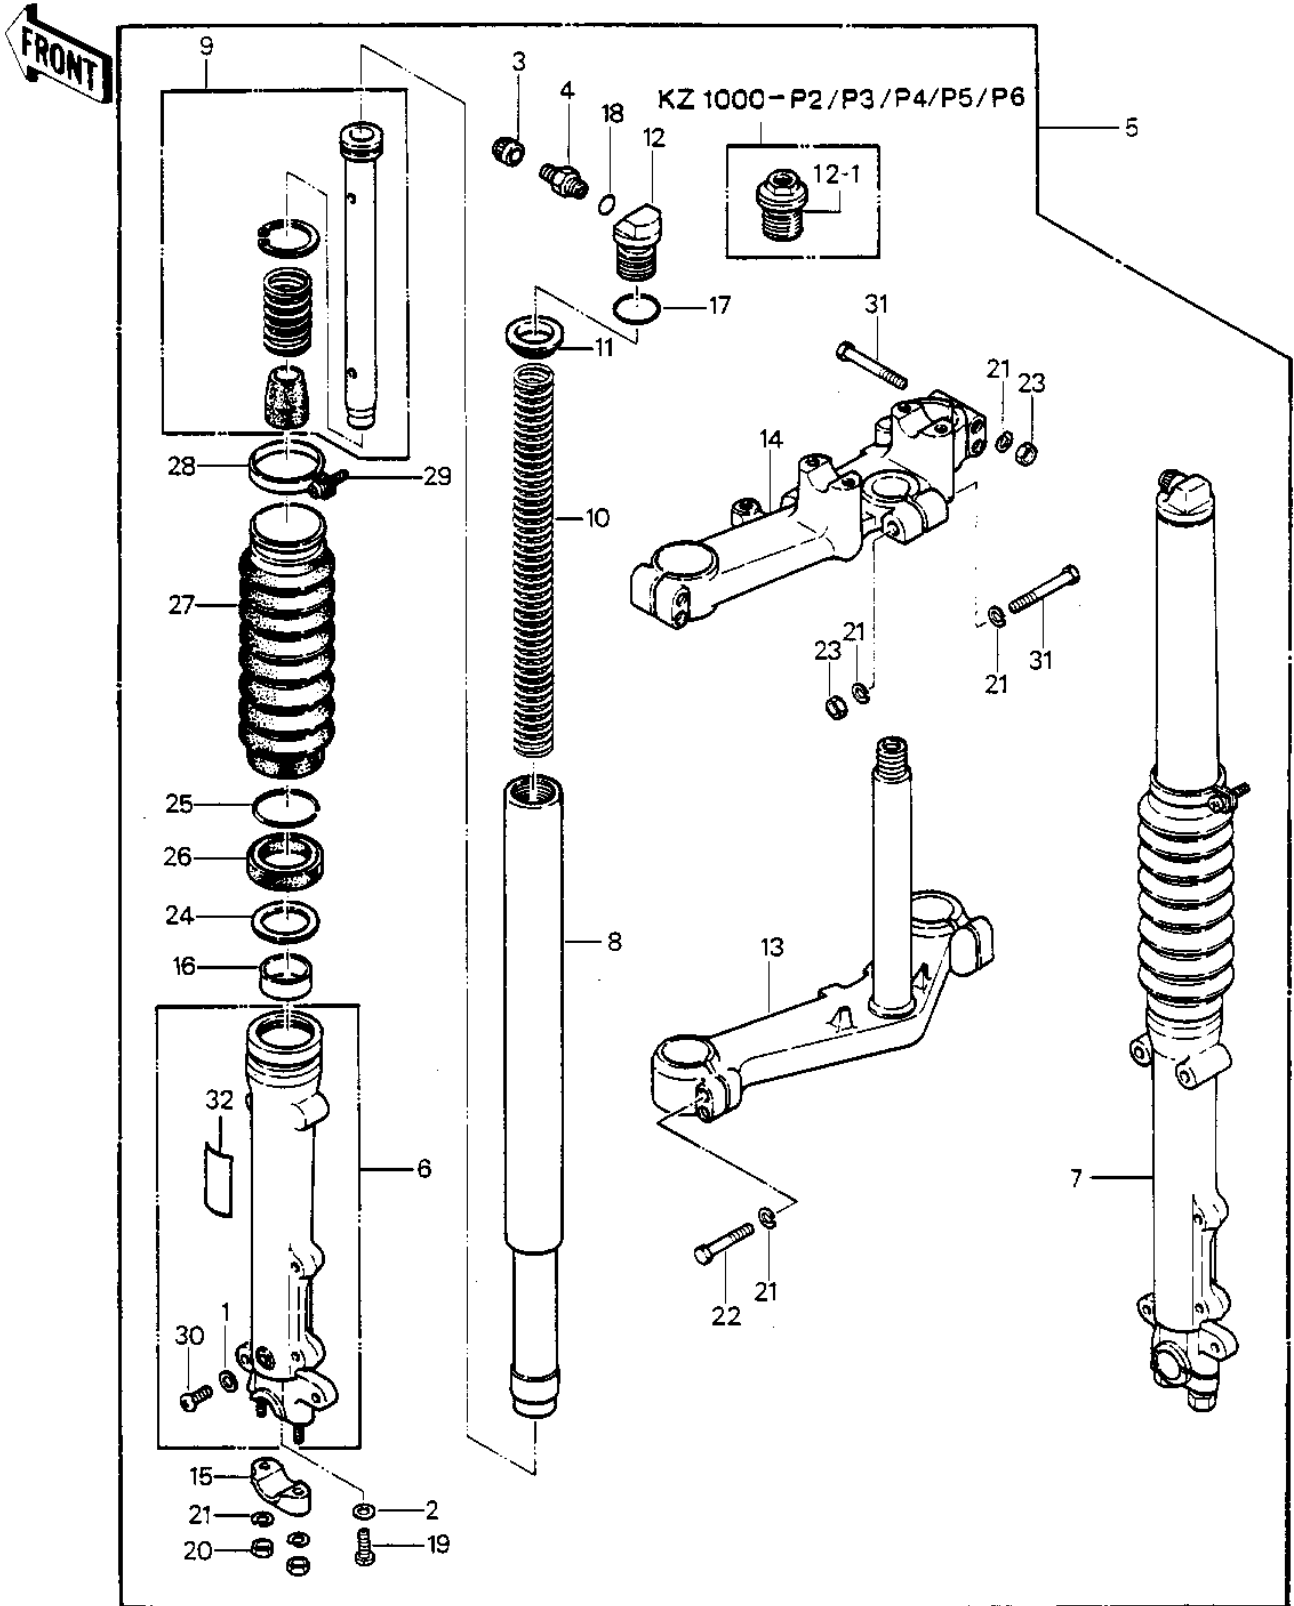

1985 Police 1000 PARTS DIAGRAM

FRONT FORK

1985 Police 1000 PARTS LIST

FRONT FORK

ITEM NAME	PART NUMBER	QUANTITY
GASKET FORK DRAIN PLG (Ref # 1)	44045-002	
GASKET,FORK CYLINDER (Ref # 2)	44045-057	
CAP,AIR VALVE (Ref # 3)	11012-1241	
VALVE AIR (Ref # 4)	16126-1052	
FORK-FRONT (Ref # 5)	44001-1343	
FORK-FRONT (Ref # 5)	44001-4011	
FORK-FRONT (Ref # 5)	44001-1606	
TUBE,LH,FORK OUTER (Ref # 6)	44005-1100	
PIPE-LEFT FORK OUTER (Ref # 6)	44005-4002	
TUBE,RH,FORK OUTER (Ref # 7)	44006-1100	
PIPE-RIGHT FORK OUTER (Ref # 7)	44006-4002	
PIPE-FORK INNER (Ref # 8)	44013-1097	
PIPE-FORK INNER (Ref # 8)	44013-4002	
CYLINDER-FORK (Ref # 9)	44022-1083	
CYLINDER-FORK (Ref # 9)	44022-1071	
SPRING-FRONT FORK (Ref # 10)	44026-1154	
SPRING-FRONT FORK (Ref # 10)	44026-4002	
SPRING-FRONT FORK (Ref # 10)	44026-1312	
GUIDE,FORK SPRING (Ref # 11)	44028-033	
SEAT-FORK SPRING (Ref # 12)	44029-1029	
SEAT-FORK SPRING (Ref # 12-1)	44029-4001	
HOLDER-FORK UNDER (Ref # 13)	44037-1087	
HOLDER-FORK UNDER (Ref # 13)	44037-4004	
UNAVAILABLE IN PRICE BOOK (Ref # 14)	44029-1056	
HOLDER-FORK UPPER (Ref # 14)	44039-4007	
HOLDER-FRONT AXLE (Ref # 15)	44063-1006	
HOLDER,FRONT AXLE (Ref # 15)	44063-011	
BUSHING-FRONT FORK,OU (Ref # 16)	44065-1091	
"O" RING,FORK TOP (Ref # 17)	92055-1012	

1985 Police 1000 PARTS LIST

FRONT FORK

ITEM NAME	PART NUMBER	QUANTITY
"0" RING,AIR VALVE (Ref # 18)	92055-1094	
BOLT-FORK CYLINDER (Ref # 19)	44041-040	
NUT,LOCK,8MM (Ref # 20)	92015-1124	
WASHER SPRING 8MM (Ref # 21)	461F0800	
BOLT,8X38 (Ref # 22)	92001-1700	
NUT 8MM (Ref # 23)	311G0800	
WASHER,FORK OUT PIPE (Ref # 24)	92022-1262	
SNAP RING,FORK OUTER (Ref # 25)	92033-1047	
SEAL-OIL,FORK OUTER T (Ref # 26)	92049-1295	
BOOT,FORK,BLACK (Ref # 27)	49006-1079	
BAND,BOOT (Ref # 28)	92072-1046	
CLAMP, BOOT, BLACK (Ref # 28)	92037-1321	
SCREW-PAN-CROS (Ref # 29)	220B0420	
SCREW PAN HEAD 4X8 (Ref # 30)	220B0408	
BOLT,HEX HEAD,8X55 (Ref # 31)	114G0855	
LABEL-WARNING,FRONT F (Ref # 32)	56040-1110	