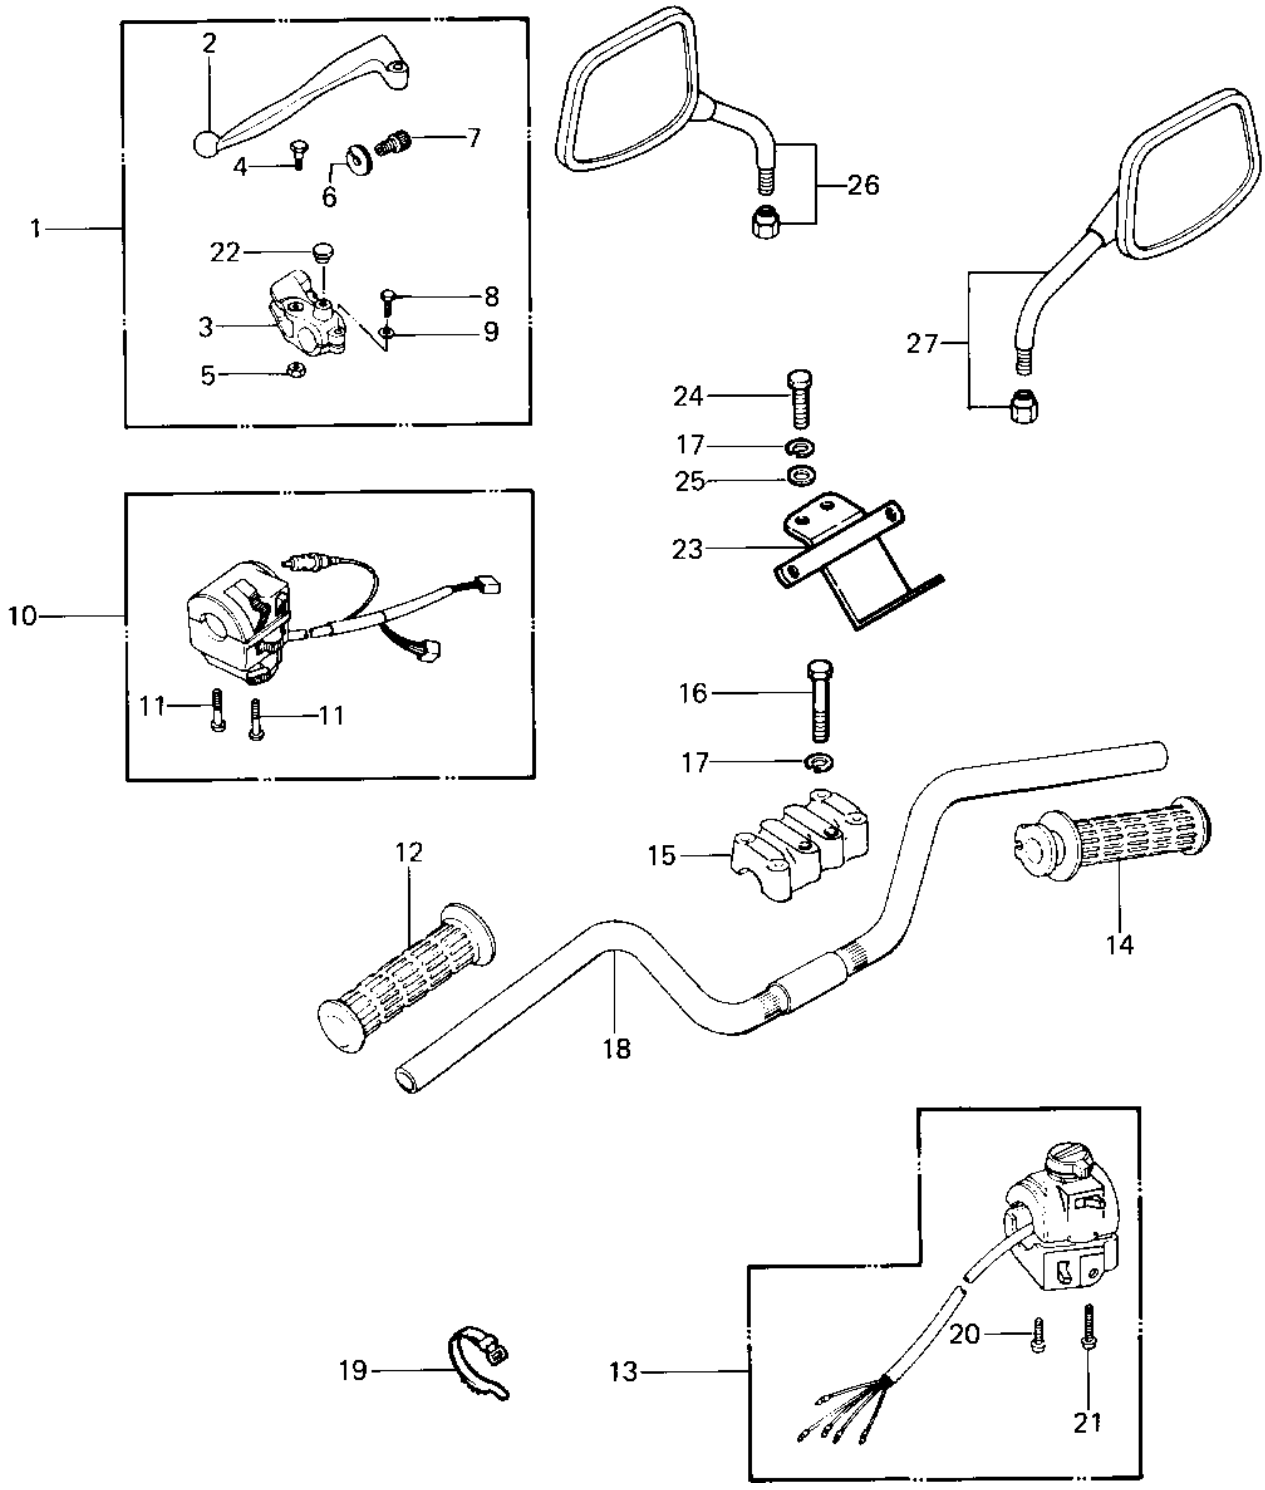

# 1985 Police 1000 PARTS DIAGRAM

HANDLEBAR

# 1985 Police 1000 PARTS LIST

## HANDLEBAR

ITEM NAME	PART NUMBER	QUANTITY
LEVER-ASSY-GRIP,CLTCH (Ref # 1)	46076-1019	
LEVER,CLUTCH (Ref # 2)	46092-1005	
HOLDER,CLUTCH LEVER (Ref # 3)	13091-1046	
BOLT,CLUTCH LEVER FIT (Ref # 4)	92001-1075	
NUT (Ref # 5)	92019-008	
NUT-LOCK (Ref # 6)	46056-005	
SCREW,CABLE ADJUSTER (Ref # 7)	92009-1022	
SCREW CABLE ADJUST (Ref # 7)	46055-003	
BOLT, HEX HEAD 6X22 (Ref # 8)	110N0622	
WASHER PLAIN 6MM (Ref # 9)	410B0600	
HOUSING-ASSY-CONTROL, (Ref # 10)	46091-1455	
SCREW-PAN-CROS (Ref # 11)	220B0535	
GRIP,LH (Ref # 12)	46075-1020	
HOUSING-ASSY-CNTRL,RH (Ref # 13)	46091-1212	
GRIP-ASSY (Ref # 14)	46019-1022	
HOLDER-HANDLE (Ref # 15)	46012-4001	
BOLT 8X38 (Ref # 16)	92001-1405	
BOLT,FLANGED,8X35 (Ref # 16)	92001-1910	
WASHER SPRING 8MM (Ref # 17)	461F0800	
WASHER SPRING 8MM (Ref # 17)	461F0800	
HANDLE (Ref # 18)	46003-4008	
HANDLE (Ref # 18)	46003-4008	
BAND,MIDDLE (Ref # 19)	92072-031	
SCREW PAN HEAD 5X30 (Ref # 20)	220B0530	
SCREW-PAN-CROS (Ref # 21)	220B0540	
CAP-RR VIEW MIRROR (Ref # 22)	92102-009	
BRACKET,SIREN (OPT) (Ref # 23)	23062-4003	
BOLT HEAD LAMP MOUNT (Ref # 24)	92007-003	
WASHER PLAIN 8MM (Ref # 25)	410B0800	