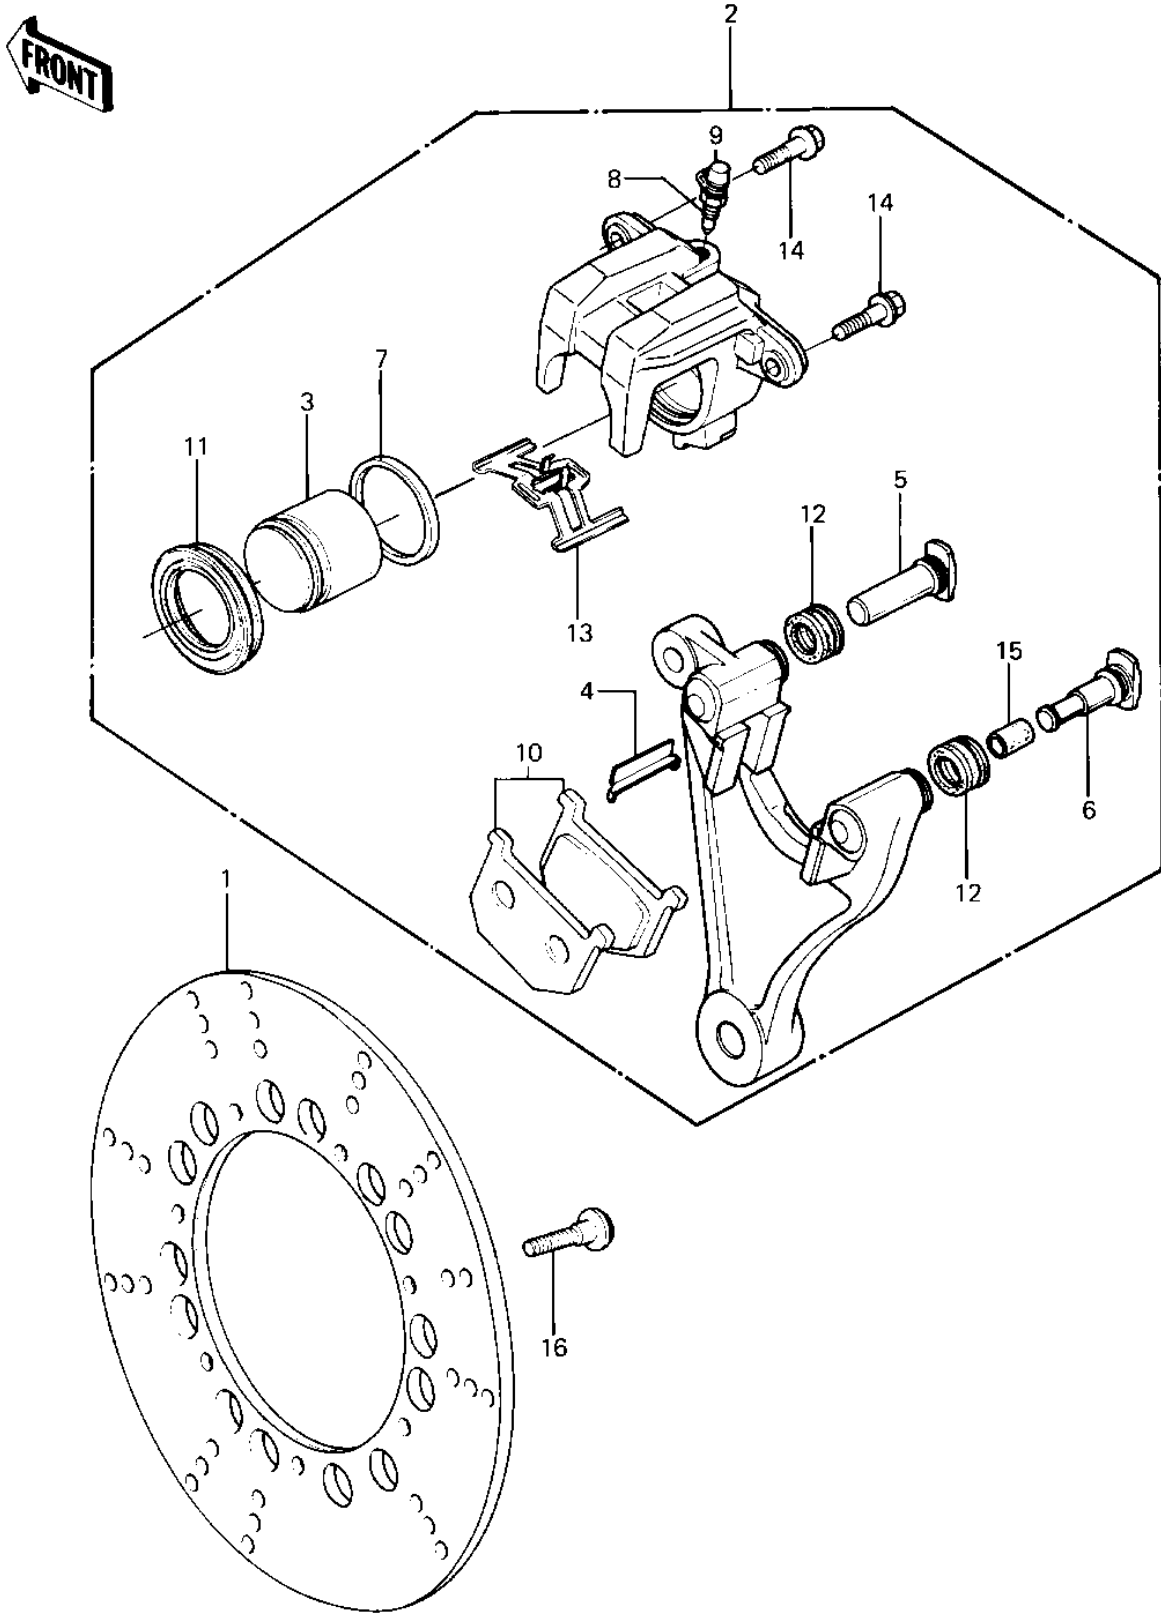

1982 Police 1000 PARTS DIAGRAM

REAR BRAKE

1982 Police 1000 PARTS LIST

REAR BRAKE

ITEM NAME	PART NUMBER	QUANTITY
DISC,RR,SILVER (Ref # 1)	41080-1128	1
DISC,RR,SILVER (Ref # 2)	41080-1128	1
CALIPER-ASSY,RR (Ref # 2)	43041-1047	1
PISTON-COMP-BRAKE (Ref # 3)	43020-1096	1
GUIDE,PAD (Ref # 4)	13070-1026	2
SHAFT,CALIPER (Ref # 5)	43045-1007	1
SHAFT,CALIPER (Ref # 6)	43045-1008	1
RING,PISTON SEAL (Ref # 7)	43049-002	1
BREEDER (Ref # 8)	43056-003	1
CAP,BREEDER (Ref # 9)	43057-003	1
PAD-ASSY,RR (Ref # 10)	43082-1022	1
DUST SEAL,PISTON (Ref # 11)	49006-1043	1
DUST SEAL (Ref # 12)	49006-1044	2
SPRING,PAD (Ref # 13)	92081-1229	1
BOLT,FLANGED,8X25,BLA (Ref # 14)	92001-1510	2
BOLT,FLANGED,8X25,BLA (Ref # 14)	92001-1510	2
BUSHING,SHAFT CALIPER (Ref # 15)	92028-1090	1
BOLT,SOCKET,8X30 (Ref # 16)	92001-1951	7
BOLT,SOCKET,8X30 (Ref # 16)	92001-1951	7