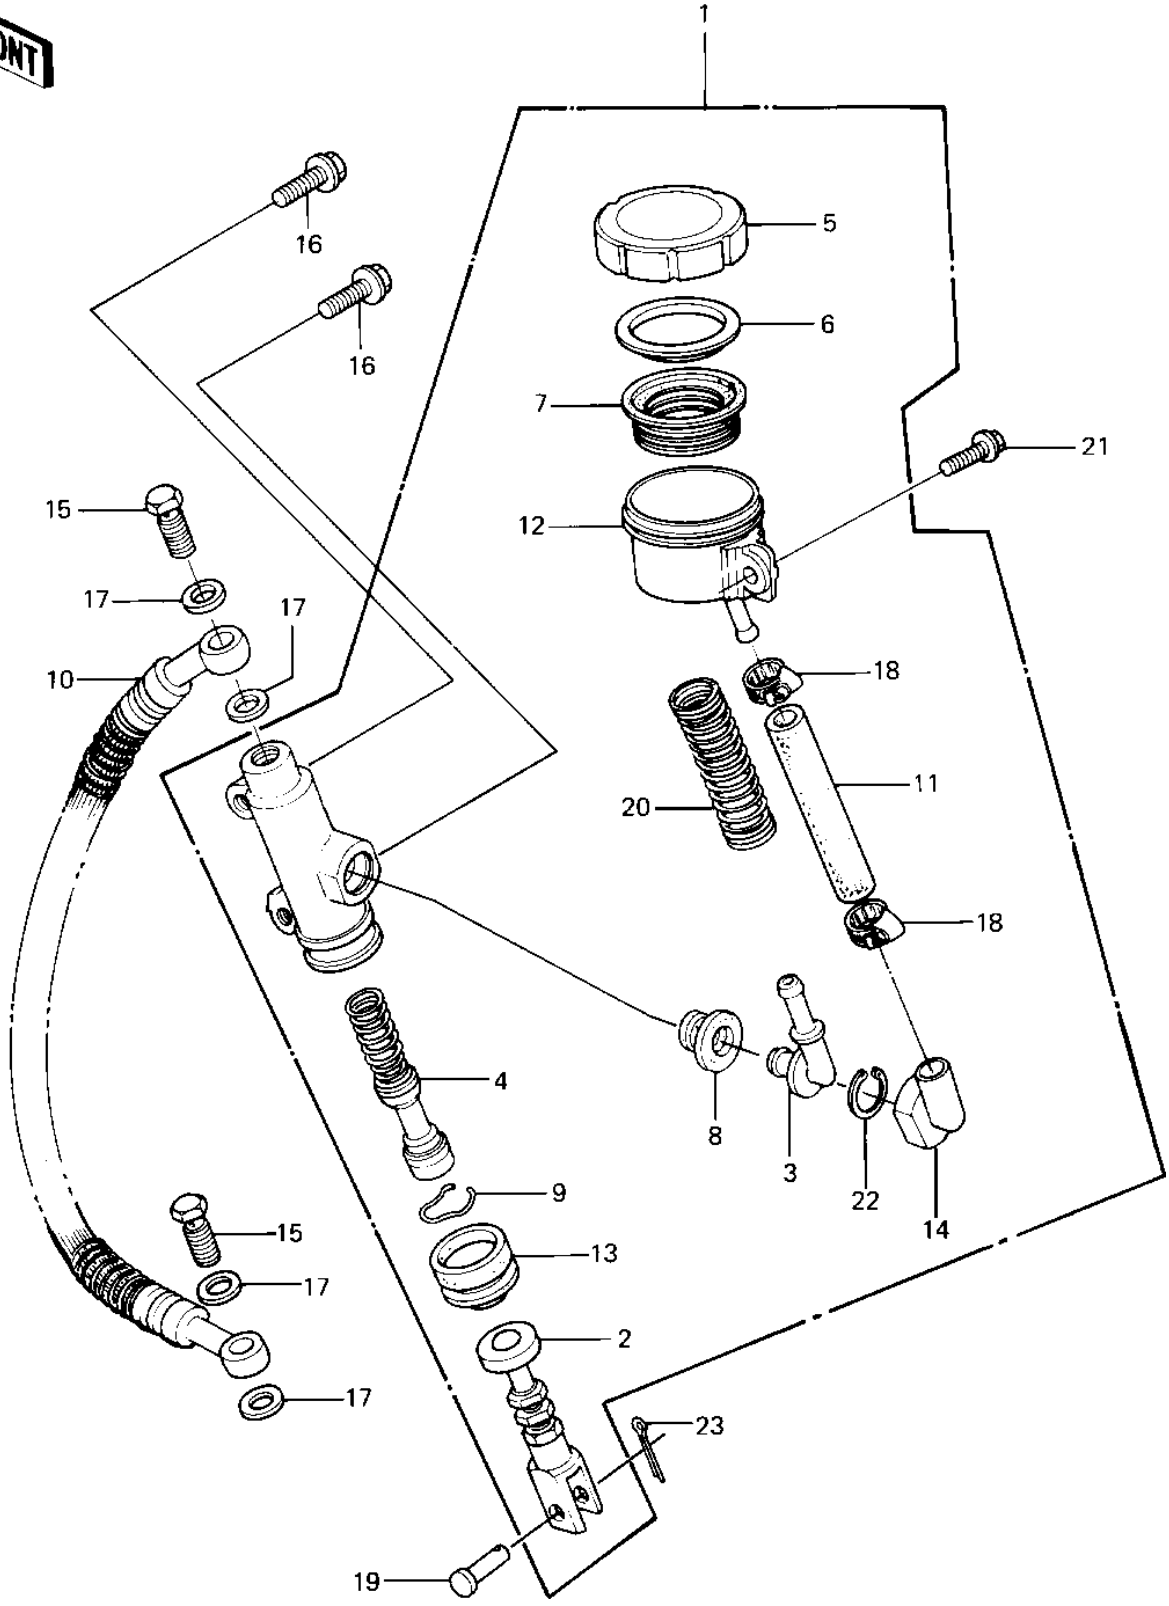

1985 Police 1000 PARTS DIAGRAM

REAR MASTER CYLINDER

1985 Police 1000 PARTS LIST

REAR MASTER CYLINDER

ITEM NAME	PART NUMBER	QUANTITY
CYLINDER-ASSY-MASTER (Ref # 1)	43015-1134	
ROD ASSY,BRAKE (Ref # 2)	43010-1004	
CONNECTOR (Ref # 3)	13159-1009	
PISTON ASSY (Ref # 4)	43020-1019	
CAP-BRAKE (Ref # 5)	43026-1016	
PLATE,DIAPHRAGM (Ref # 6)	43027-1005	
DIAPHRAGM (Ref # 7)	43028-1016	
PACKING (Ref # 8)	43049-1008	
RING,DUST SEAL (Ref # 9)	43058-004	
HOSE-BRAKE (Ref # 10)	43059-1180	
HOSE-BRAKE (Ref # 10)	43059-1180	
HOSE-BRAKE (Ref # 11)	43059-1096	
RESERVOIR (Ref # 12)	43078-1009	
DUST COVER (Ref # 13)	49016-1031	
COVER-SEAL (Ref # 14)	49016-1034	
BOLT,OIL,L=23 (Ref # 15)	92002-1888	
BOLT,8X28 (Ref # 16)	92001-1095	
WASHER-OIL BOLT (Ref # 17)	43067-001	
CLAMP,BRAKE HOSE (Ref # 18)	92037-1154	
PIN (Ref # 19)	92043-1013	
SPRING HOSE PROTECTOR (Ref # 20)	92081-1335	
BOLT,FLANGED,6X20 (Ref # 21)	130B0620	
CIRCRIP-TYPE-C (Ref # 22)	481J2500	
PIN COTTER 2.0X15 (Ref # 23)	550D2015	