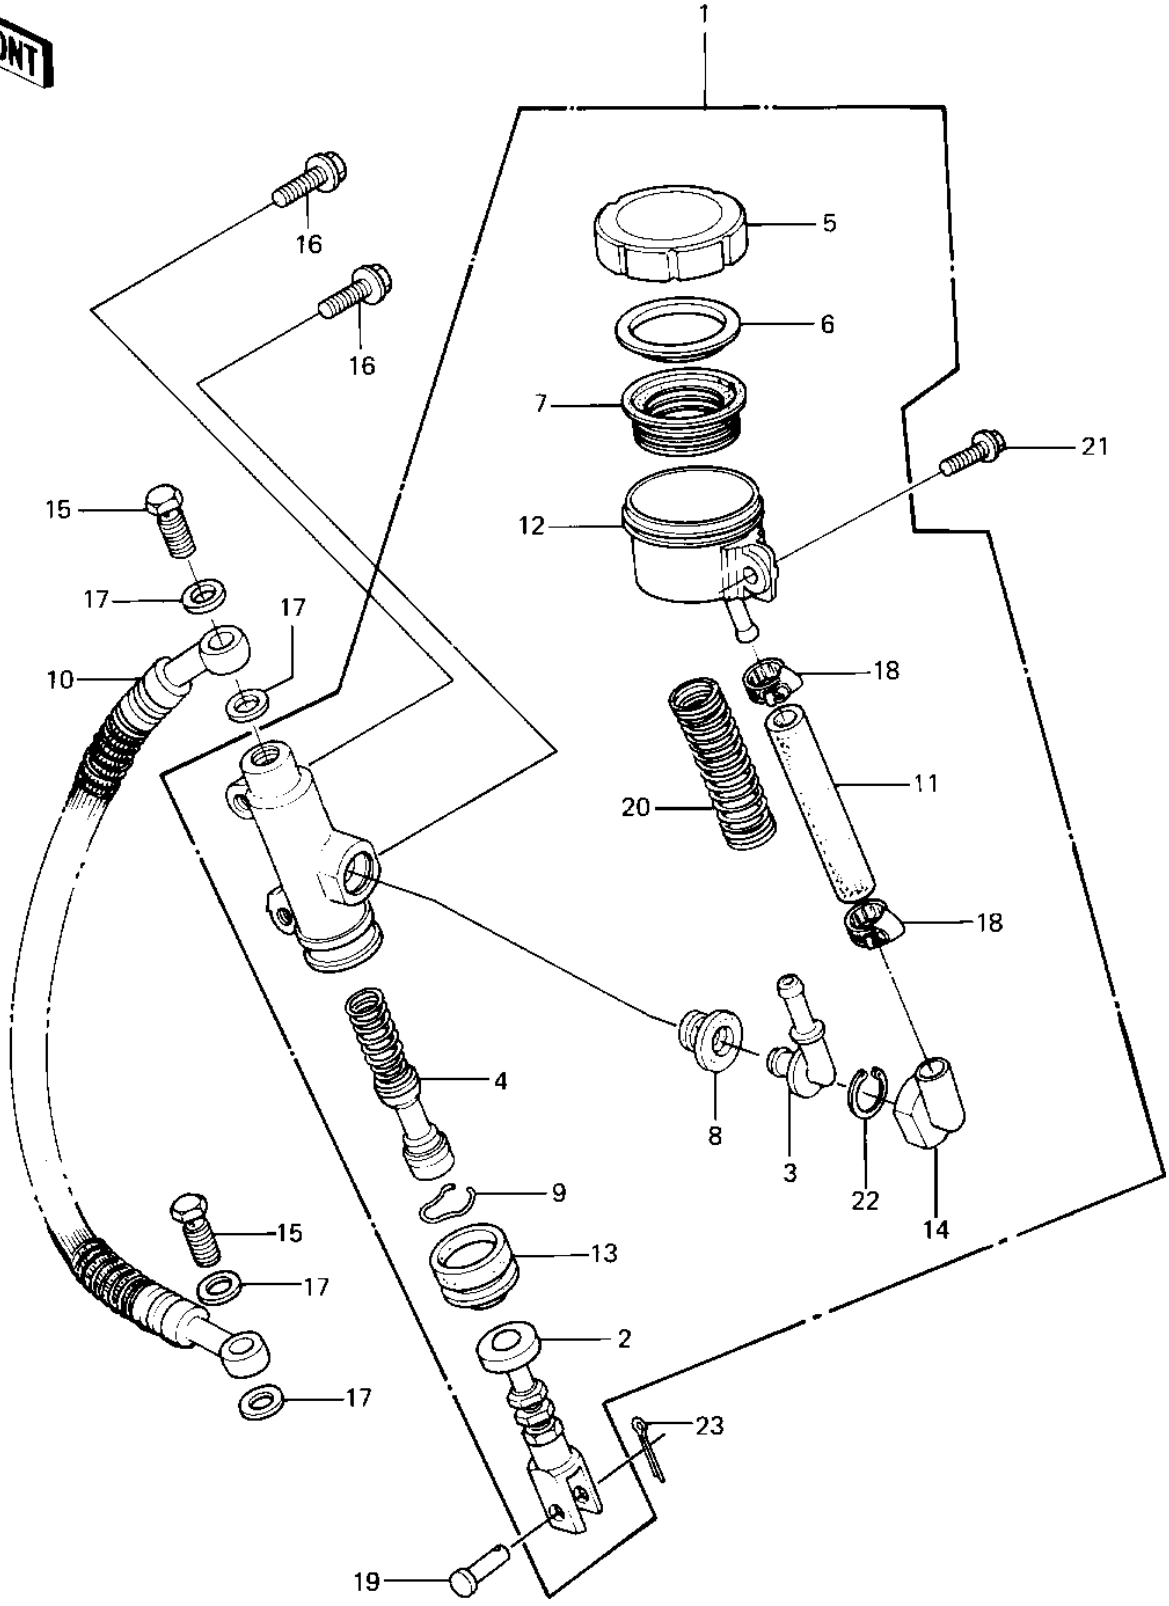

1982 Police 1000 PARTS DIAGRAM

REAR MASTER CYLINDER

1982 Police 1000 PARTS LIST

REAR MASTER CYLINDER

ITEM NAME	PART NUMBER	QUANTITY
CYLINDER-ASSY-MASTER (Ref # 1)	43015-1134	1
ROD ASSY,BRAKE (Ref # 2)	43010-1004	1
CONNECTOR (Ref # 3)	13159-1009	1
PISTON ASSY (Ref # 4)	43020-1019	1
CAP-BRAKE (Ref # 5)	43026-1016	1
PLATE,DIAPHRAGM (Ref # 6)	43027-1005	1
DIAPHRAGM (Ref # 7)	43028-1016	1
PACKING (Ref # 8)	43049-1008	1
RING,DUST SEAL (Ref # 9)	43058-004	1
HOSE-BRAKE (Ref # 10)	43059-1180	1
HOSE-BRAKE (Ref # 10)	43059-1180	1
HOSE-BRAKE (Ref # 11)	43059-1096	1
RESERVOIR (Ref # 12)	43078-1009	1
DUST COVER (Ref # 13)	49016-1031	1
COVER-SEAL (Ref # 14)	49016-1034	1
BOLT,OIL,L=23 (Ref # 15)	92002-1888	2
BOLT,8X28 (Ref # 16)	92001-1095	2
WASHER-OIL BOLT (Ref # 17)	43067-001	4
CLAMP,BRAKE HOSE (Ref # 18)	92037-1154	2
PIN (Ref # 19)	92043-1013	1
SPRING HOSE PROTECTOR (Ref # 20)	92081-1335	1
BOLT,FLANGED,6X20 (Ref # 21)	130B0620	1
CIRCRIP-TYPE-C (Ref # 22)	481J2500	1
PIN COTTER 2.0X15 (Ref # 23)	550D2015	1