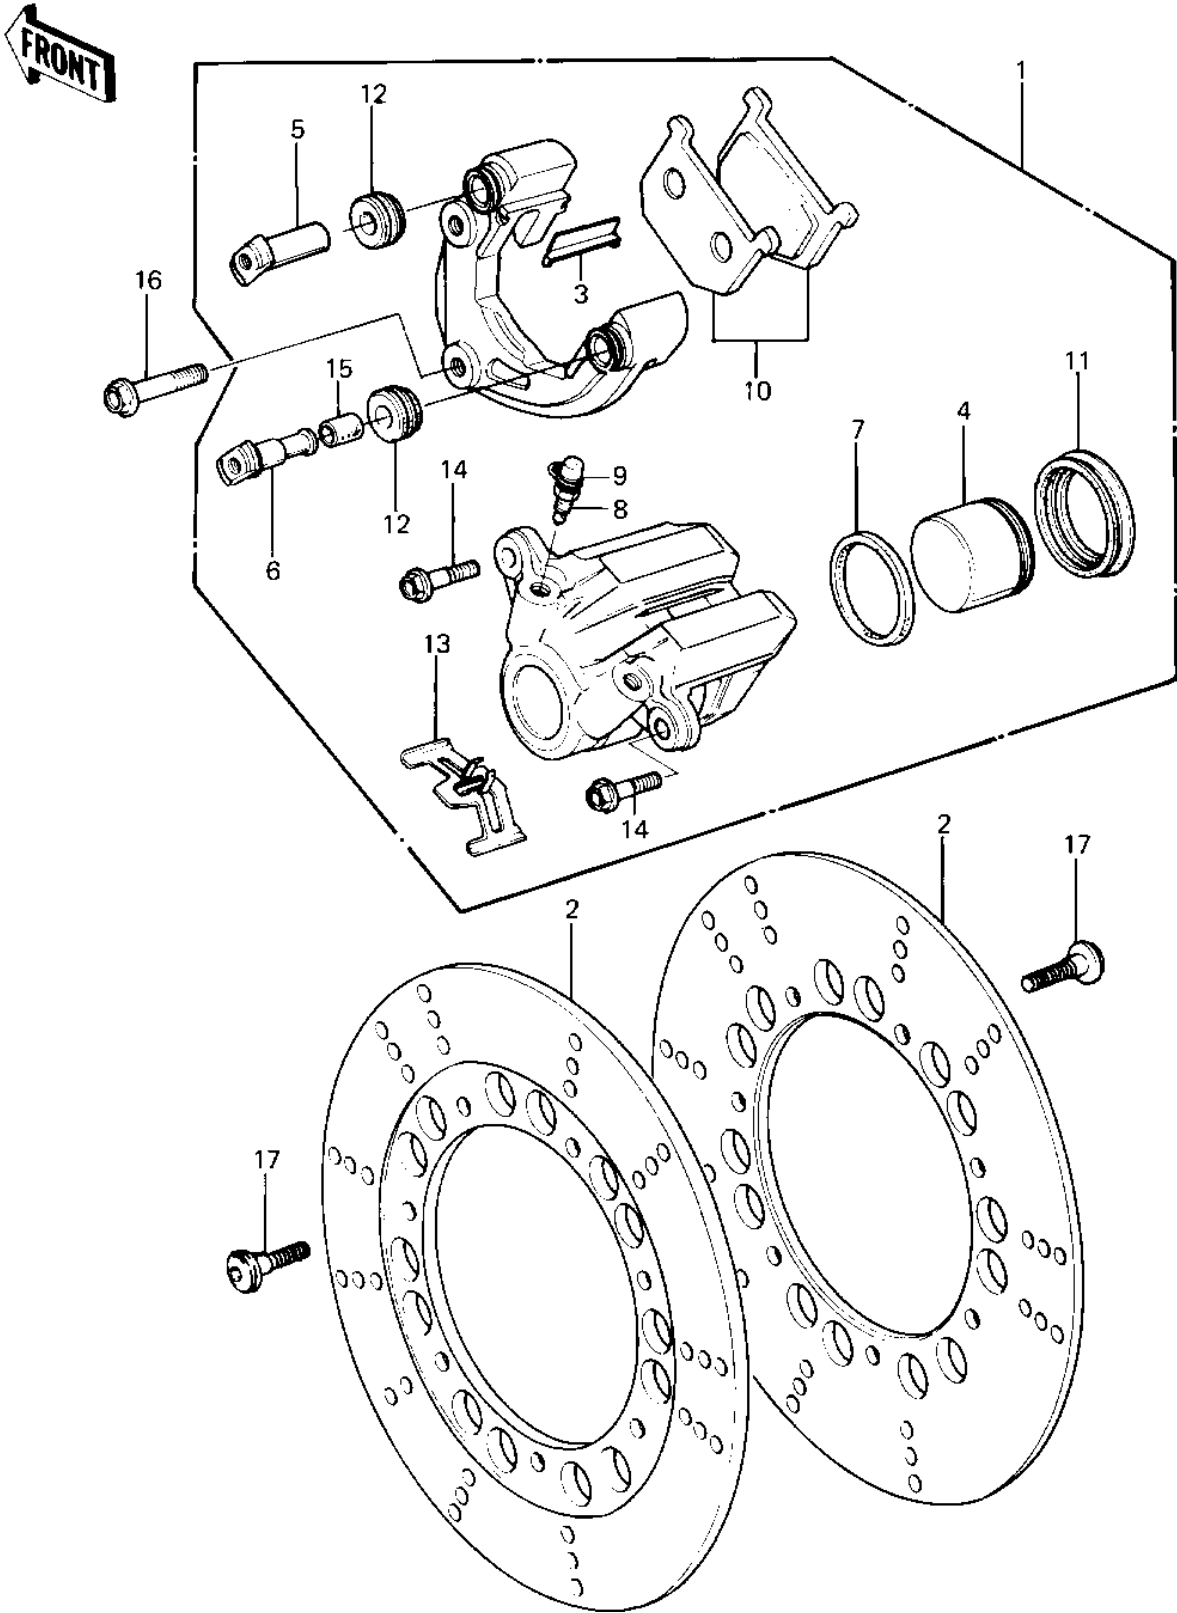

1985 Police 1000 PARTS DIAGRAM

FRONT BRAKE

1985 Police 1000 PARTS LIST

FRONT BRAKE

ITEM NAME	PART NUMBER	QUANTITY
CALIPER-ASSY,FR,LH (Ref # 1)	43041-1045	
CALIPER-ASSY,FR,RH (Ref # 1)	43041-1046	
DISK,FR (Ref # 2)	41080-1047	
GUIDE,PAD (Ref # 3)	13070-1026	
PISTON-COMP-BRAKE (Ref # 4)	43020-1096	
SHAFT,CALIPER (Ref # 5)	43045-1007	
SHAFT,CALIPER (Ref # 6)	43045-1008	
RING,PISTON SEAL (Ref # 7)	43049-002	
BREEDER (Ref # 8)	43056-003	
CAP,BREEDER (Ref # 9)	43057-003	
PAD-ASSY,FR (Ref # 10)	43082-1021	
DUST SEAL,PISTON (Ref # 11)	49006-1043	
DUST SEAL (Ref # 12)	49006-1044	
SPRING,PAD (Ref # 13)	92081-1229	
BOLT,FLANGED,8X25,BLA (Ref # 14)	92001-1510	
BOLT,FLANGED,8X25,BLA (Ref # 14)	92001-1510	
BUSHING,SHAFT CALIPER (Ref # 15)	92028-1090	
BOLT,FLANGED,10X41 (Ref # 16)	92001-1355	
BOLT,SOCKET,8X30 (Ref # 17)	92001-1951	
BOLT,SOCKET,8X30 (Ref # 17)	92001-1951	