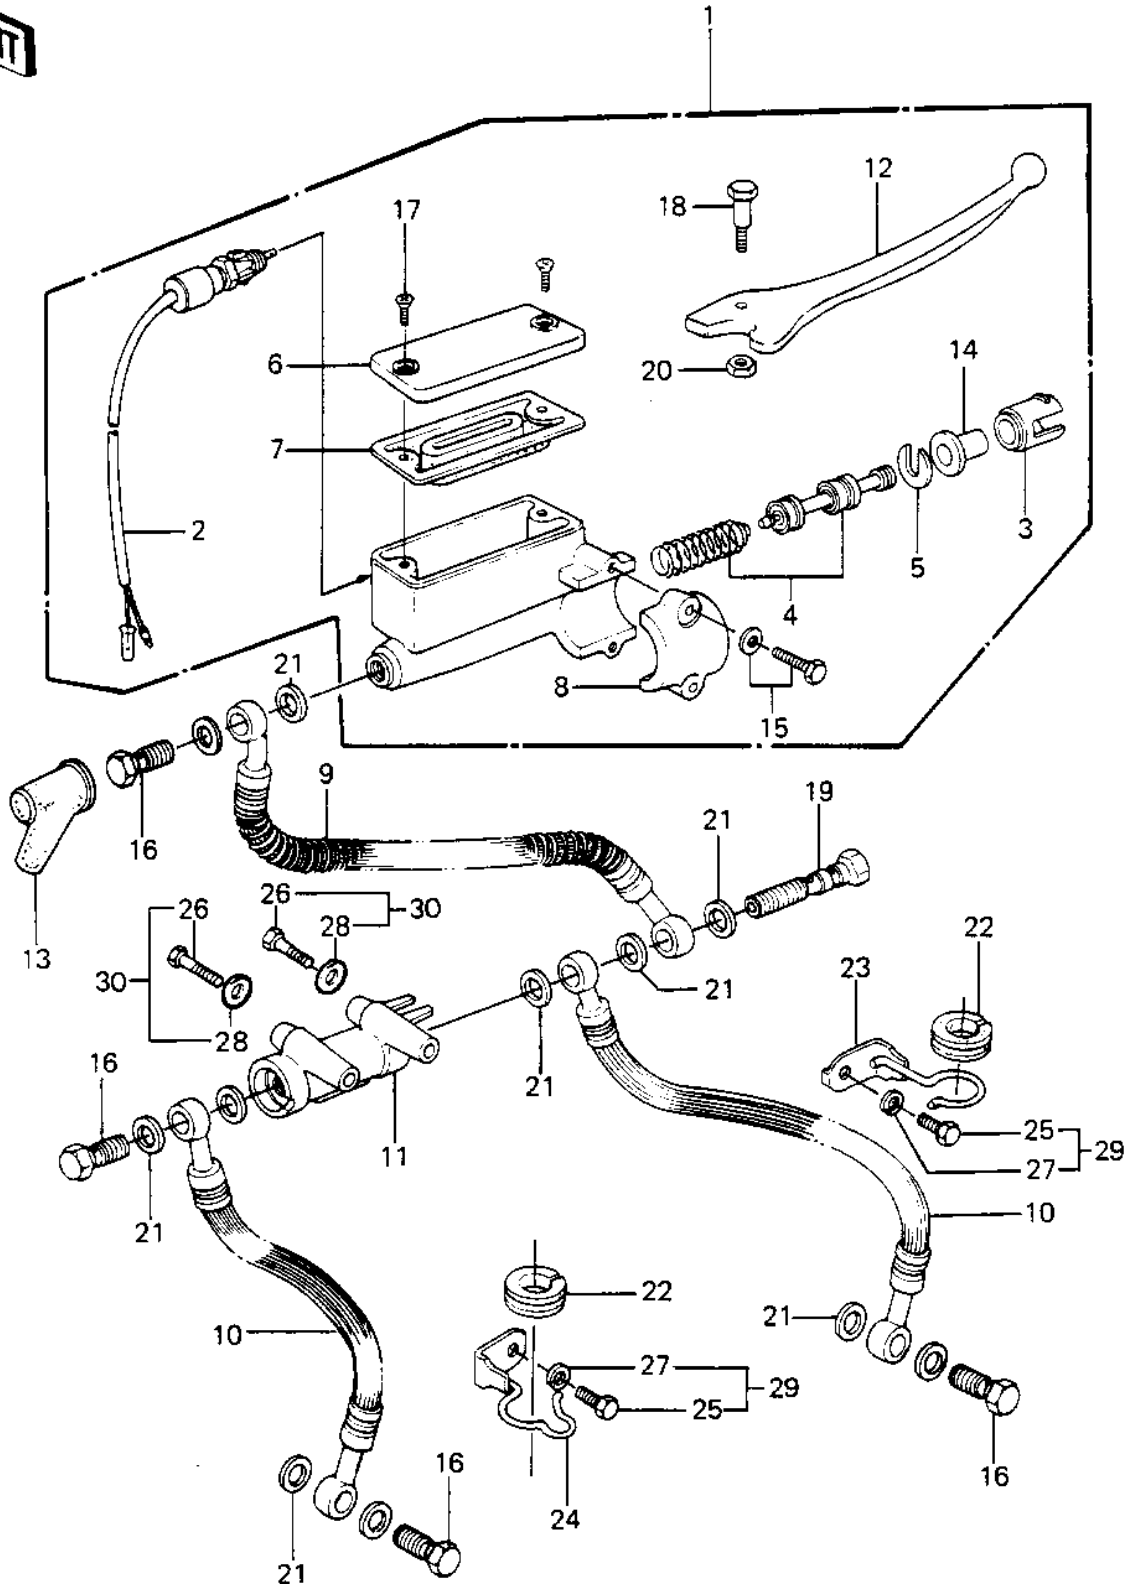

# 1985 Police 1000 PARTS DIAGRAM

## FRONT MASTER CYLINDER

# 1985 Police 1000 PARTS LIST

## FRONT MASTER CYLINDER

ITEM NAME	PART NUMBER	QUANTITY
BOLT-UPSET (Ref # 26)	112G0660	
WASHER SPRING 6MM (Ref # 27)	461F0600	
WASHER PLAIN 6MM (Ref # 28)	411B0600	
BOLT 6X12 (Ref # 29)	180B0612	
BOLT-UPSET-WP (Ref # 30)	186B0660	