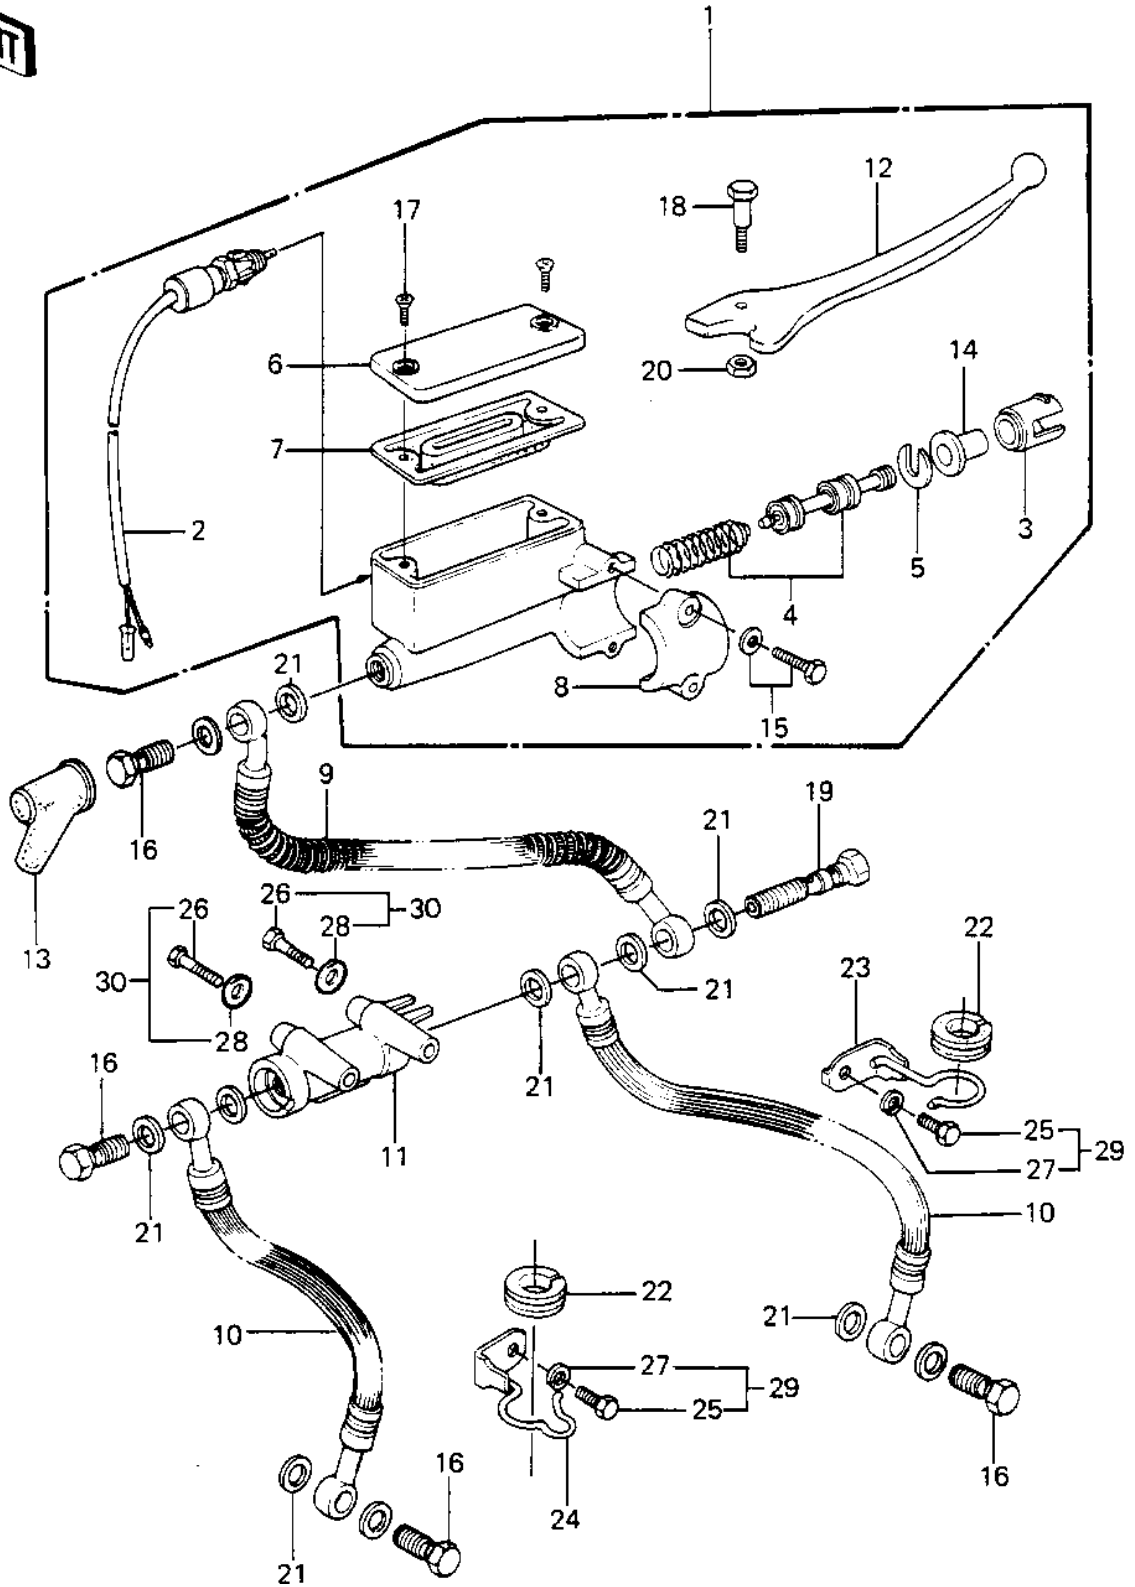

1983 Police 1000 PARTS DIAGRAM

FRONT MASTER CYLINDER

1983 Police 1000 PARTS LIST

FRONT MASTER CYLINDER

ITEM NAME	PART NUMBER	QUANTITY
CYLINDER ASSY,FR (Ref # 1)	43015-1046	1
SWITCH,BRAKE (Ref # 2)	27010-1028	1
LINER,PISTON (Ref # 3)	14008-1007	1
PISTON-COMP-BRAKE (Ref # 4)	43020-1023	1
STOPER,PISTON (Ref # 5)	43022-1001	1
CAP,OIL CUP (Ref # 6)	43026-1006	1
DIAPHRAGM (Ref # 7)	43028-1008	1
HOLDER,MASTER CYLINDR (Ref # 8)	43034-1001	1
HOSE-BRAKE (Ref # 9)	43059-1085	1
HOSE-BRAKE,FR,L=550 (Ref # 10)	43059-1198	2
JOINT BRAKE (Ref # 11)	43061-1004	1
LEVER,FRONT BRAKE (Ref # 12)	46092-1012	1
BOOT,DUST (Ref # 13)	49006-1041	1
DUST COVER (Ref # 14)	49016-1010	1
BOLT,HEX HEAD,6X25 (Ref # 15)	43033-003	1
BOLT,OIL,L=23 (Ref # 16)	92002-1888	2
SCREW,COUNTERSUNK HED (Ref # 17)	92001-1055	1
BOLT,CLUTCH LEV FITT (Ref # 18)	92001-1056	1
BOLT (Ref # 19)	92002-1909	1
NUT 6MM (Ref # 20)	312B0600	1
WASHER-OIL BOLT (Ref # 21)	43067-001	1
DAMPER RUBBER,CYL HSE (Ref # 22)	43064-006	1
CLAMP (Ref # 23)	92037-1218	1
CLAMP,BRAKE HOSE,LH (Ref # 24)	92037-1308	1
BOLT-UPSET,6X12 (Ref # 25)	112G0612	2
BOLT,FLANGED,6X65 (Ref # 26)	130G0665	1
BOLT-UPSET (Ref # 26)	112G0660	1
WASHER SPRING 6MM (Ref # 27)	461F0600	1
WASHER PLAIN 6MM (Ref # 28)	411B0600	1

1983 Police 1000 PARTS LIST

FRONT MASTER CYLINDER

ITEM NAME	PART NUMBER	QUANTITY
BOLT 6X12 (Ref # 29)	180B0612	1
BOLT-UPSET-WP (Ref # 30)	186B0660	1