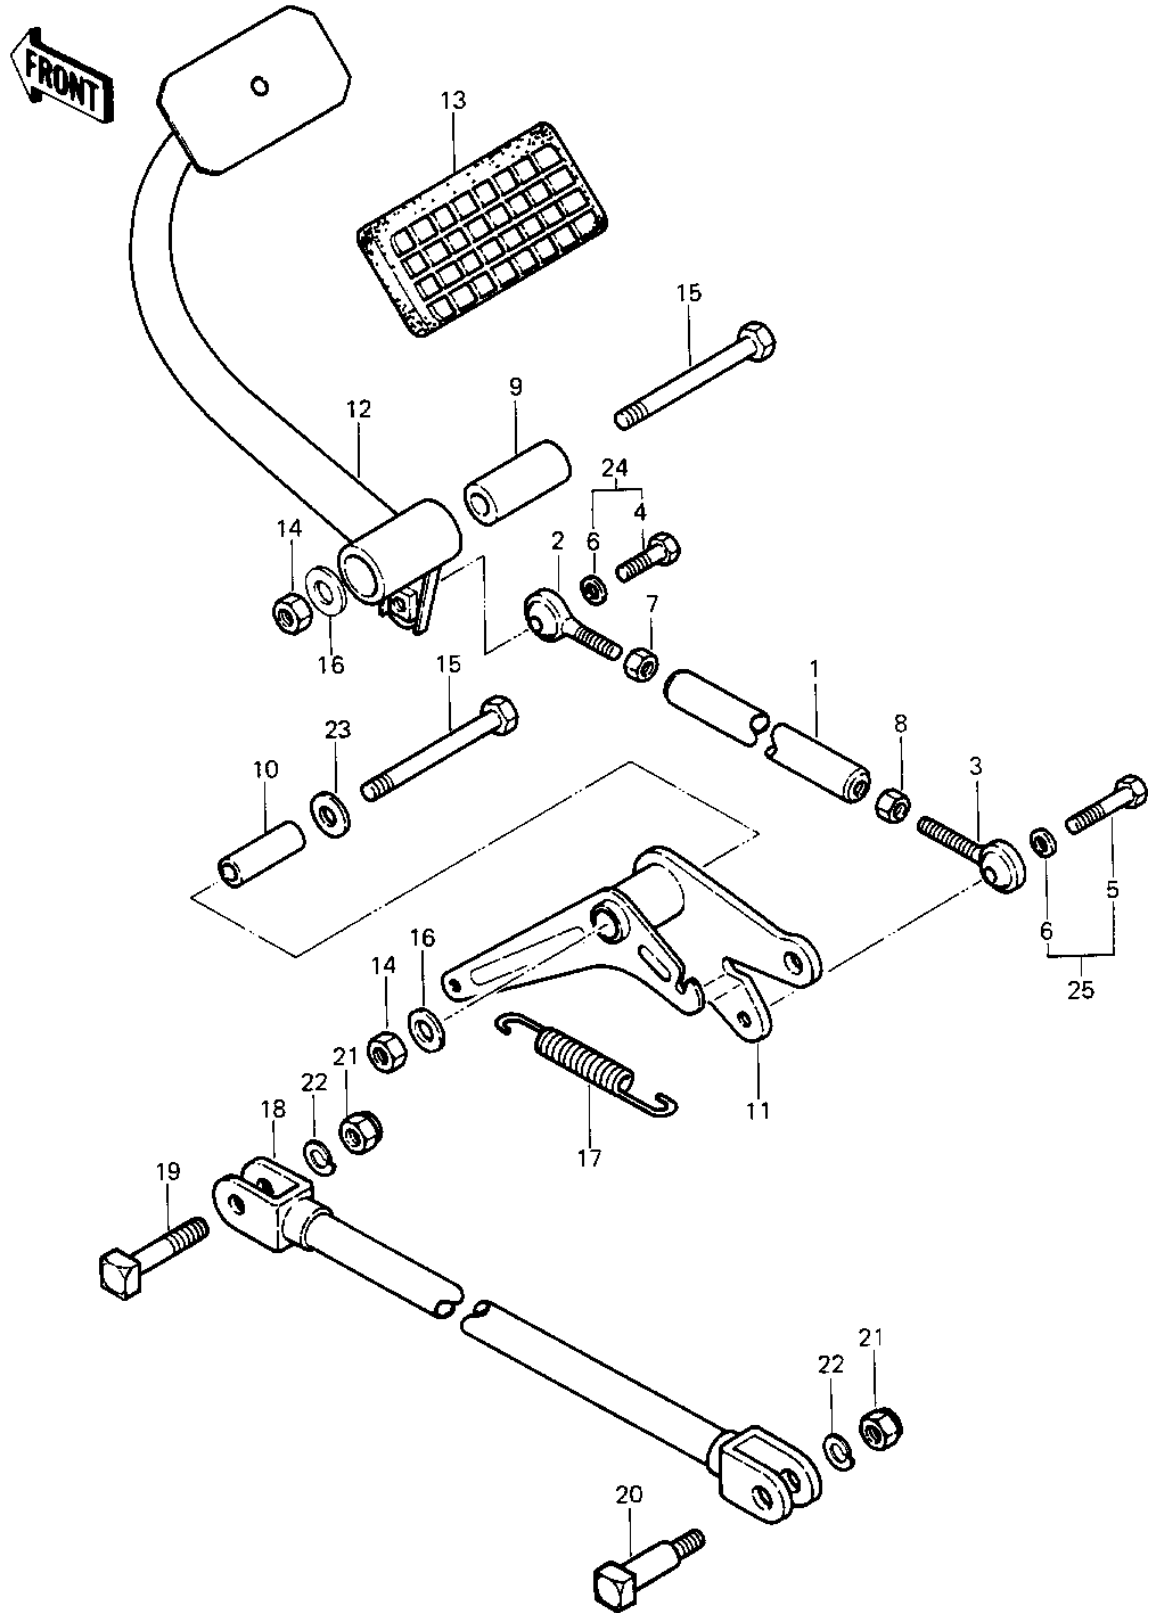

# 1982 Police 1000 PARTS DIAGRAM

## BRAKE PEDAL/TORQUE LINK

# 1982 Police 1000 PARTS LIST

## BRAKE PEDAL/TORQUE LINK

ITEM NAME	PART NUMBER	QUANTITY
ROD-TIE (Ref # 1)	39111-4002	1
ROD END,TIE LH MALE (Ref # 2)	39112-1002	1
ROD END,TIE RH MALE (Ref # 3)	39112-1001	1
BOLT-SMALL-UPSET 8X25 (Ref # 4)	115G0825	1
BOLT,SMALL UPSET (Ref # 5)	115G0835	1
WASHER SPRING 8MM (Ref # 6)	461F0800	2
NUT,LH THREAD (Ref # 7)	92015-1006	1
NUT,RH THREAD (Ref # 8)	92015-1005	1
SLEEVE,CHANGE LEVER (Ref # 9)	42036-4006	1
SLEEVE,CHANGE LEVER (Ref # 10)	42036-4005	1
SHAFT-BRAKE,PEDAL (Ref # 11)	43004-4002	1
LEVER-BRAKE,PEDAL (Ref # 12)	43001-4013	1
LEVER-BRAKE,PEDAL (Ref # 12)	43001-4015	1
RUBBER,BRAKE PEDAL (Ref # 13)	43091-002	1
NUT,LOCK,10MM (Ref # 14)	92019-021	2
BOLT-SMALL-FINE,10X85 (Ref # 15)	113G1085	2
WASHER-PL-10.5X26X2.3 (Ref # 16)	92022-044	2
SPRING (Ref # 17)	92081-1296	1
TORQUE ROD,REAR BRAKE (Ref # 18)	43007-1015	1
BOLT,TORQUE ROD FRONT (Ref # 19)	92001-1208	1
BOLT,SQUARE HEAD (Ref # 20)	92001-1307	1
NUT,10MM (Ref # 21)	92015-1429	2
NUT,10MM (Ref # 21)	92015-1429	2
WASHER SPRING 10MM (Ref # 22)	461F1000	2
WASHER,PLAIN (Ref # 23)	92022-1022	1
BOLT-UPSET-WS-SMALL (Ref # 24)	183G0825	1
BOLT-UPSET-WS-SMALL (Ref # 25)	183G0835	1