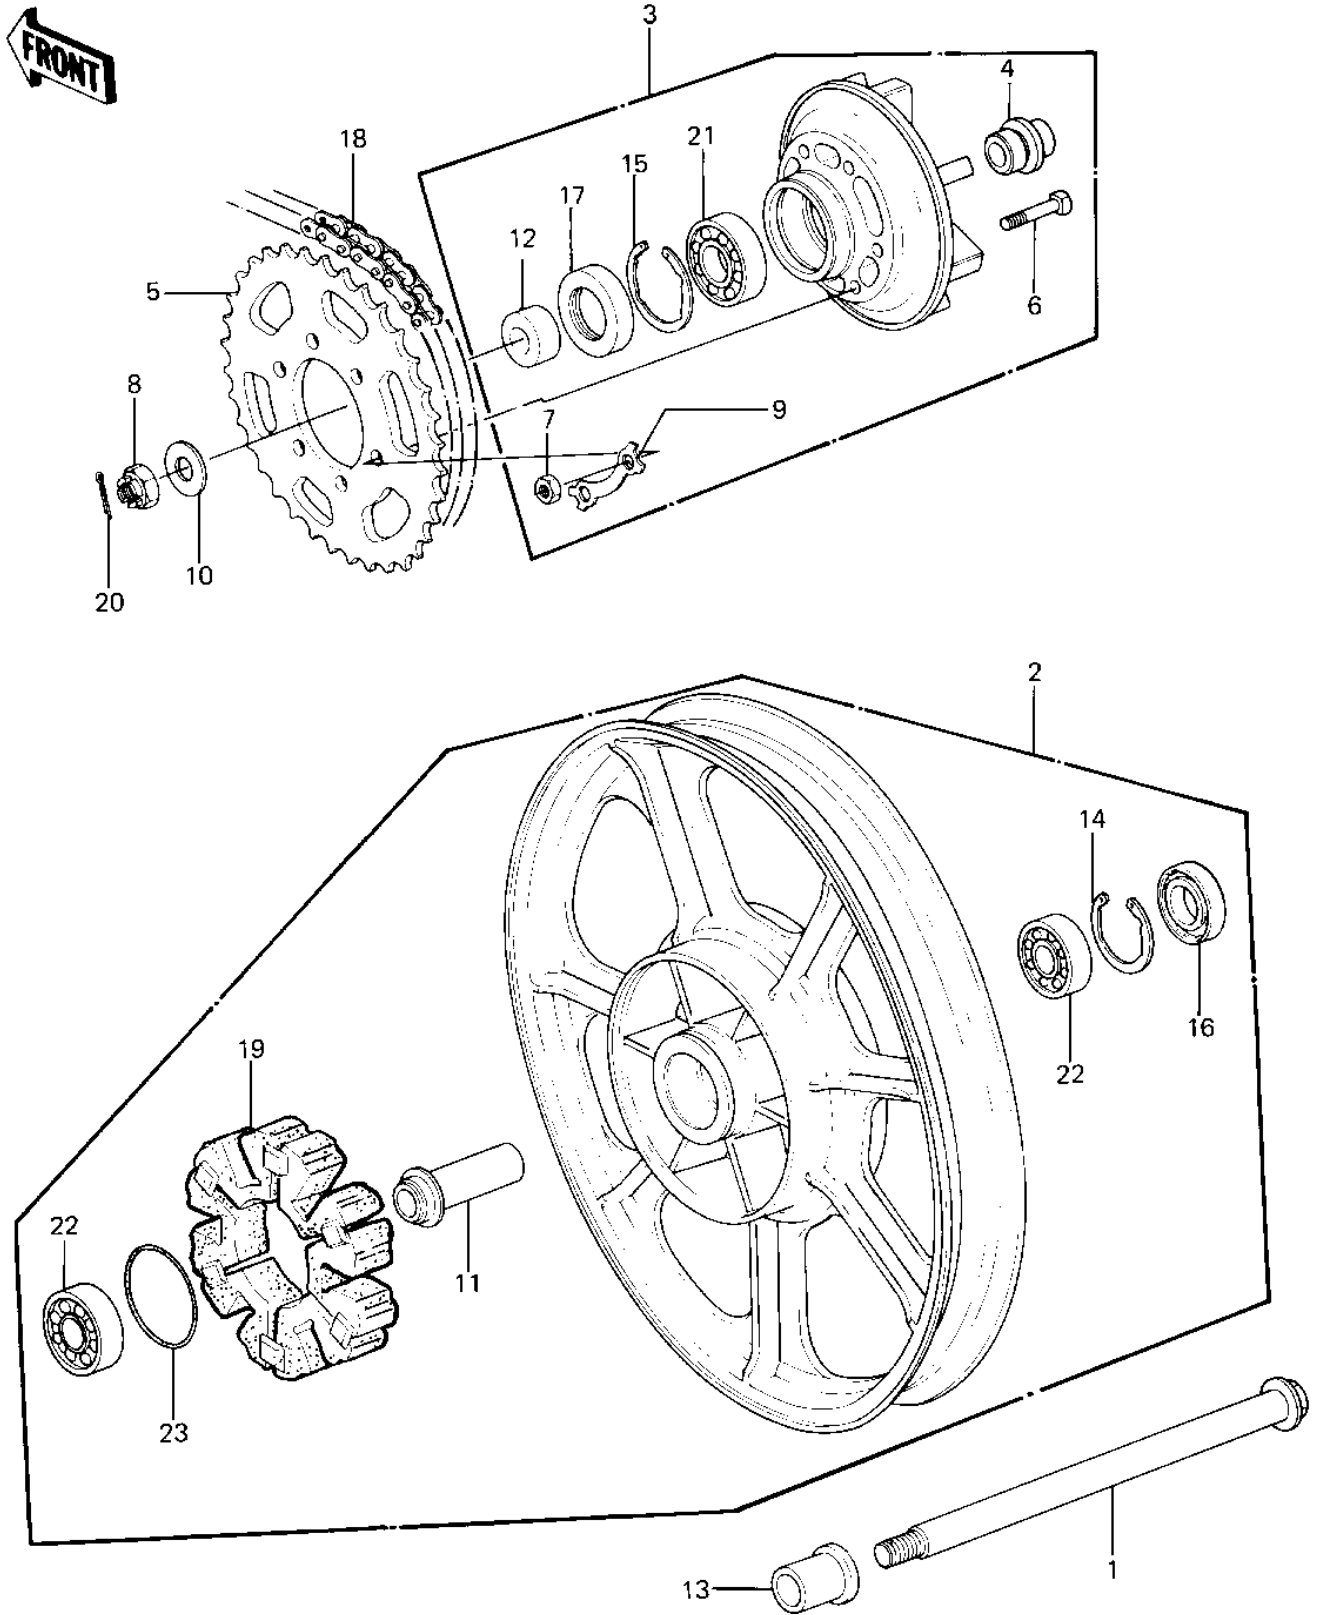

1984 Police 1000 PARTS DIAGRAM

REAR WHEEL/HUB/CHAIN

1984 Police 1000 PARTS LIST

REAR WHEEL/HUB/CHAIN

ITEM NAME	PART NUMBER	QUANTITY
AXLE,RR,L=300 (Ref # 1)	41068-1087	
AXLE,RR,L=300 (Ref # 1)	41068-1087	
WHEEL-ASSY,RR,SOLID,B (Ref # 2)	41073-1141-21	
COUPLING-ASSY (Ref # 3)	42033-1024	
SLEEVE,L=33 (Ref # 4)	42036-1039	
SPROCKET-HUB,41T (Ref # 5)	42041-1058	
BOLT (Ref # 6)	92001-161	
NUT 10MM (Ref # 7)	42045-005	
NUT CASTLE,18MM (Ref # 8)	42045-018	
WASHER,LOCK (Ref # 9)	92022-1212	
WASHER,PLAIN,20MM (Ref # 10)	92022-248	
COLLAR,L=89.5 (Ref # 11)	92027-1286	
COLLAR,20X40X18 (Ref # 12)	92027-1287	
COLLAR,L=31 (Ref # 13)	92027-1288	
RING,SNAP,56.2M/M (Ref # 14)	92033-1043	
CIRCLIP,62M/M (Ref # 15)	92033-1044	
SEAL-OIL (Ref # 16)	92049-1061	
OIL SEAL (Ref # 17)	92050-027	
DR CHAIN 630X96 (Ref # 18)	92057-1053	
DR CHAIN EK630 98L (Ref # 18)	92057-1152	
SHOCK DAMPER,REAR HUB (Ref # 19)	42014-033	
PIN-COTTER,4.0X35 (Ref # 20)	550D4035	
BALL BEARING,#6206 (Ref # 21)	601B6206	
BEARING,BALL,#6304ZZ (Ref # 22)	601B6304ZZ	
"0" RING,65MM (Ref # 23)	671B2565	