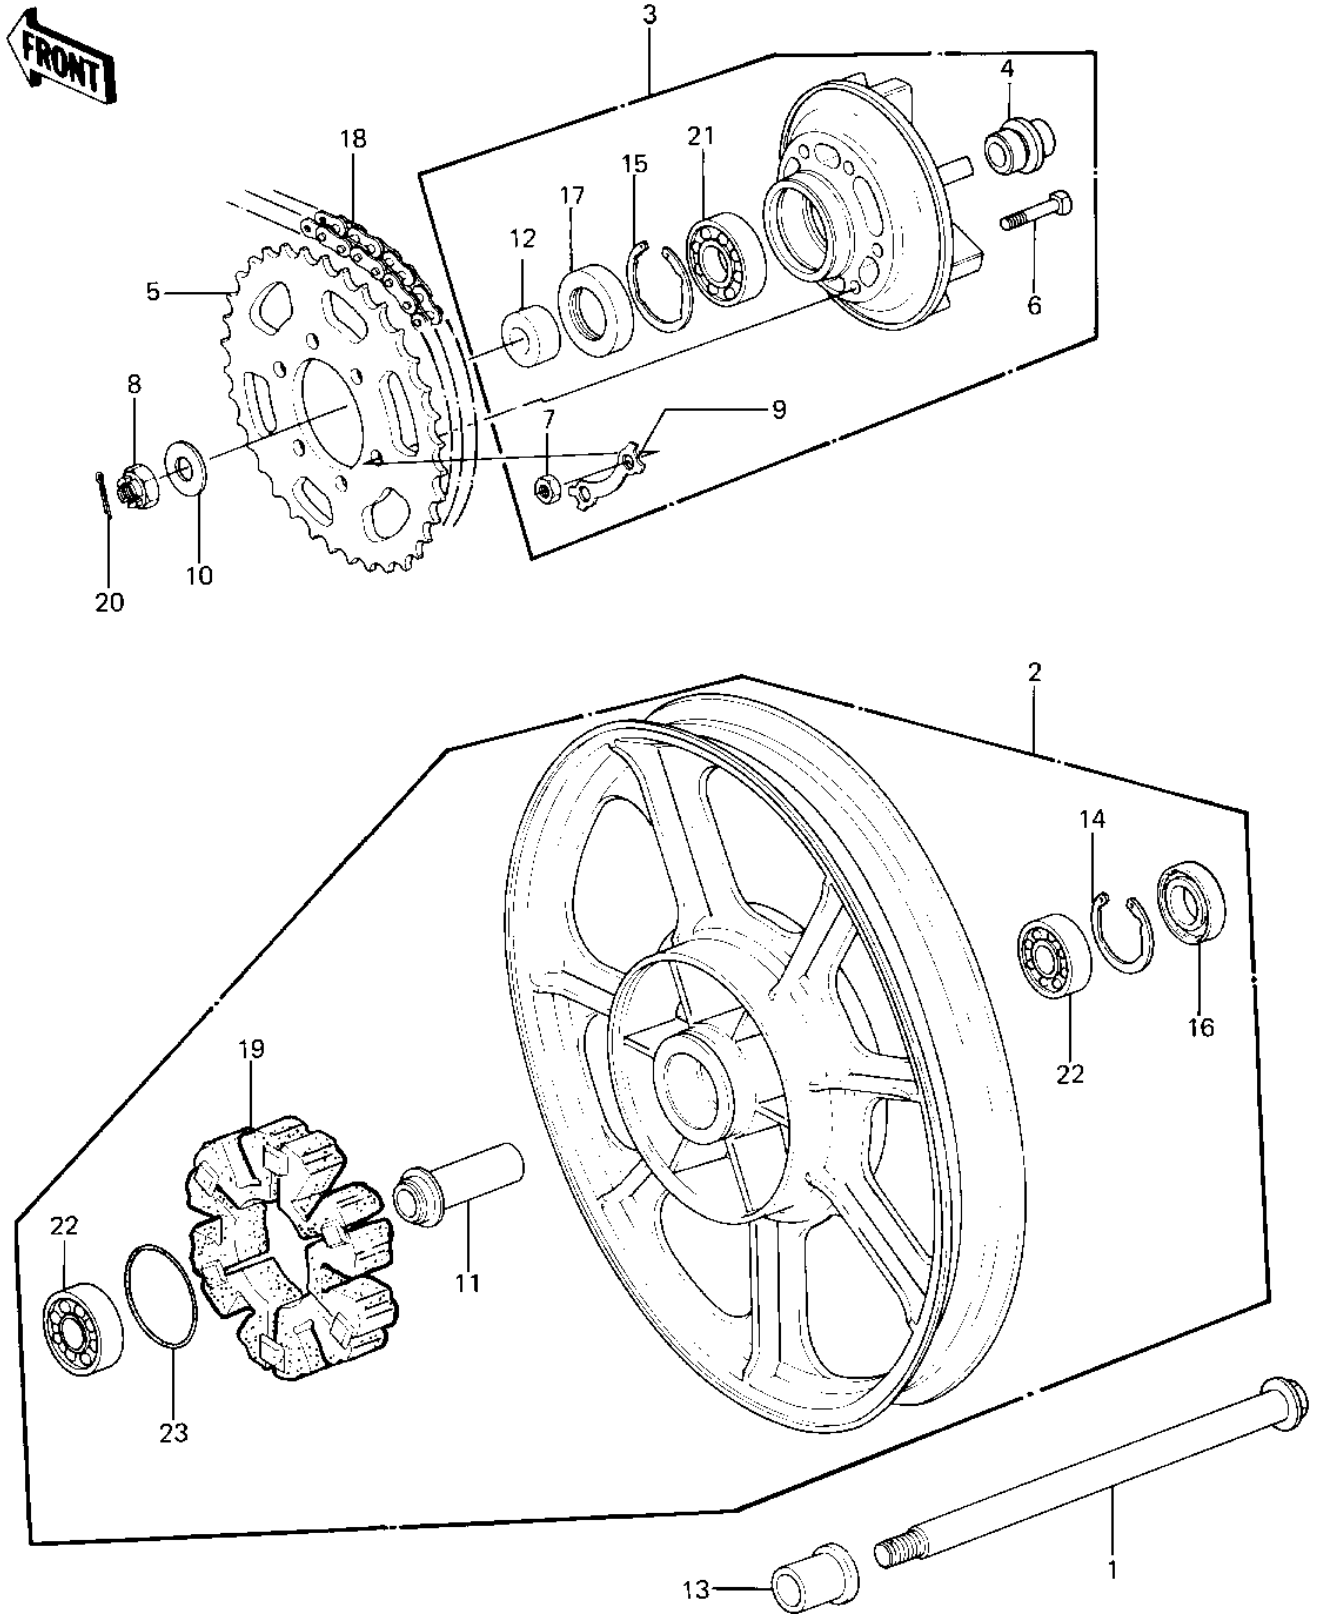

1982 Police 1000 PARTS DIAGRAM

REAR WHEEL/HUB/CHAIN

1982 Police 1000 PARTS LIST

REAR WHEEL/HUB/CHAIN

ITEM NAME	PART NUMBER	QUANTITY
AXLE,RR,L=300 (Ref # 1)	41068-1087	1
AXLE,RR,L=300 (Ref # 1)	41068-1087	1
WHEEL-ASSY,RR,SOLID,B (Ref # 2)	41073-1141-21	1
COUPLING-ASSY (Ref # 3)	42033-1024	1
SLEEVE,L=33 (Ref # 4)	42036-1039	1
SPROCKET-HUB,41T (Ref # 5)	42041-1058	1
BOLT (Ref # 6)	92001-161	6
NUT 10MM (Ref # 7)	42045-005	6
NUT CASTLE,18MM (Ref # 8)	42045-018	1
WASHER,LOCK (Ref # 9)	92022-1212	3
WASHER,PLAIN,20MM (Ref # 10)	92022-248	1
COLLAR,L=89.5 (Ref # 11)	92027-1286	1
COLLAR,20X40X18 (Ref # 12)	92027-1287	1
COLLAR,L=31 (Ref # 13)	92027-1288	1
RING,SNAP,56.2M/M (Ref # 14)	92033-1043	1
CIRCLIP,62M/M (Ref # 15)	92033-1044	1
SEAL-OIL (Ref # 16)	92049-1061	1
OIL SEAL (Ref # 17)	92050-027	1
DR CHAIN 630X96 (Ref # 18)	92057-1053	1
DR CHAIN EK630 98L (Ref # 18)	92057-1152	1
SHOCK DAMPER,REAR HUB (Ref # 19)	42014-033	1
PIN-COTTER,4.0X35 (Ref # 20)	550D4035	1
BALL BEARING,#6206 (Ref # 21)	601B6206	1
BEARING,BALL,#6304ZZ (Ref # 22)	601B6304ZZ	2
"0" RING,65MM (Ref # 23)	671B2565	1