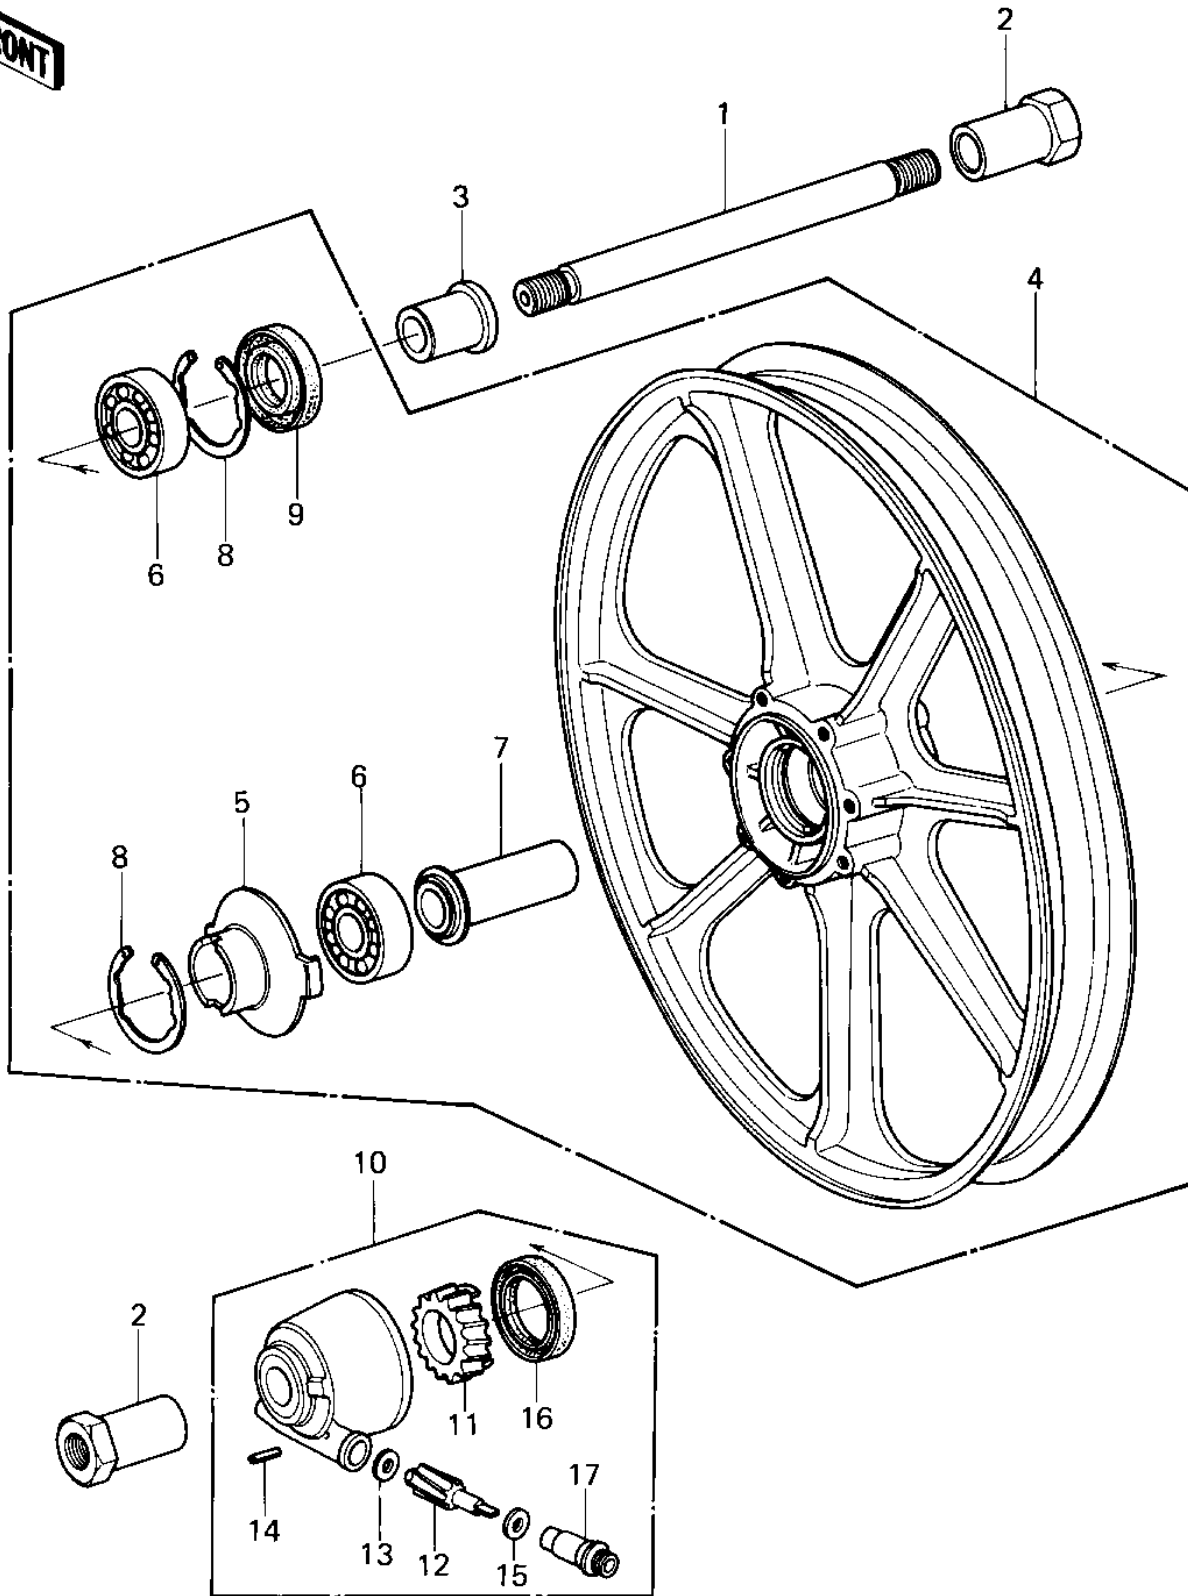

# 1985 Police 1000 PARTS DIAGRAM

FRONT WHEEL/HUB

# 1985 Police 1000 PARTS LIST

## FRONT WHEEL/HUB

ITEM NAME	PART NUMBER	QUANTITY
AXLE,FR,L=259 (Ref # 1)	41068-1072	
COLLAR,FRONT AXLE (Ref # 2)	41069-031	
COLLAR,FR AXLE L=30MM (Ref # 3)	92027-1225	
WHEEL-ASSY,FR,SOLID,B (Ref # 4)	41073-1202-21	
WHEEL-ASSY,FR,SOLID,B (Ref # 4)	41073-1202-21	
RECEIVER,SPEEDOMETER (Ref # 5)	41064-1006	
BEARING BALL #6302Z (Ref # 6)	601B6302Z	
COLLAR (Ref # 7)	92027-1437	
CIRCLIP,42MM (Ref # 8)	92033-1041	
OIL SEAL,AG1144AO (Ref # 9)	92049-1058	
GEAR BOX ASSY, (Ref # 10)	41078-1013	
GEAR,SPEEDOMETER (Ref # 11)	41059-026	
PINION,SPEEDOMETER,9T (Ref # 12)	41060-1016	
WASHER THRST SPD PINI (Ref # 13)	41063-001	
PIN,SPRING (Ref # 14)	41082-001	
WASHER THRST SPD PINI (Ref # 15)	41063-001	
OIL SEAL,BJN30427-C3 (Ref # 16)	92049-1057	
BUSHING,METER GEAR (Ref # 17)	92087-1002	