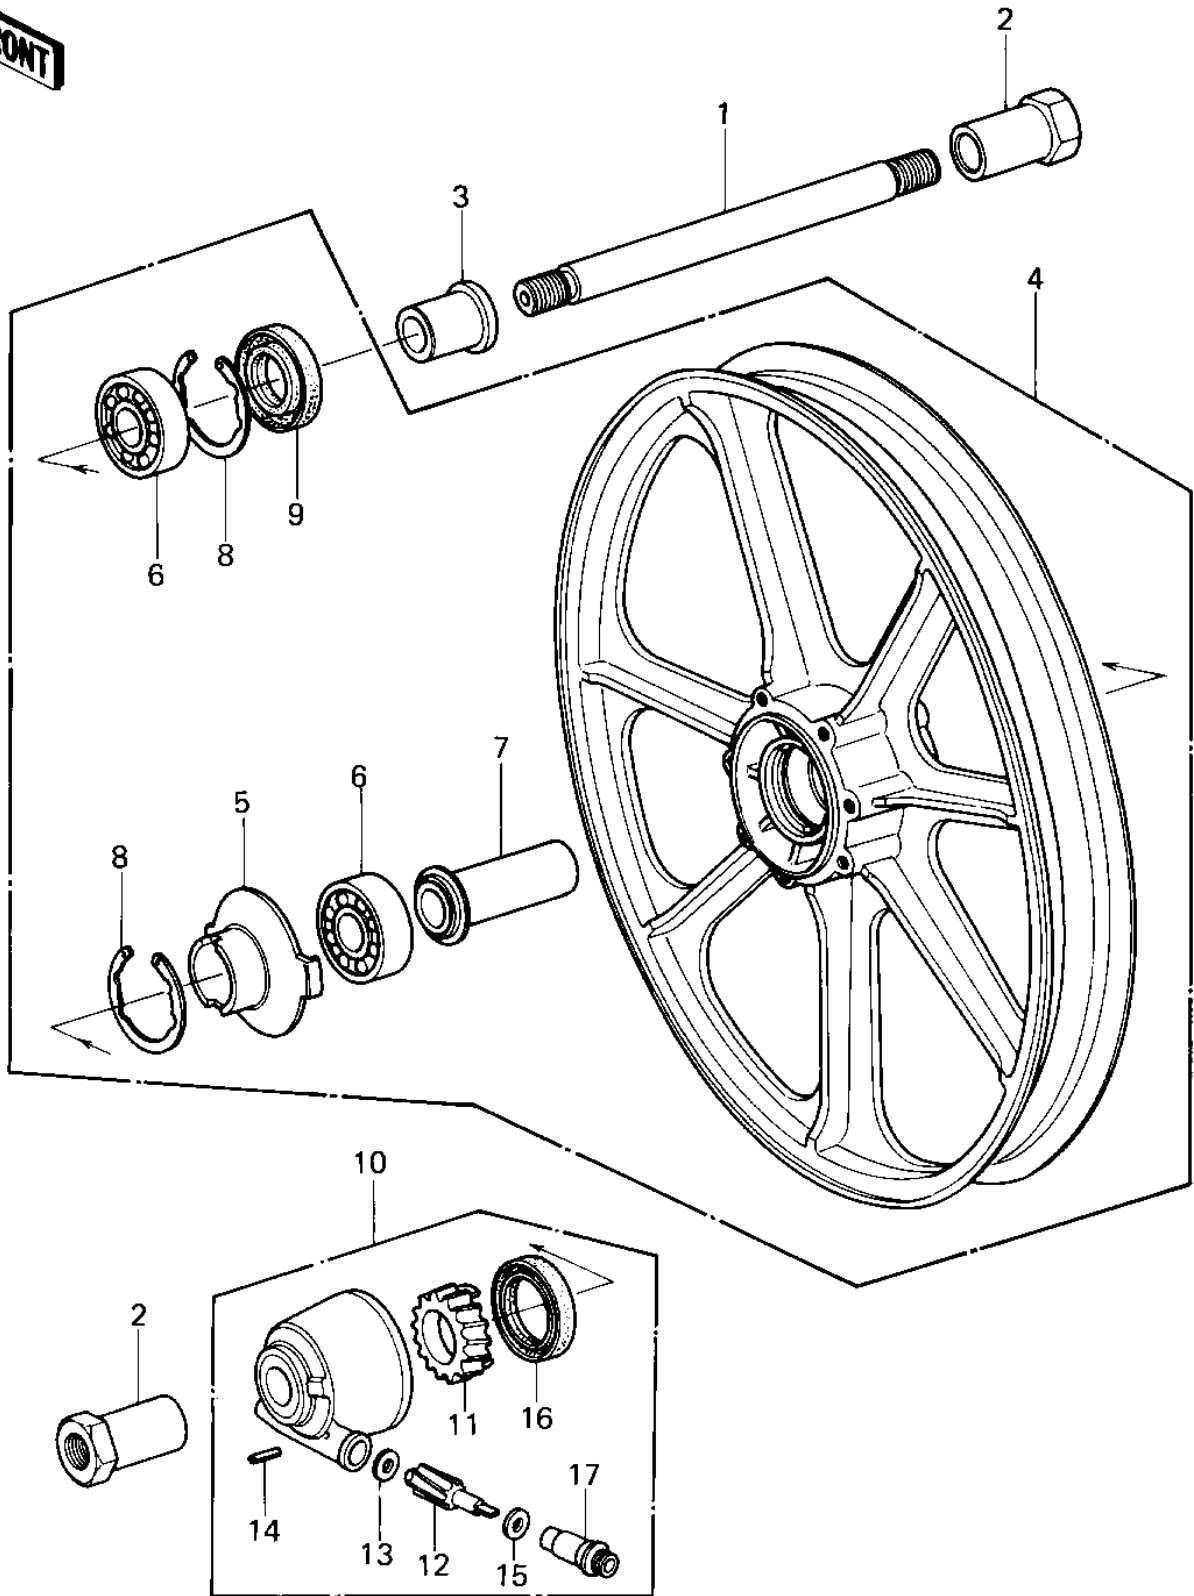

1982 Police 1000 PARTS DIAGRAM

FRONT WHEEL/HUB

1982 Police 1000 PARTS LIST

FRONT WHEEL/HUB

ITEM NAME	PART NUMBER	QUANTITY
AXLE,FR,L=259 (Ref # 1)	41068-1072	1
COLLAR,FRONT AXLE (Ref # 2)	41069-031	2
COLLAR,FR AXLE L=30MM (Ref # 3)	92027-1225	1
WHEEL-ASSY,FR,SOLID,B (Ref # 4)	41073-1202-21	1
WHEEL-ASSY,FR,SOLID,B (Ref # 4)	41073-1202-21	1
RECEIVER,SPEEDOMETER (Ref # 5)	41064-1006	1
BEARING BALL #6302Z (Ref # 6)	601B6302Z	2
COLLAR (Ref # 7)	92027-1437	1
CIRCLIP,42MM (Ref # 8)	92033-1041	2
OIL SEAL,AG1144AO (Ref # 9)	92049-1058	1
GEAR BOX ASSY, (Ref # 10)	41078-1013	1
GEAR,SPEEDOMETER (Ref # 11)	41059-026	1
PINION,SPEEDOMETER,9T (Ref # 12)	41060-1016	1
WASHER THRST SPD PINI (Ref # 13)	41063-001	1
PIN,SPRING (Ref # 14)	41082-001	1
WASHER THRST SPD PINI (Ref # 15)	41063-001	1
OIL SEAL,BJN30427-C3 (Ref # 16)	92049-1057	1
BUSHING,METER GEAR (Ref # 17)	92087-1002	1