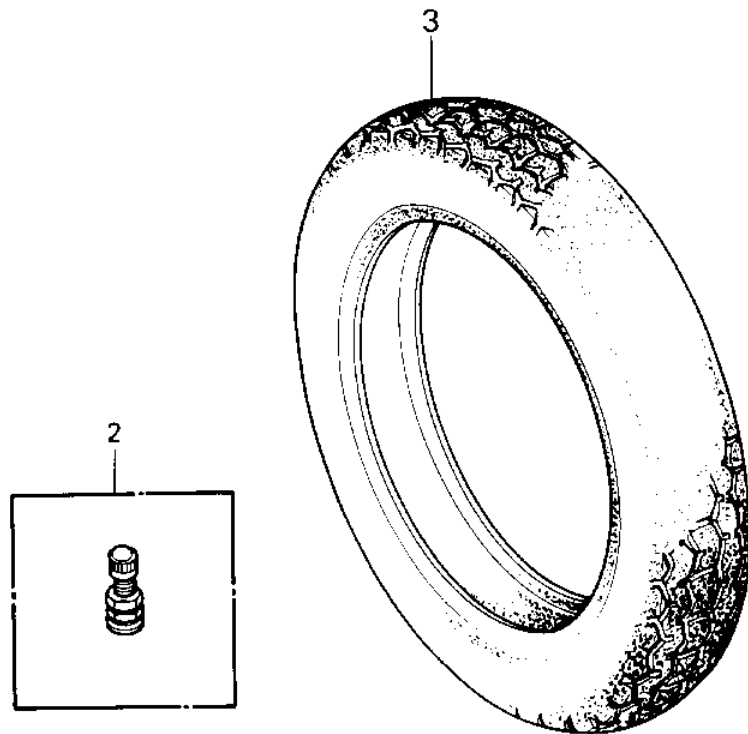

# 1985 Police 1000 PARTS DIAGRAM

TIRES

# 1985 Police 1000 PARTS LIST

## TIRES

ITEM NAME	PART NUMBER	QUANTITY
TIRE MN90-18 F16 F (Ref # 1)	41002-4021	
TIRE MN90-18 F16 F (Ref # 1)	41002-4021	
VALVE (Ref # 2)	16126-1136	
TIRE MR90-18 K327M R (Ref # 3)	41002-4022	
TIRE MR90-18 K327M R (Ref # 3)	41002-4022	
BALANCER 5G (Ref # 4)	41075-005	
BALANCER 10G (Ref # 5)	41075-006	
BALANCER 20G (Ref # 6)	41075-007	
BALANCER 30G (Ref # 7)	41075-008	