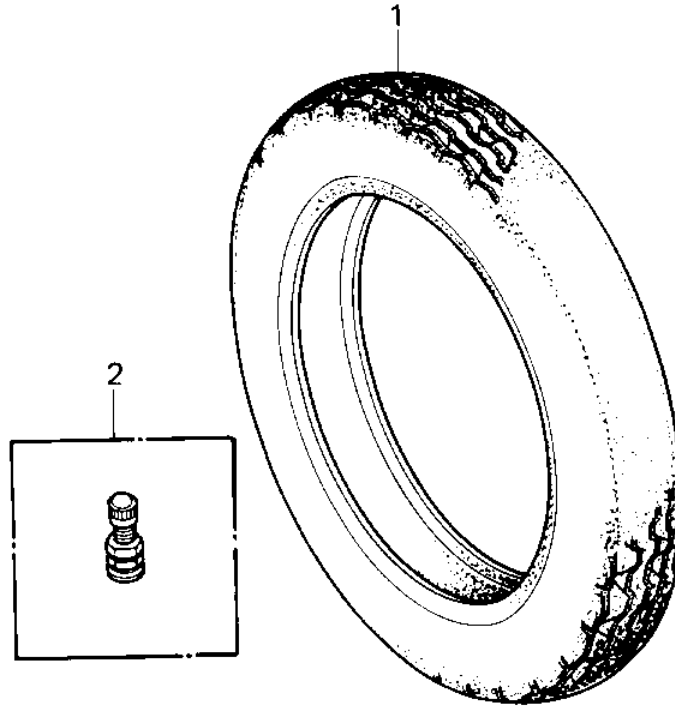

# 1985 Police 1000 PARTS DIAGRAM

TIRES

# 1985 Police 1000 PARTS LIST

## TIRES

ITEM NAME	PART NUMBER	QUANTITY
TIRE MN90-18 F16 F (Ref # 1)	41002-4021	
TIRE MN90-18 F16 F (Ref # 1)	41002-4021	
VALVE (Ref # 2)	16126-1136	
TIRE MR90-18 K327M R (Ref # 3)	41002-4022	
TIRE MR90-18 K327M R (Ref # 3)	41002-4022	
BALANCER 5G (Ref # 4)	41075-005	
BALANCER 10G (Ref # 5)	41075-006	
BALANCER 20G (Ref # 6)	41075-007	
BALANCER 30G (Ref # 7)	41075-008	