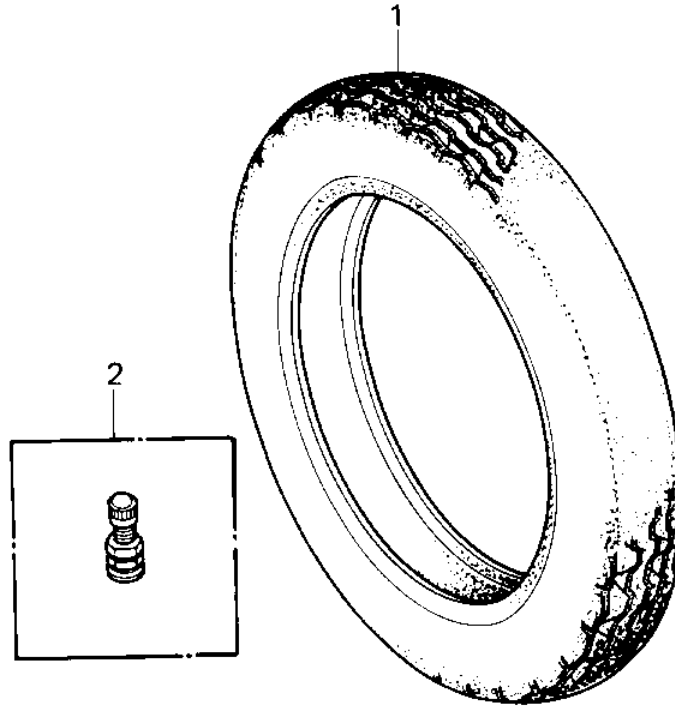

1982 Police 1000 PARTS DIAGRAM

TIRES

1982 Police 1000 PARTS LIST

TIRES

ITEM NAME	PART NUMBER	QUANTITY
TIRE MN90-18 F16 F (Ref # 1)	41002-4021	1
TIRE MN90-18 F16 F (Ref # 1)	41002-4021	1
VALVE (Ref # 2)	16126-1136	2
TIRE MR90-18 K327M R (Ref # 3)	41002-4022	1
TIRE MR90-18 K327M R (Ref # 3)	41002-4022	1
BALANCER 5G (Ref # 4)	41075-005	AR
BALANCER 10G (Ref # 5)	41075-006	AR
BALANCER 20G (Ref # 6)	41075-007	AR
BALANCER 30G (Ref # 7)	41075-008	AR