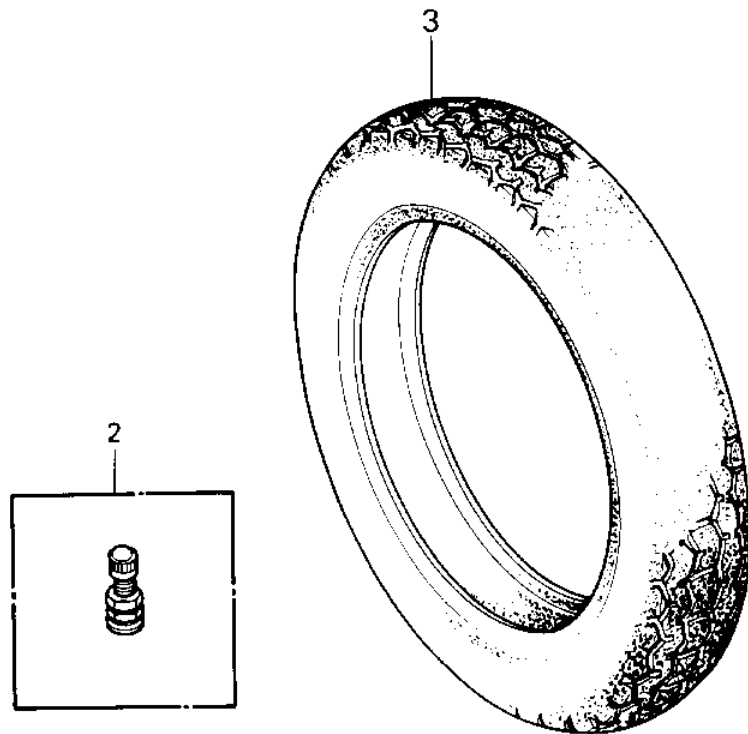

1982 Police 1000 PARTS DIAGRAM

TIRES

1982 Police 1000 PARTS LIST

TIRES

ITEM NAME	PART NUMBER	QUANTITY
TIRE MN90-18 F16 F (Ref # 1)	41002-4021	1
TIRE MN90-18 F16 F (Ref # 1)	41002-4021	1
VALVE (Ref # 2)	16126-1136	2
TIRE MR90-18 K327M R (Ref # 3)	41002-4022	1
TIRE MR90-18 K327M R (Ref # 3)	41002-4022	1
BALANCER 5G (Ref # 4)	41075-005	AR
BALANCER 10G (Ref # 5)	41075-006	AR
BALANCER 20G (Ref # 6)	41075-007	AR
BALANCER 30G (Ref # 7)	41075-008	AR