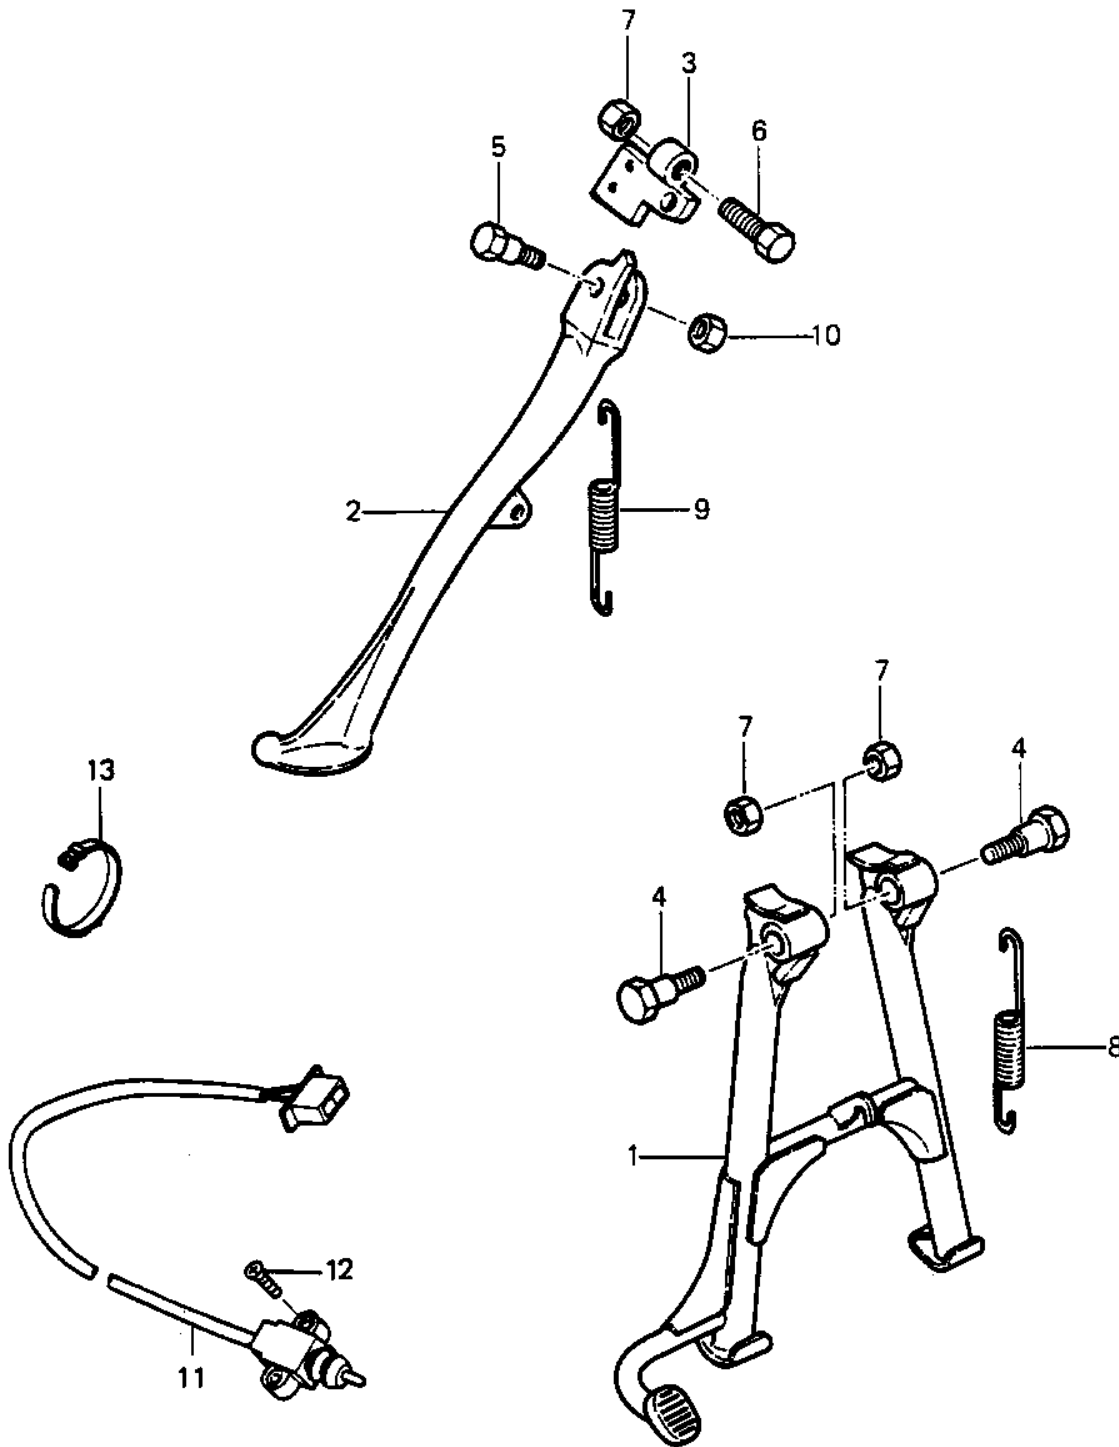

1985 Police 1000 PARTS DIAGRAM

STANDS

10

1985 Police 1000 PARTS LIST

STANDS

ITEM NAME	PART NUMBER	QUANTITY
STAND-MAIN (Ref # 1)	34011-1032	
STAND-CENTER (Ref # 1)	34011-1139	
STAND-SIDE (Ref # 2)	34024-1216	
STAND-SIDE (Ref # 2)	34024-1216	
BRACKET-STAND,SIDE ST (Ref # 3)	32043-4004	
BRACKET-STAND,SIDE ST (Ref # 3)	32043-4004	
BOLT,MAIN STAND FITTI (Ref # 4)	92001-1214	
BOLT,SIDE STAND (Ref # 5)	92001-4028	
BOLT,SIDE STAND (Ref # 5)	92001-4028	
BOLT 10X60 (Ref # 6)	92001-4013	
NUT,LOCK,10MM (Ref # 7)	92019-021	
SPRING,MAIN STAND (Ref # 8)	34023-012	
SPRING,SIDE STAND (Ref # 9)	34025-005	
NUT 10MM (Ref # 10)	315B1000	
SWITCH,SIDE STAND (Ref # 11)	27010-1203	
SCREW (Ref # 12)	92009-1359	
BAND,L=185 (Ref # 13)	92072-1195	