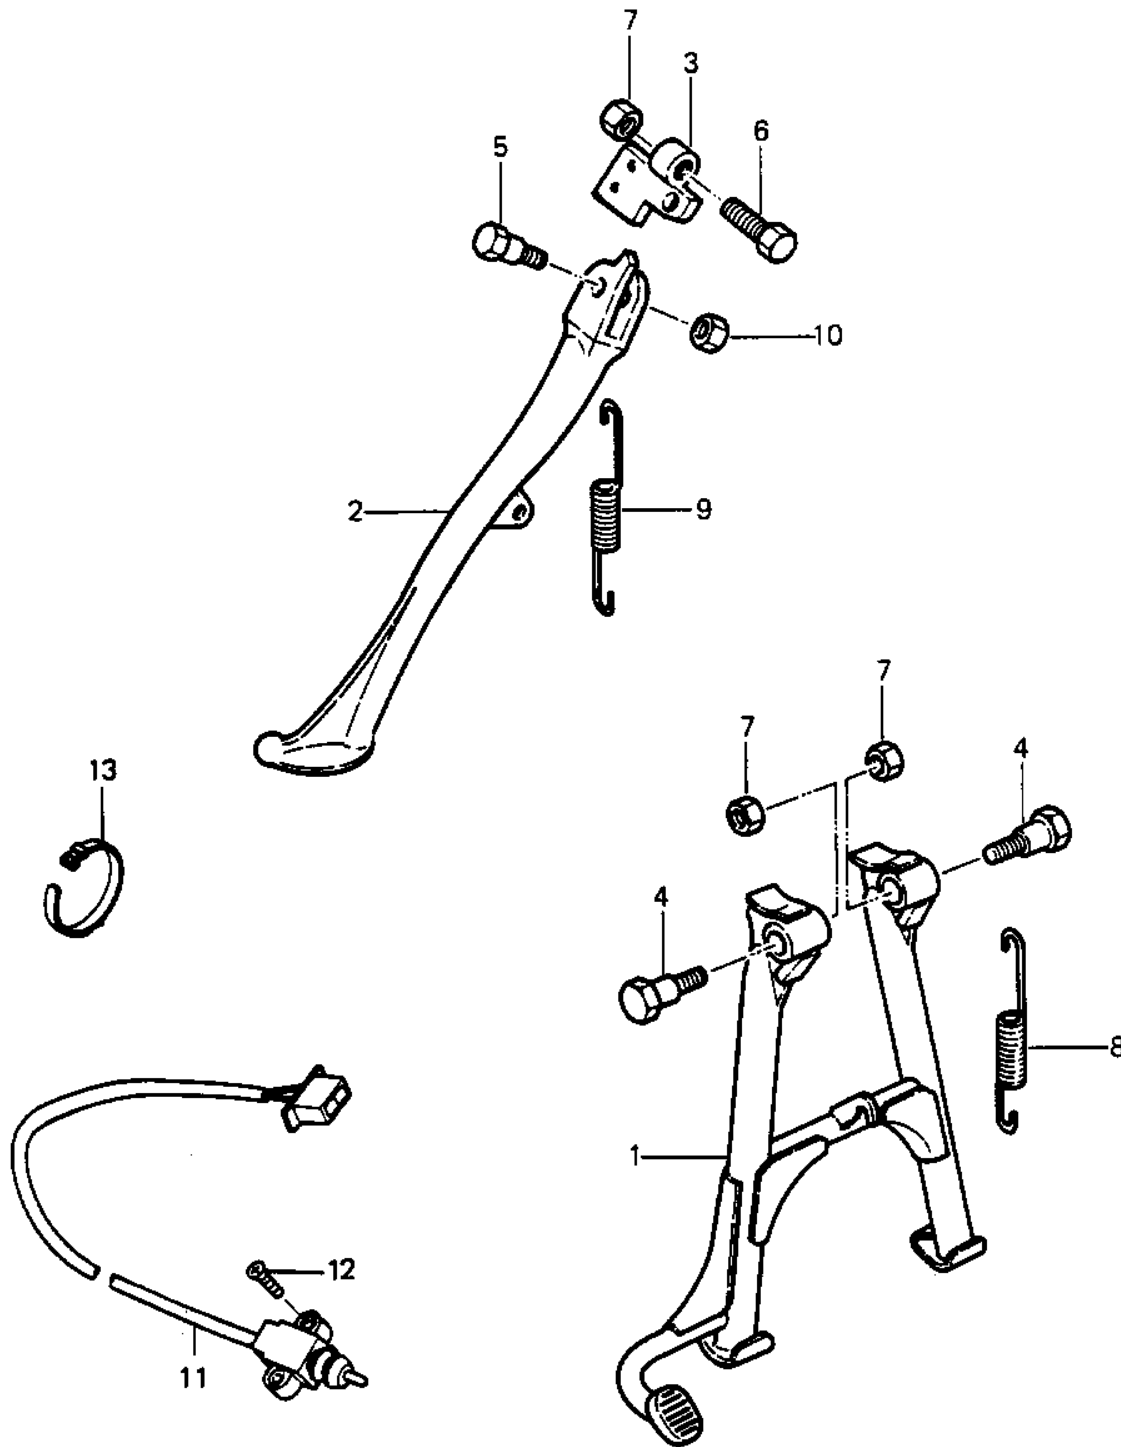

## 1984 Police 1000 PARTS DIAGRAM

STANDS

## 1984 Police 1000 PARTS LIST

### STANDS

ITEM NAME	PART NUMBER	QUANTITY
STAND-MAIN (Ref # 1)	34011-1032	1
STAND-CENTER (Ref # 1)	34011-1139	1
STAND-SIDE (Ref # 2)	34024-1216	2
BRACKET-STAND,SIDE ST (Ref # 3)	32043-4004	2
BOLT,MAIN STAND FITTI (Ref # 4)	92001-1214	1
BOLT,SIDE STAND (Ref # 5)	92001-4028	2
BOLT 10X60 (Ref # 6)	92001-4013	1
NUT,LOCK,10MM (Ref # 7)	92019-021	1
SPRING,MAIN STAND (Ref # 8)	34023-012	1
SPRING,SIDE STAND (Ref # 9)	34025-005	1
NUT 10MM (Ref # 10)	315B1000	1
SWITCH,SIDE STAND (Ref # 11)	27010-1203	1
SCREW (Ref # 12)	92009-1359	1
BAND,L=185 (Ref # 13)	92072-1195	1