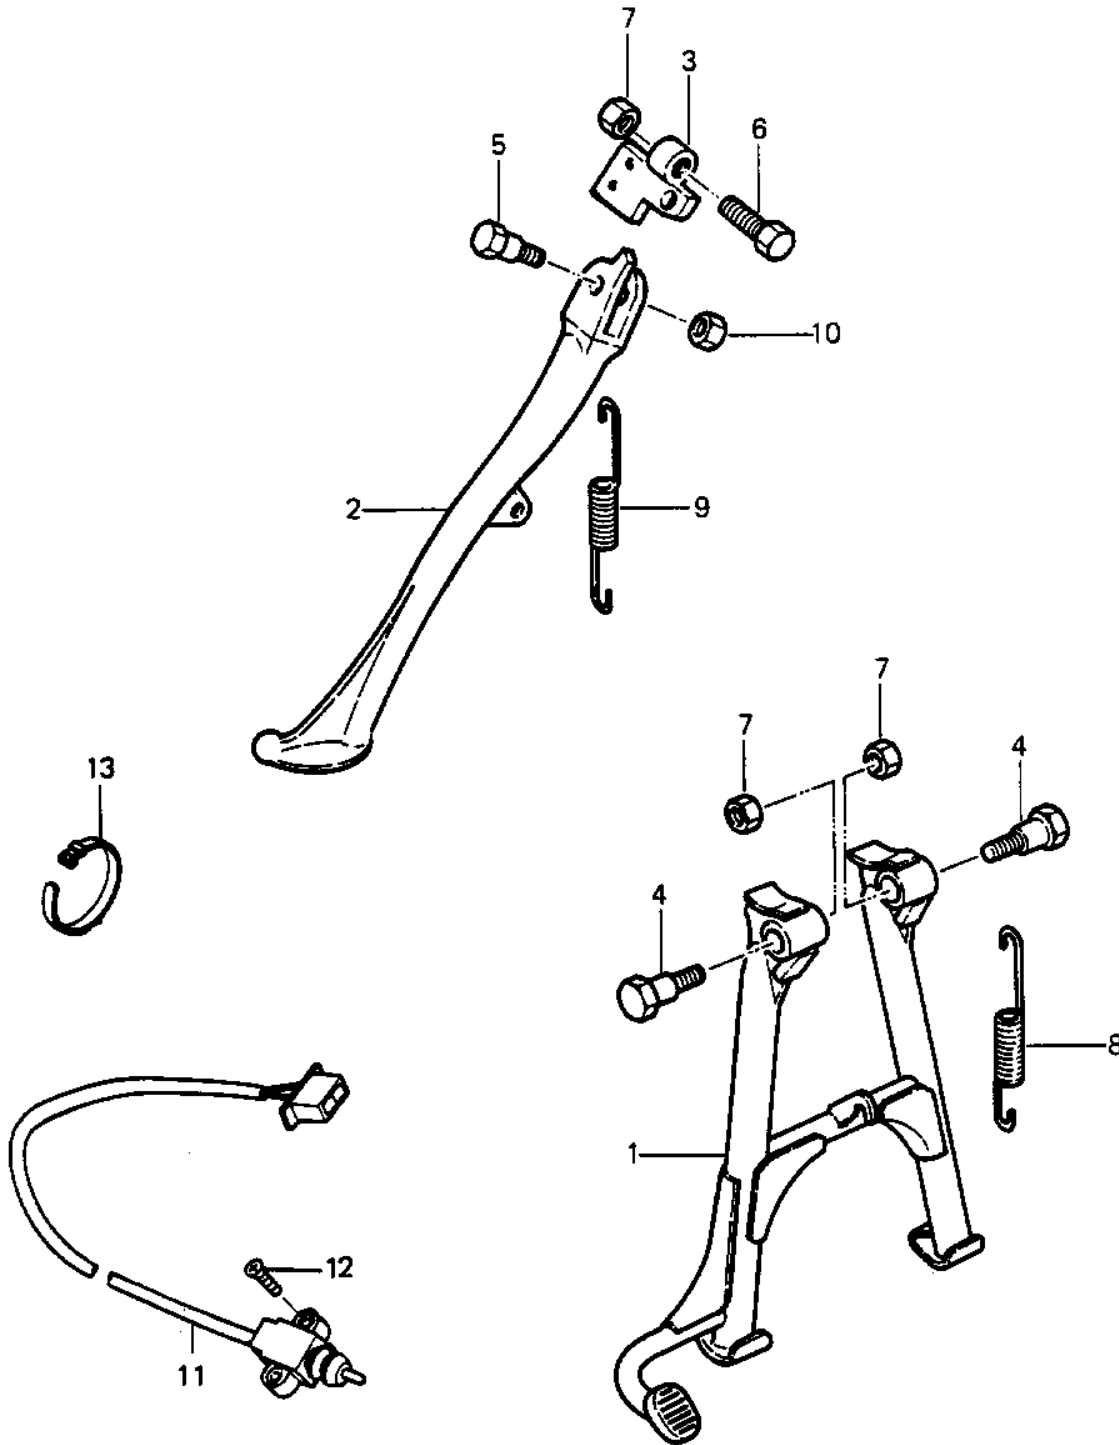

# 1982 Police 1000 PARTS DIAGRAM

STANDS

10

# 1982 Police 1000 PARTS LIST

## STANDS

ITEM NAME	PART NUMBER	QUANTITY
STAND-MAIN (Ref # 1)	34011-1032	1
STAND-CENTER (Ref # 1)	34011-1139	1
STAND-SIDE (Ref # 2)	34024-1216	1
STAND-SIDE (Ref # 2)	34024-1216	1
BRACKET-STAND,SIDE ST (Ref # 3)	32043-4004	1
BRACKET-STAND,SIDE ST (Ref # 3)	32043-4004	1
BOLT,MAIN STAND FITTI (Ref # 4)	92001-1214	2
BOLT,SIDE STAND (Ref # 5)	92001-4028	1
BOLT,SIDE STAND (Ref # 5)	92001-4028	1
BOLT 10X60 (Ref # 6)	92001-4013	1
NUT,LOCK,10MM (Ref # 7)	92019-021	3
SPRING,MAIN STAND (Ref # 8)	34023-012	1
SPRING,SIDE STAND (Ref # 9)	34025-005	1
NUT 10MM (Ref # 10)	315B1000	1
SWITCH,SIDE STAND (Ref # 11)	27010-1203	1
SCREW (Ref # 12)	92009-1359	2
BAND,L=185 (Ref # 13)	92072-1195	5