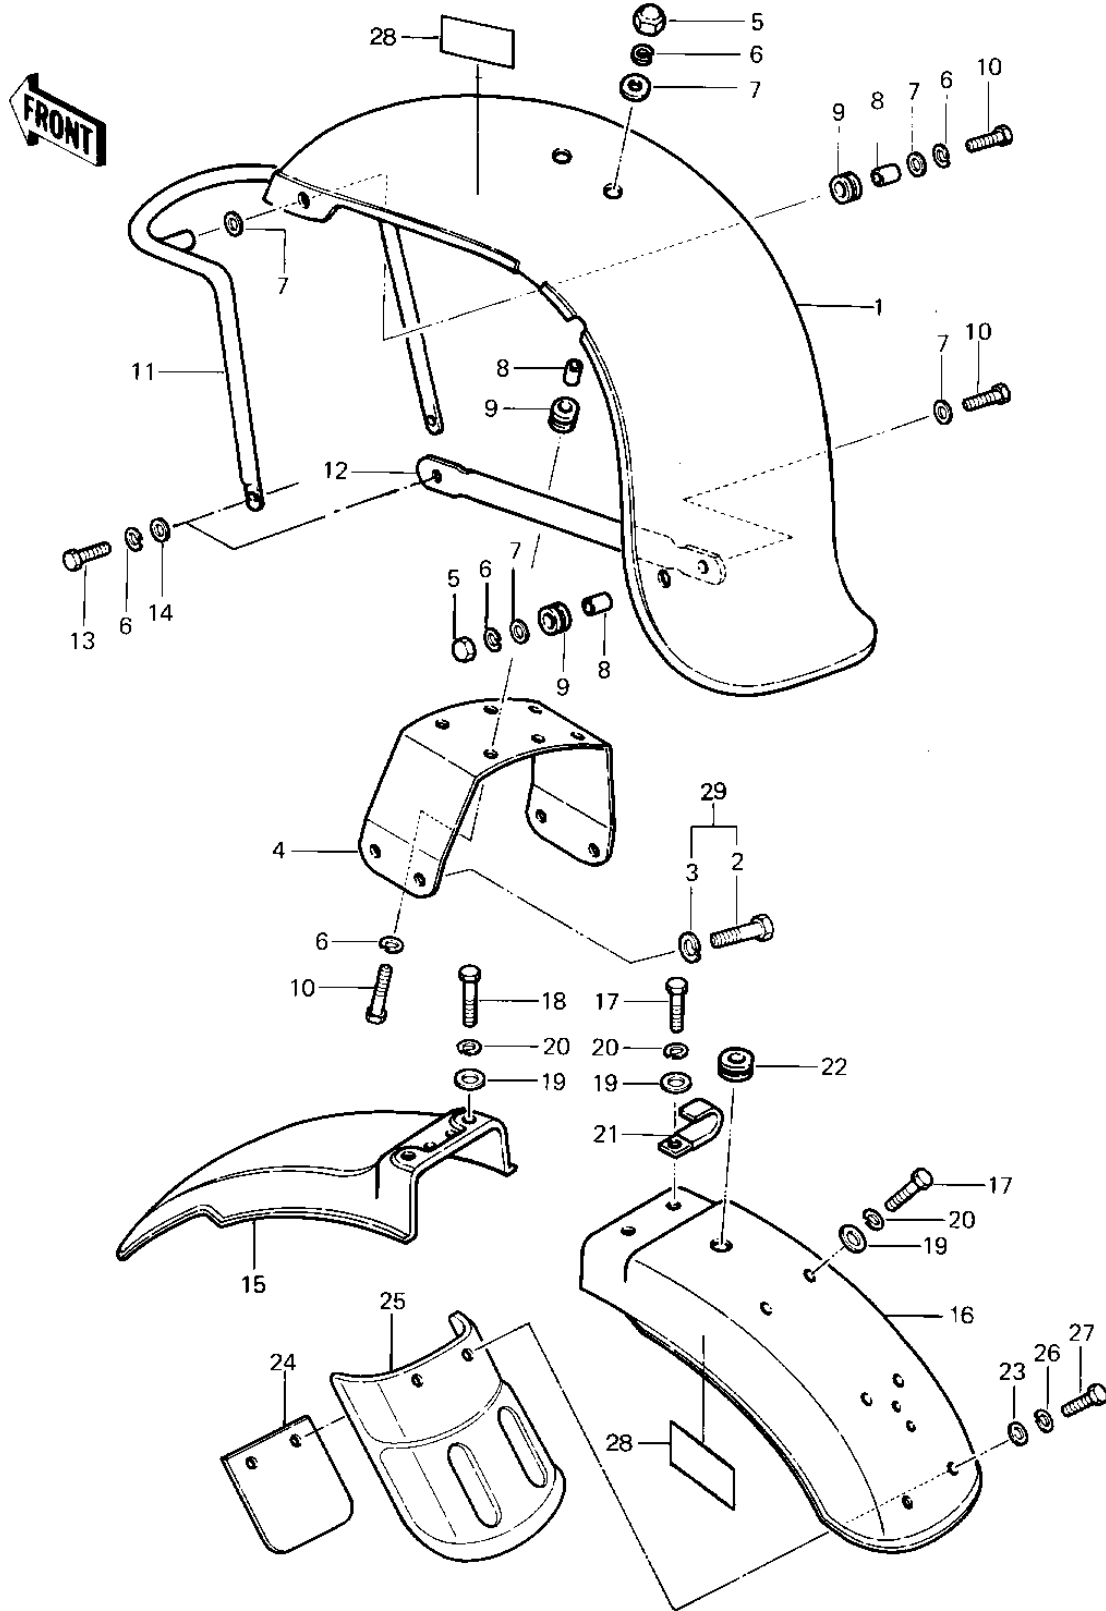

1985 Police 1000 PARTS DIAGRAM

FENDERS

1985 Police 1000 PARTS LIST

FENDERS

ITEM NAME	PART NUMBER	QUANTITY
FENDER-FR,WHITE (Ref # 1)	35004-4004-8C	
FENDER-FR.JET WHITE (Ref # 1)	35004-4007-8C	
BOLT-UPSET,6X20 (Ref # 2)	112G0620	
WASHER SPRING 8MM (Ref # 3)	461F0800	
BRACE,FRONT FENDER (Ref # 4)	35009-1001	
NUT-6MM (Ref # 5)	322N0600	
NUT-6MM (Ref # 5)	322N0600	
WASHER SPRING 6MM (Ref # 6)	461F0600	
WASHER SPRING 6MM (Ref # 6)	461F0600	
WASHER-PLAIN (Ref # 7)	92022-193	
WASHER-PLAIN (Ref # 7)	92022-193	
COLLAR 6.8X10X10.5 (Ref # 8)	92027-120	
COLLAR 6.8X10X10.5 (Ref # 8)	92027-120	
GROMMET (Ref # 9)	92071-046	
GROMMET (Ref # 9)	92071-046	
BOLT-UPSET (Ref # 10)	112G0625	
STAY,FR FENDER,FR (Ref # 11)	35011-4001	
STAY,FENDER-RR (Ref # 12)	35011-4004	
BOLT-UPSET 6X14 (Ref # 13)	112B0614	
BOLT-UPSET 6X14 (Ref # 13)	112B0614	
WASHER PLAIN 6MM (Ref # 14)	410B0600	
WASHER PLAIN 6MM (Ref # 14)	410B0600	
FENDER-RR (Ref # 15)	35022-1071	
FENDER-RR,WHITE (Ref # 16)	35022-1099-8C	
BOLT-UPSET 6X14 (Ref # 17)	112B0614	
BOLT 6X22 (Ref # 18)	112B0622	
WASHER PLAIN 6MM (Ref # 19)	411B0600	
WASHER SPRING 6MM (Ref # 20)	461F0600	
CLAMP,WIRING HARNESS (Ref # 21)	92037-1069	