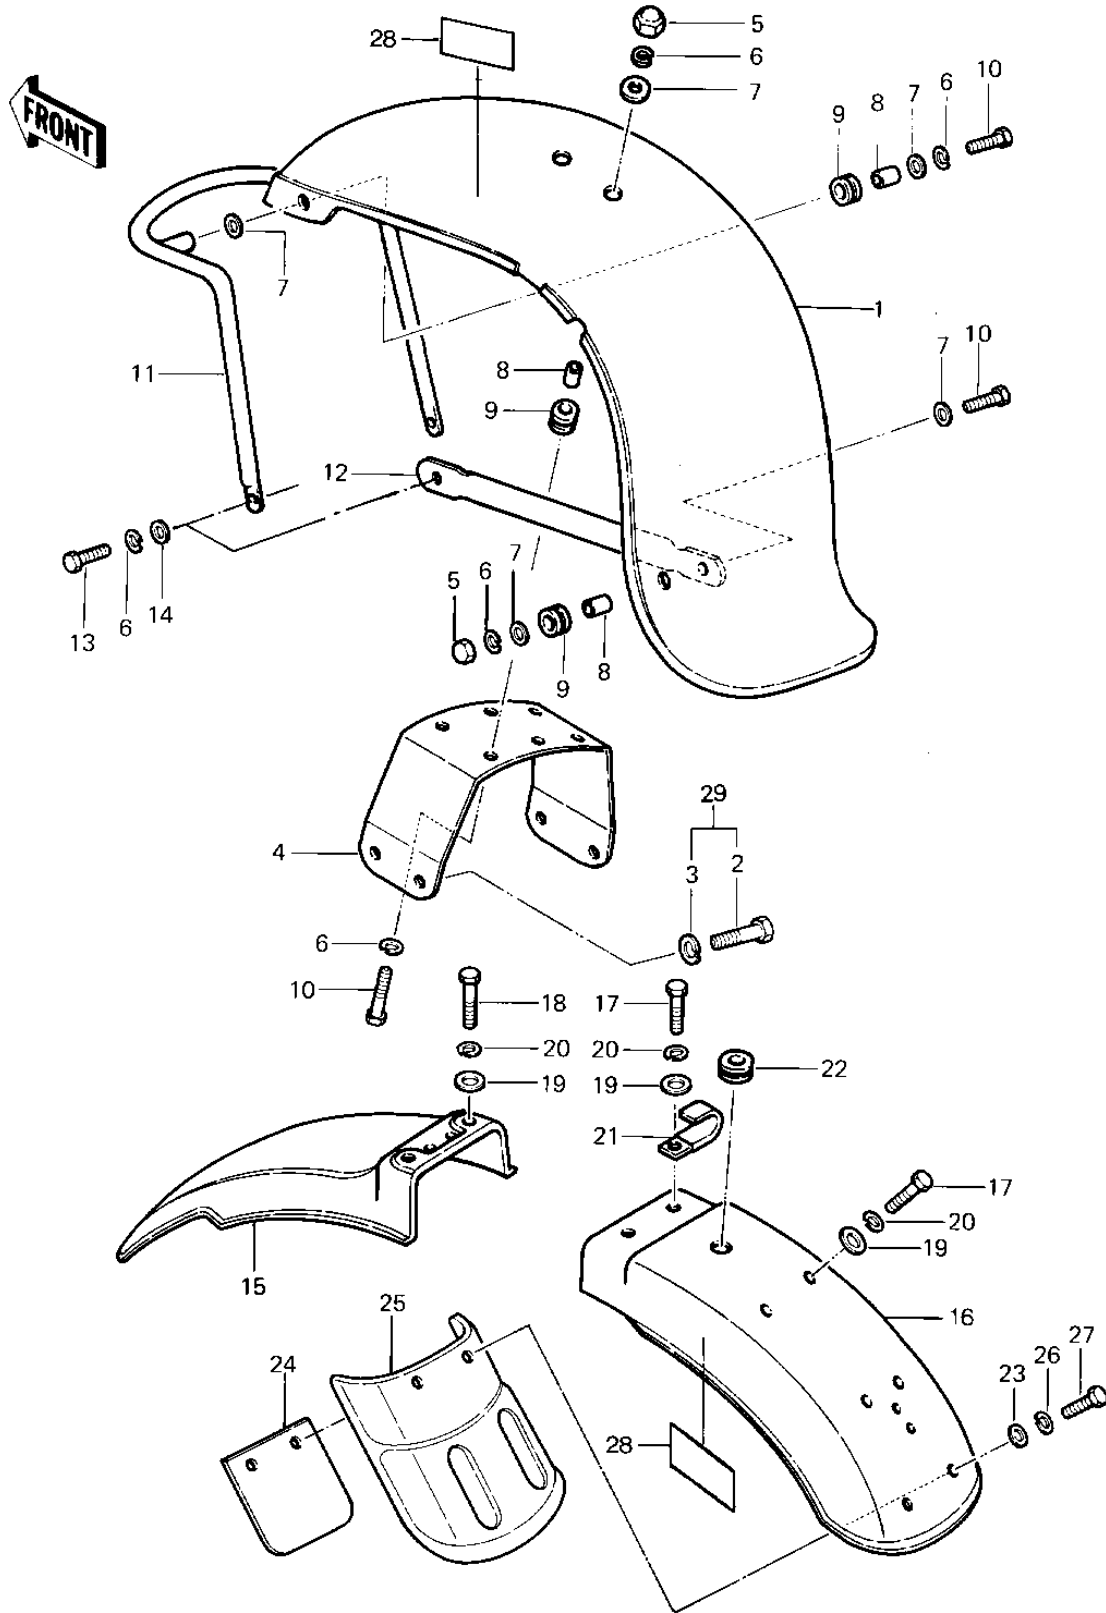

1982 Police 1000 PARTS DIAGRAM

FENDERS

1982 Police 1000 PARTS LIST

FENDERS

ITEM NAME	PART NUMBER	QUANTITY
FENDER-FR,WHITE (Ref # 1)	35004-4004-8C	1
FENDER-FR.JET WHITE (Ref # 1)	35004-4007-8C	1
BOLT-UPSET,6X20 (Ref # 2)	112G0620	4
WASHER SPRING 8MM (Ref # 3)	461F0800	4
BRACE,FRONT FENDER (Ref # 4)	35009-1001	1
NUT-6MM (Ref # 5)	322N0600	4
NUT-6MM (Ref # 5)	322N0600	6
WASHER SPRING 6MM (Ref # 6)	461F0600	8
WASHER SPRING 6MM (Ref # 6)	461F0600	10
WASHER-PLAIN (Ref # 7)	92022-193	8
WASHER-PLAIN (Ref # 7)	92022-193	10
COLLAR 6.8X10X10.5 (Ref # 8)	92027-120	6
COLLAR 6.8X10X10.5 (Ref # 8)	92027-120	8
GROMMET (Ref # 9)	92071-046	6
GROMMET (Ref # 9)	92071-046	8
BOLT-UPSET (Ref # 10)	112G0625	6
STAY,FR FENDER,FR (Ref # 11)	35011-4001	1
STAY,FENDER-RR (Ref # 12)	35011-4004	2
BOLT-UPSET 6X14 (Ref # 13)	112B0614	2
BOLT-UPSET 6X14 (Ref # 13)	112B0614	4
WASHER PLAIN 6MM (Ref # 14)	410B0600	2
WASHER PLAIN 6MM (Ref # 14)	410B0600	4
FENDER-RR (Ref # 15)	35022-1071	1
FENDER-RR,WHITE (Ref # 16)	35022-1099-8C	1
BOLT-UPSET 6X14 (Ref # 17)	112B0614	4
BOLT 6X22 (Ref # 18)	112B0622	2
WASHER PLAIN 6MM (Ref # 19)	411B0600	6
WASHER SPRING 6MM (Ref # 20)	461F0600	6
CLAMP,WIRING HARNESS (Ref # 21)	92037-1069	1