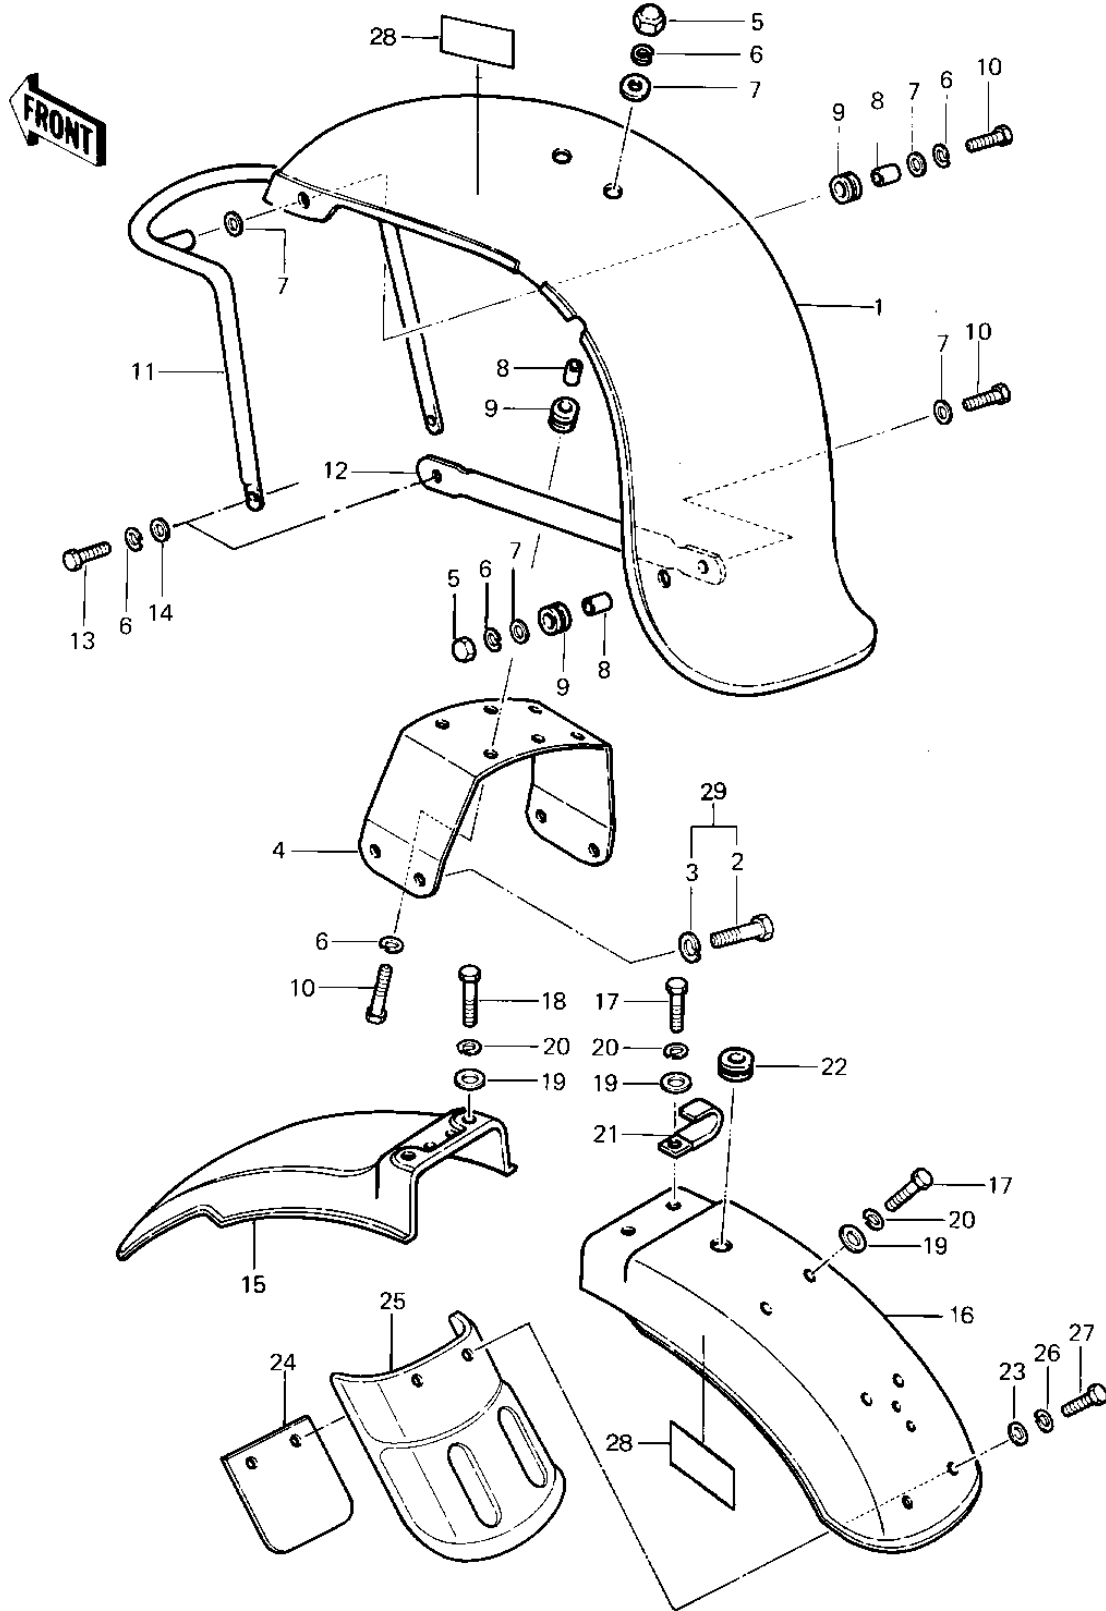

# 1982 Police 1000 PARTS DIAGRAM

# 1982 Police 1000 PARTS LIST

## FENDERS

ITEM NAME	PART NUMBER	QUANTITY
FENDER-FR,WHITE (Ref # 1)	35004-4004-8C	1
FENDER-FR.JET WHITE (Ref # 1)	35004-4007-8C	1
BOLT-UPSET,6X20 (Ref # 2)	112G0620	4
WASHER SPRING 8MM (Ref # 3)	461F0800	4
BRACE,FRONT FENDER (Ref # 4)	35009-1001	1
NUT-6MM (Ref # 5)	322N0600	4
NUT-6MM (Ref # 5)	322N0600	6
WASHER SPRING 6MM (Ref # 6)	461F0600	8
WASHER SPRING 6MM (Ref # 6)	461F0600	10
WASHER-PLAIN (Ref # 7)	92022-193	8
WASHER-PLAIN (Ref # 7)	92022-193	10
COLLAR 6.8X10X10.5 (Ref # 8)	92027-120	6
COLLAR 6.8X10X10.5 (Ref # 8)	92027-120	8
GROMMET (Ref # 9)	92071-046	6
GROMMET (Ref # 9)	92071-046	8
BOLT-UPSET (Ref # 10)	112G0625	6
STAY,FR FENDER,FR (Ref # 11)	35011-4001	1
STAY,FENDER-RR (Ref # 12)	35011-4004	2
BOLT-UPSET 6X14 (Ref # 13)	112B0614	2
BOLT-UPSET 6X14 (Ref # 13)	112B0614	4
WASHER PLAIN 6MM (Ref # 14)	410B0600	2
WASHER PLAIN 6MM (Ref # 14)	410B0600	4
FENDER-RR (Ref # 15)	35022-1071	1
FENDER-RR,WHITE (Ref # 16)	35022-1099-8C	1
BOLT-UPSET 6X14 (Ref # 17)	112B0614	4
BOLT 6X22 (Ref # 18)	112B0622	2
WASHER PLAIN 6MM (Ref # 19)	411B0600	6
WASHER SPRING 6MM (Ref # 20)	461F0600	6
CLAMP,WIRING HARNESS (Ref # 21)	92037-1069	1