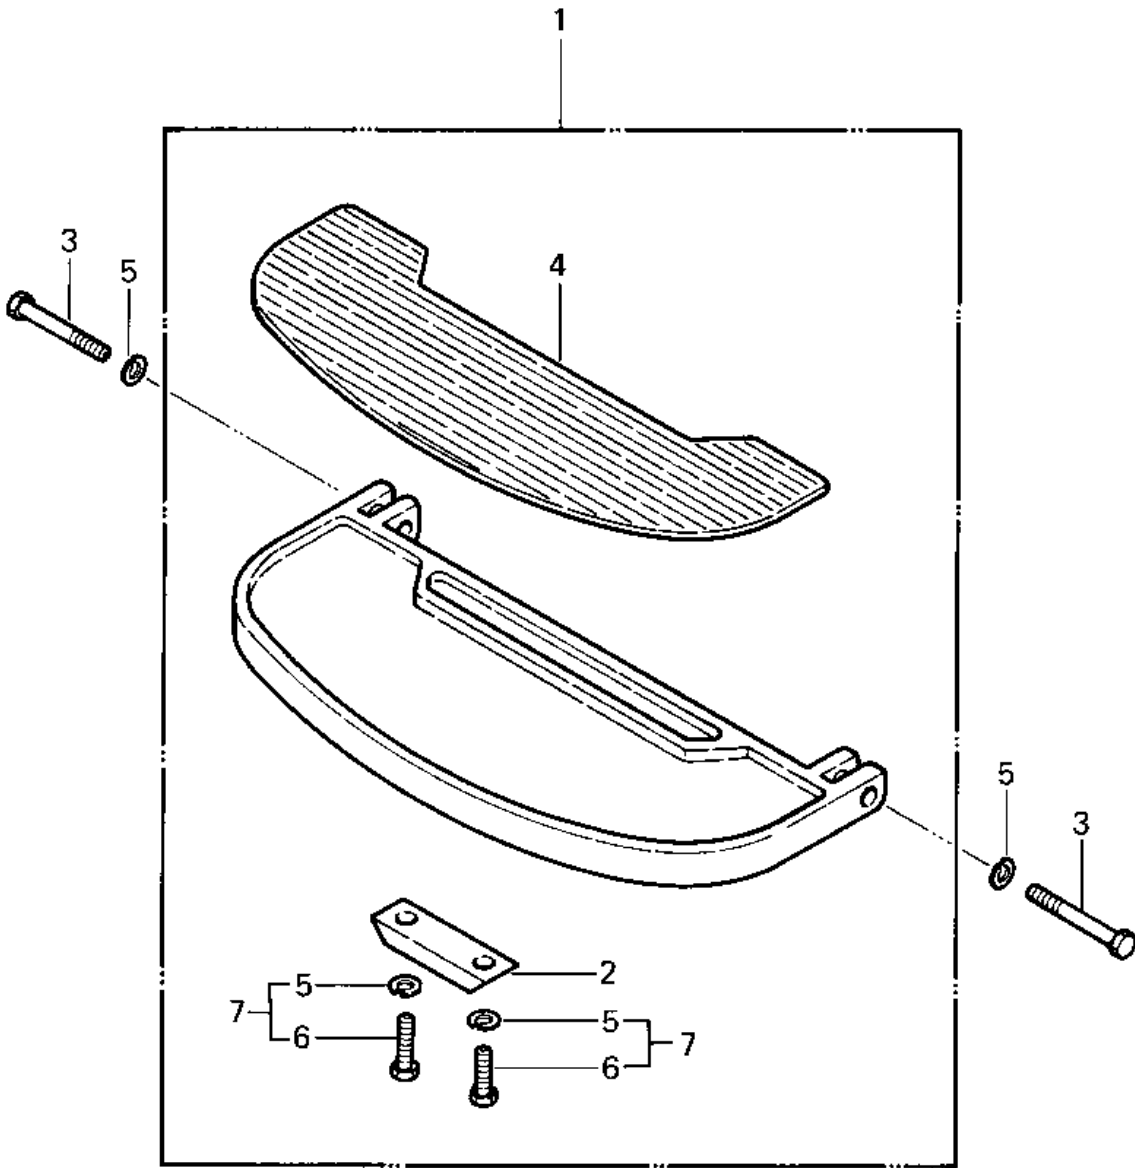

1984 Police 1000 PARTS DIAGRAM

FOOTRESTS

1984 Police 1000 PARTS LIST

FOOTRESTS

| ITEM NAME | PART NUMBER | QUANTITY |
|-------------------------------|-------------|----------|
| FOOTBOARD ASSY. (Ref # 1) | 34027-1002 | 1 |
| PLATE,FOOTBRD, SKID (Ref # 2) | 13169-1011 | 1 |
| BOLT-UPSET (Ref # 3) | 112G0645 | 2 |
| DAMPER ASSY,STEP (Ref # 4) | 92075-4002 | 1 |
| WASHER SPRING 6MM (Ref # 5) | 461F0600 | 2 |
| BOLT,6X10 (Ref # 6) | 112G0610 | 1 |
| BOLT (6X10) (Ref # 7) | 180B0610 | 1 |