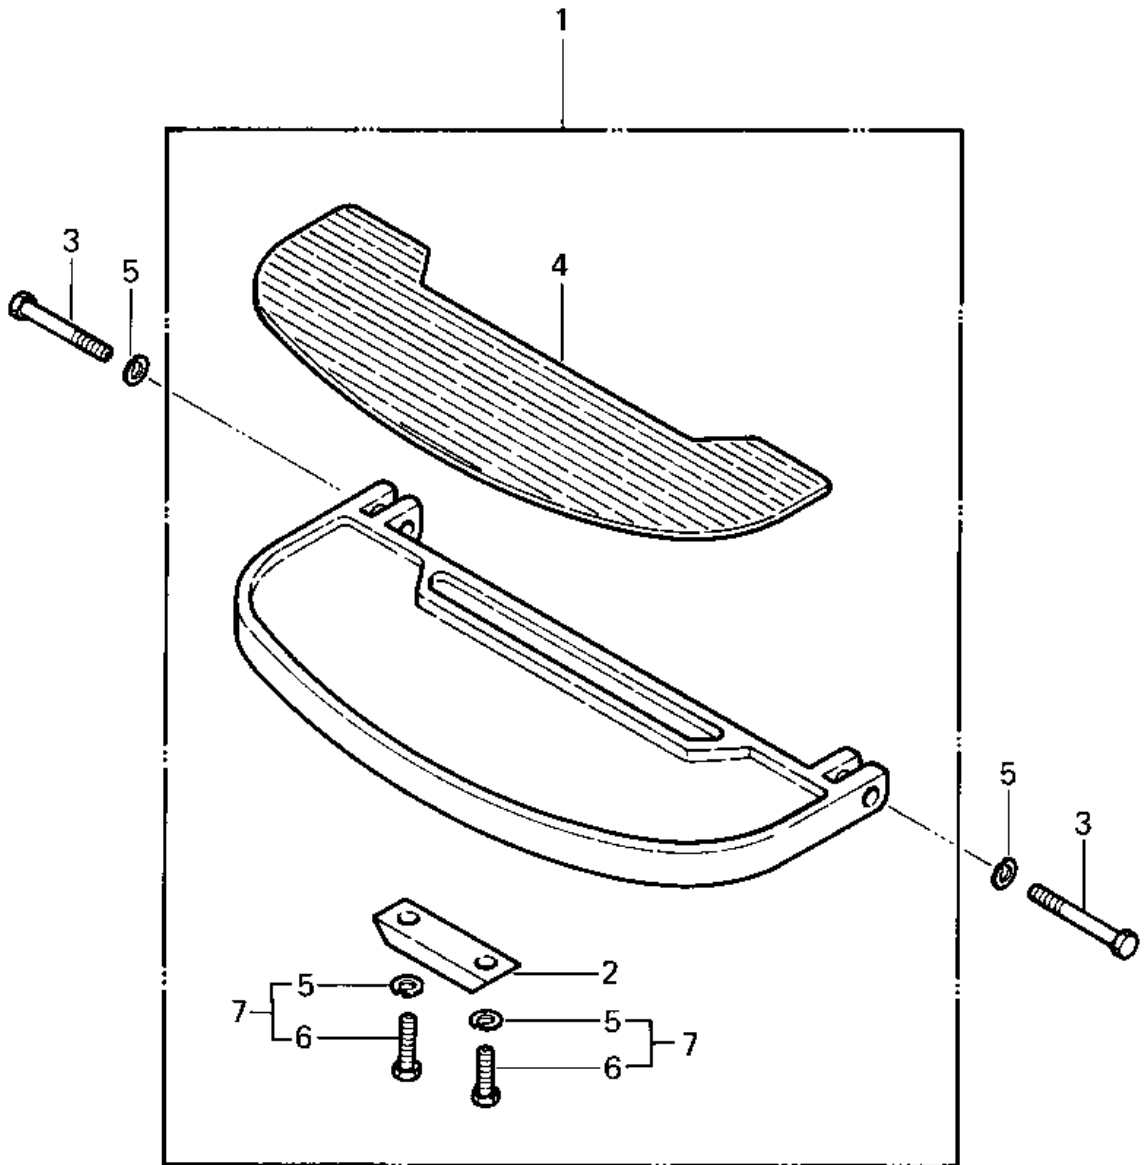

1982 Police 1000 PARTS DIAGRAM

FOOTRESTS

1982 Police 1000 PARTS LIST

FOOTRESTS

ITEM NAME	PART NUMBER	QUANTITY
FOOTBOARD ASSY. (Ref # 1)	34027-1002	2
PLATE,FOOTBRD, SKID (Ref # 2)	13169-1011	2
BOLT-UPSET (Ref # 3)	112G0645	4
BOLT-UPSET (Ref # 3)	112G0645	4
DAMPER ASSY,STEP (Ref # 4)	92075-4002	2
WASHER SPRING 6MM (Ref # 5)	461F0600	8
WASHER SPRING 6MM (Ref # 5)	461F0600	4
BOLT,6X10 (Ref # 6)	112G0610	4
BOLT (6X10) (Ref # 7)	180B0610	4