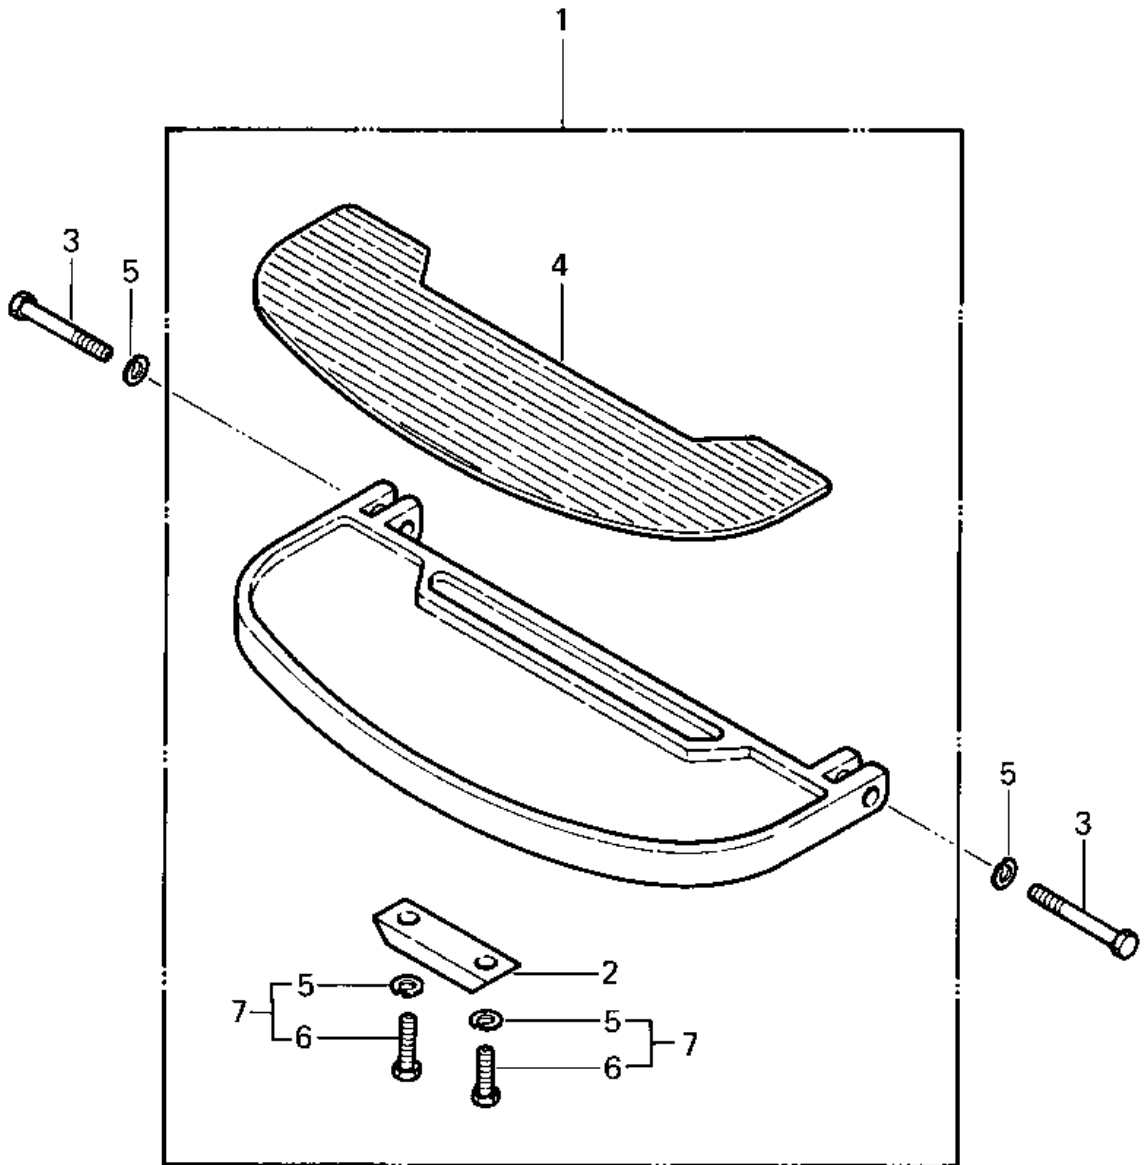

# 1982 Police 1000 PARTS DIAGRAM

FOOTRESTS

# 1982 Police 1000 PARTS LIST

## FOOTRESTS

ITEM NAME	PART NUMBER	QUANTITY
FOOTBOARD ASSY. (Ref # 1)	34027-1002	2
PLATE,FOOTBRD, SKID (Ref # 2)	13169-1011	2
BOLT-UPSET (Ref # 3)	112G0645	4
BOLT-UPSET (Ref # 3)	112G0645	4
DAMPER ASSY,STEP (Ref # 4)	92075-4002	2
WASHER SPRING 6MM (Ref # 5)	461F0600	8
WASHER SPRING 6MM (Ref # 5)	461F0600	4
BOLT,6X10 (Ref # 6)	112G0610	4
BOLT (6X10) (Ref # 7)	180B0610	4