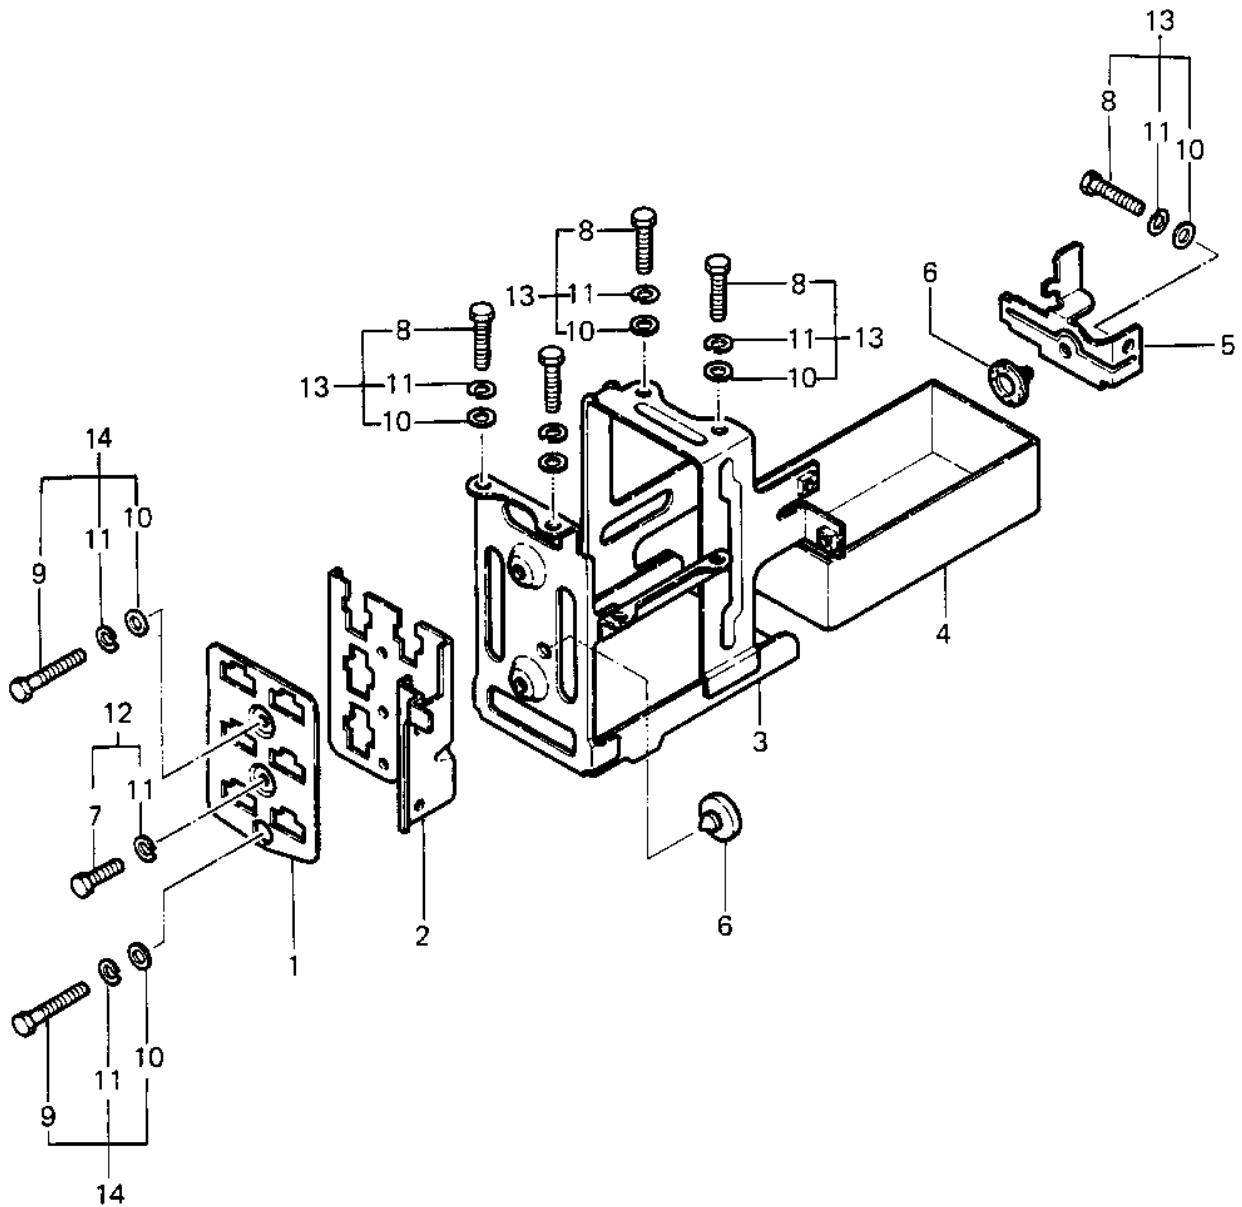

# 1985 Police 1000 PARTS DIAGRAM

## BATTERY CASE/ELECTRO BRACKET

# 1985 Police 1000 PARTS LIST

## BATTERY CASE/ELECTRO BRACKET

ITEM NAME	PART NUMBER	QUANTITY
BRACKET (Ref # 1)	11034-1918	
BRACKET-A,COUPLER (Ref # 2)	11036-1783	
BRACKET-A,COUPLER (Ref # 2)	11036-1783	
CASE-BATTERY (Ref # 3)	32097-1033	
CASE-BATTERY (Ref # 4)	32097-1034	
BAND,BATTERY CASE (Ref # 5)	92072-1213	
DAMPER RUBBER (Ref # 6)	92075-078	
BOLT,6X10 (Ref # 7)	112G0610	
BOLT-UPSET 6X14 (Ref # 8)	112B0614	
BOLT 6X22 (Ref # 9)	112B0622	
WASHER PLAIN 6MM (Ref # 10)	411B0600	
WASHER SPRING 6MM (Ref # 11)	461F0600	
BOLT (6X10) (Ref # 12)	180B0610	
BOLT-UPSET-WSP (Ref # 13)	187B0622	
BOLT-UPSET-WSP (Ref # 14)	187B0622	