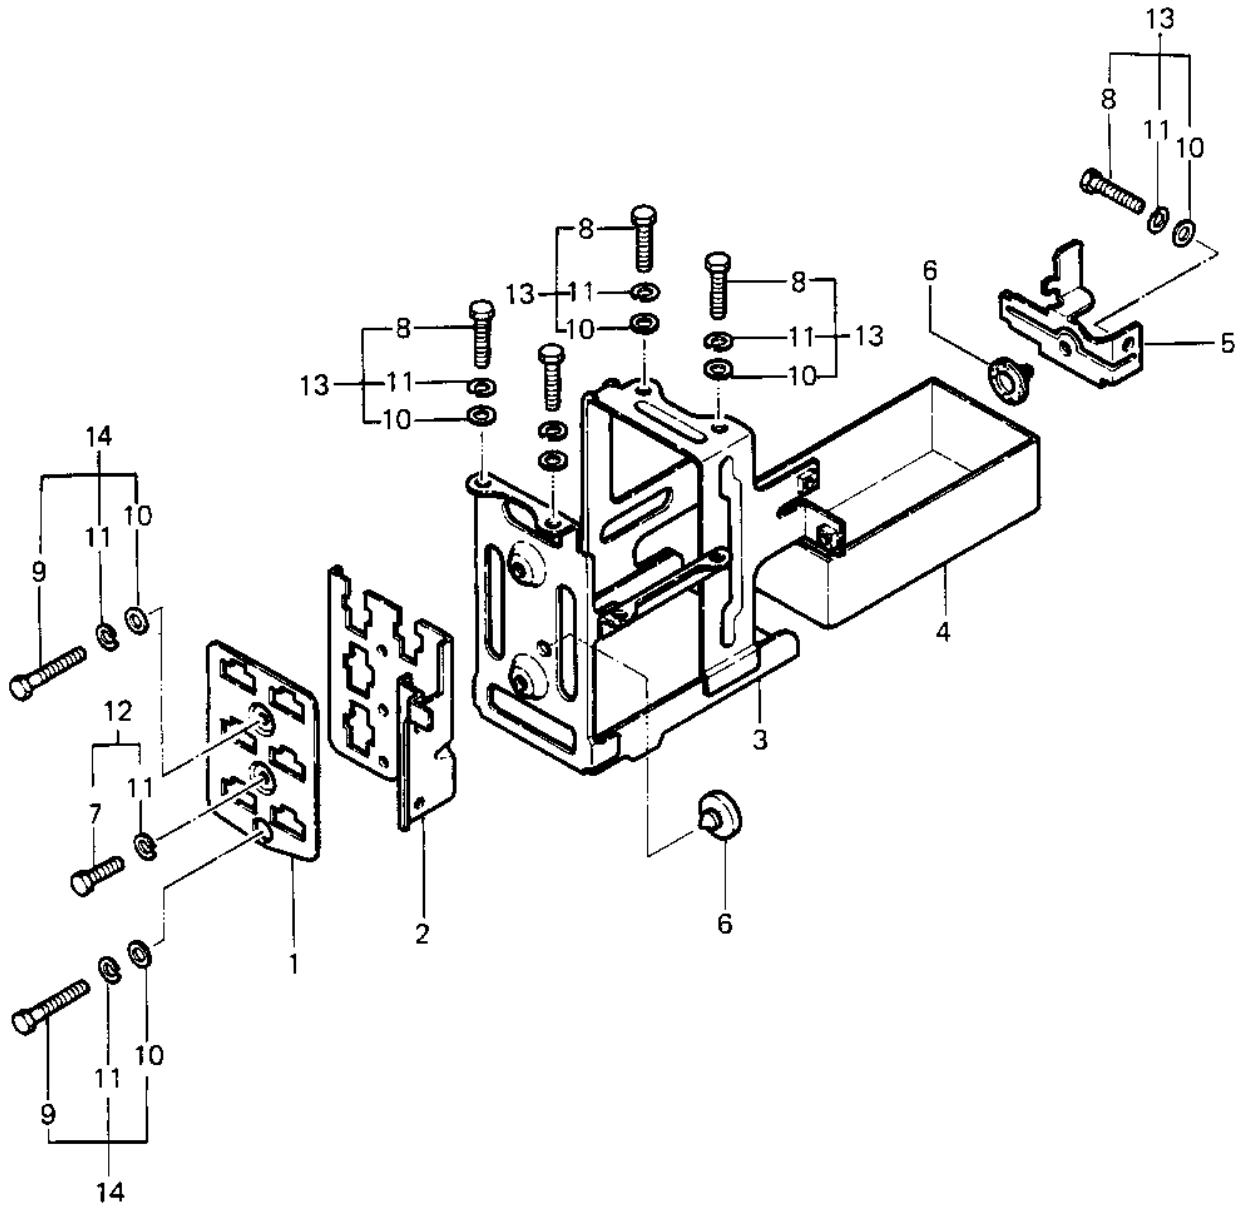

1982 Police 1000 PARTS DIAGRAM

BATTERY CASE/ELECTRO BRACKET

1982 Police 1000 PARTS LIST

BATTERY CASE/ELECTRO BRACKET

ITEM NAME	PART NUMBER	QUANTITY
BRACKET (Ref # 1)	11034-1918	1
BRACKET-A,COUPLER (Ref # 2)	11036-1783	1
BRACKET-A,COUPLER (Ref # 2)	11036-1783	1
CASE-BATTERY (Ref # 3)	32097-1033	1
CASE-BATTERY (Ref # 4)	32097-1034	1
BAND,BATTERY CASE (Ref # 5)	92072-1213	1
DAMPER RUBBER (Ref # 6)	92075-078	2
BOLT,6X10 (Ref # 7)	112G0610	1
BOLT-UPSET 6X14 (Ref # 8)	112B0614	5
BOLT 6X22 (Ref # 9)	112B0622	2
WASHER PLAIN 6MM (Ref # 10)	411B0600	7
WASHER SPRING 6MM (Ref # 11)	461F0600	8
BOLT (6X10) (Ref # 12)	180B0610	1
BOLT-UPSET-WSP (Ref # 13)	187B0622	2
BOLT-UPSET-WSP (Ref # 14)	187B0622	2