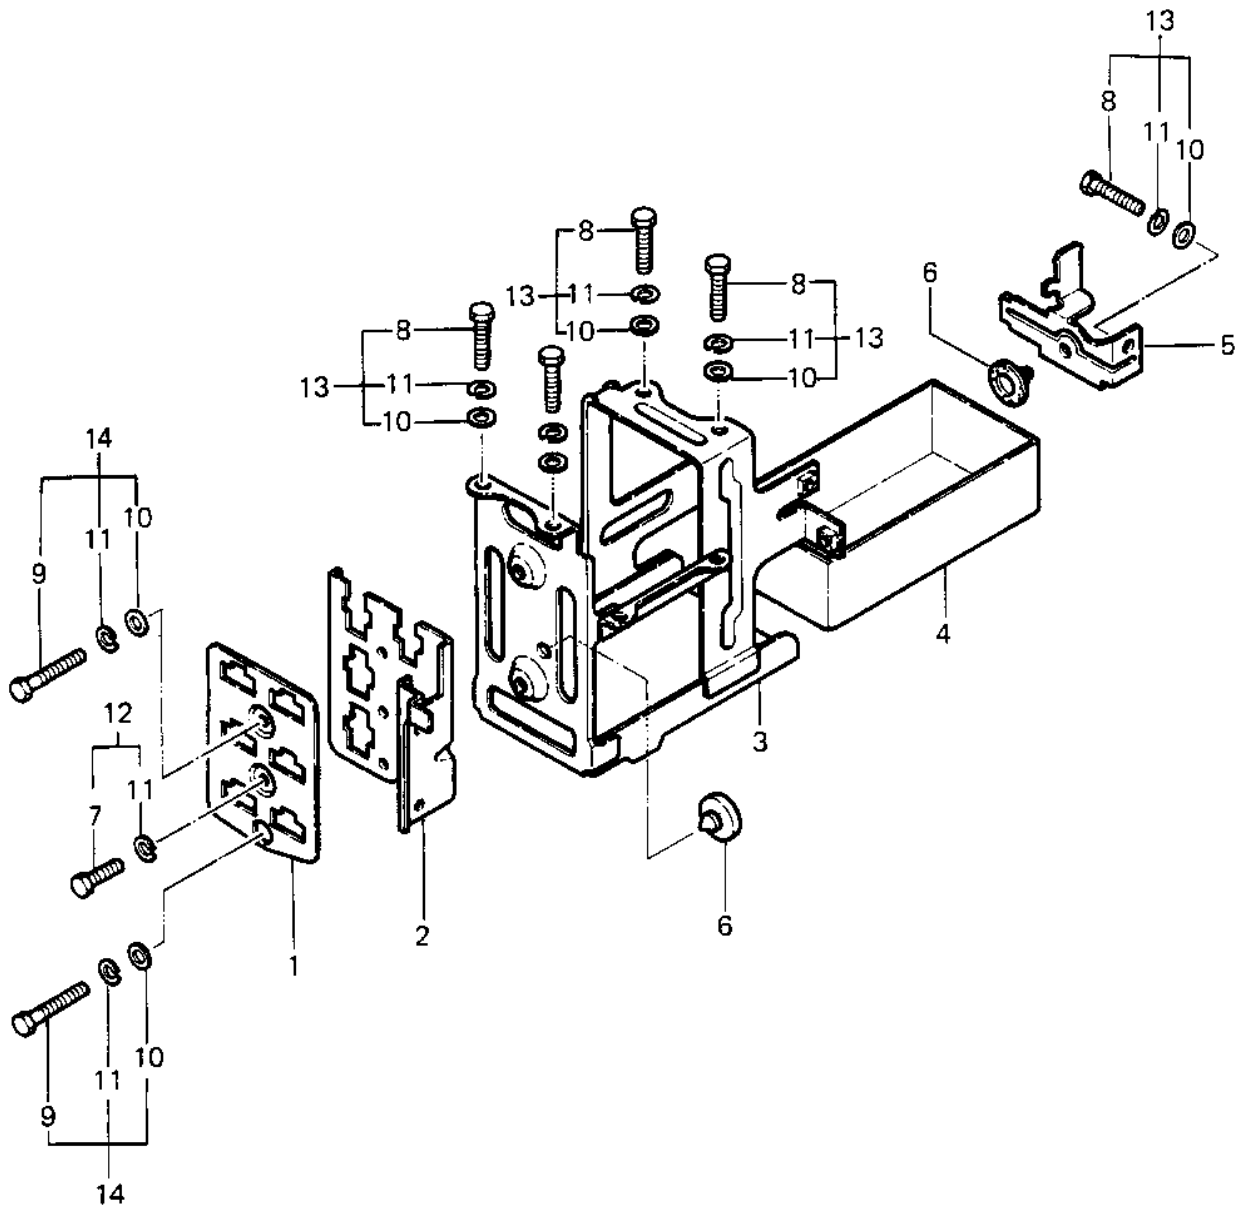

1982 Police 1000 PARTS DIAGRAM

BATTERY CASE/ELECTRO BRACKET

1982 Police 1000 PARTS LIST

BATTERY CASE/ELECTRO BRACKET

ITEM NAME	PART NUMBER	QUANTITY
BRACKET (Ref # 1)	11034-1918	1
BRACKET-A,COUPLER (Ref # 2)	11036-1783	1
BRACKET-A,COUPLER (Ref # 2)	11036-1783	1
CASE-BATTERY (Ref # 3)	32097-1033	1
CASE-BATTERY (Ref # 4)	32097-1034	1
BAND,BATTERY CASE (Ref # 5)	92072-1213	1
DAMPER RUBBER (Ref # 6)	92075-078	2
BOLT,6X10 (Ref # 7)	112G0610	1
BOLT-UPSET 6X14 (Ref # 8)	112B0614	5
BOLT 6X22 (Ref # 9)	112B0622	2
WASHER PLAIN 6MM (Ref # 10)	411B0600	7
WASHER SPRING 6MM (Ref # 11)	461F0600	8
BOLT (6X10) (Ref # 12)	180B0610	1
BOLT-UPSET-WSP (Ref # 13)	187B0622	2
BOLT-UPSET-WSP (Ref # 14)	187B0622	2