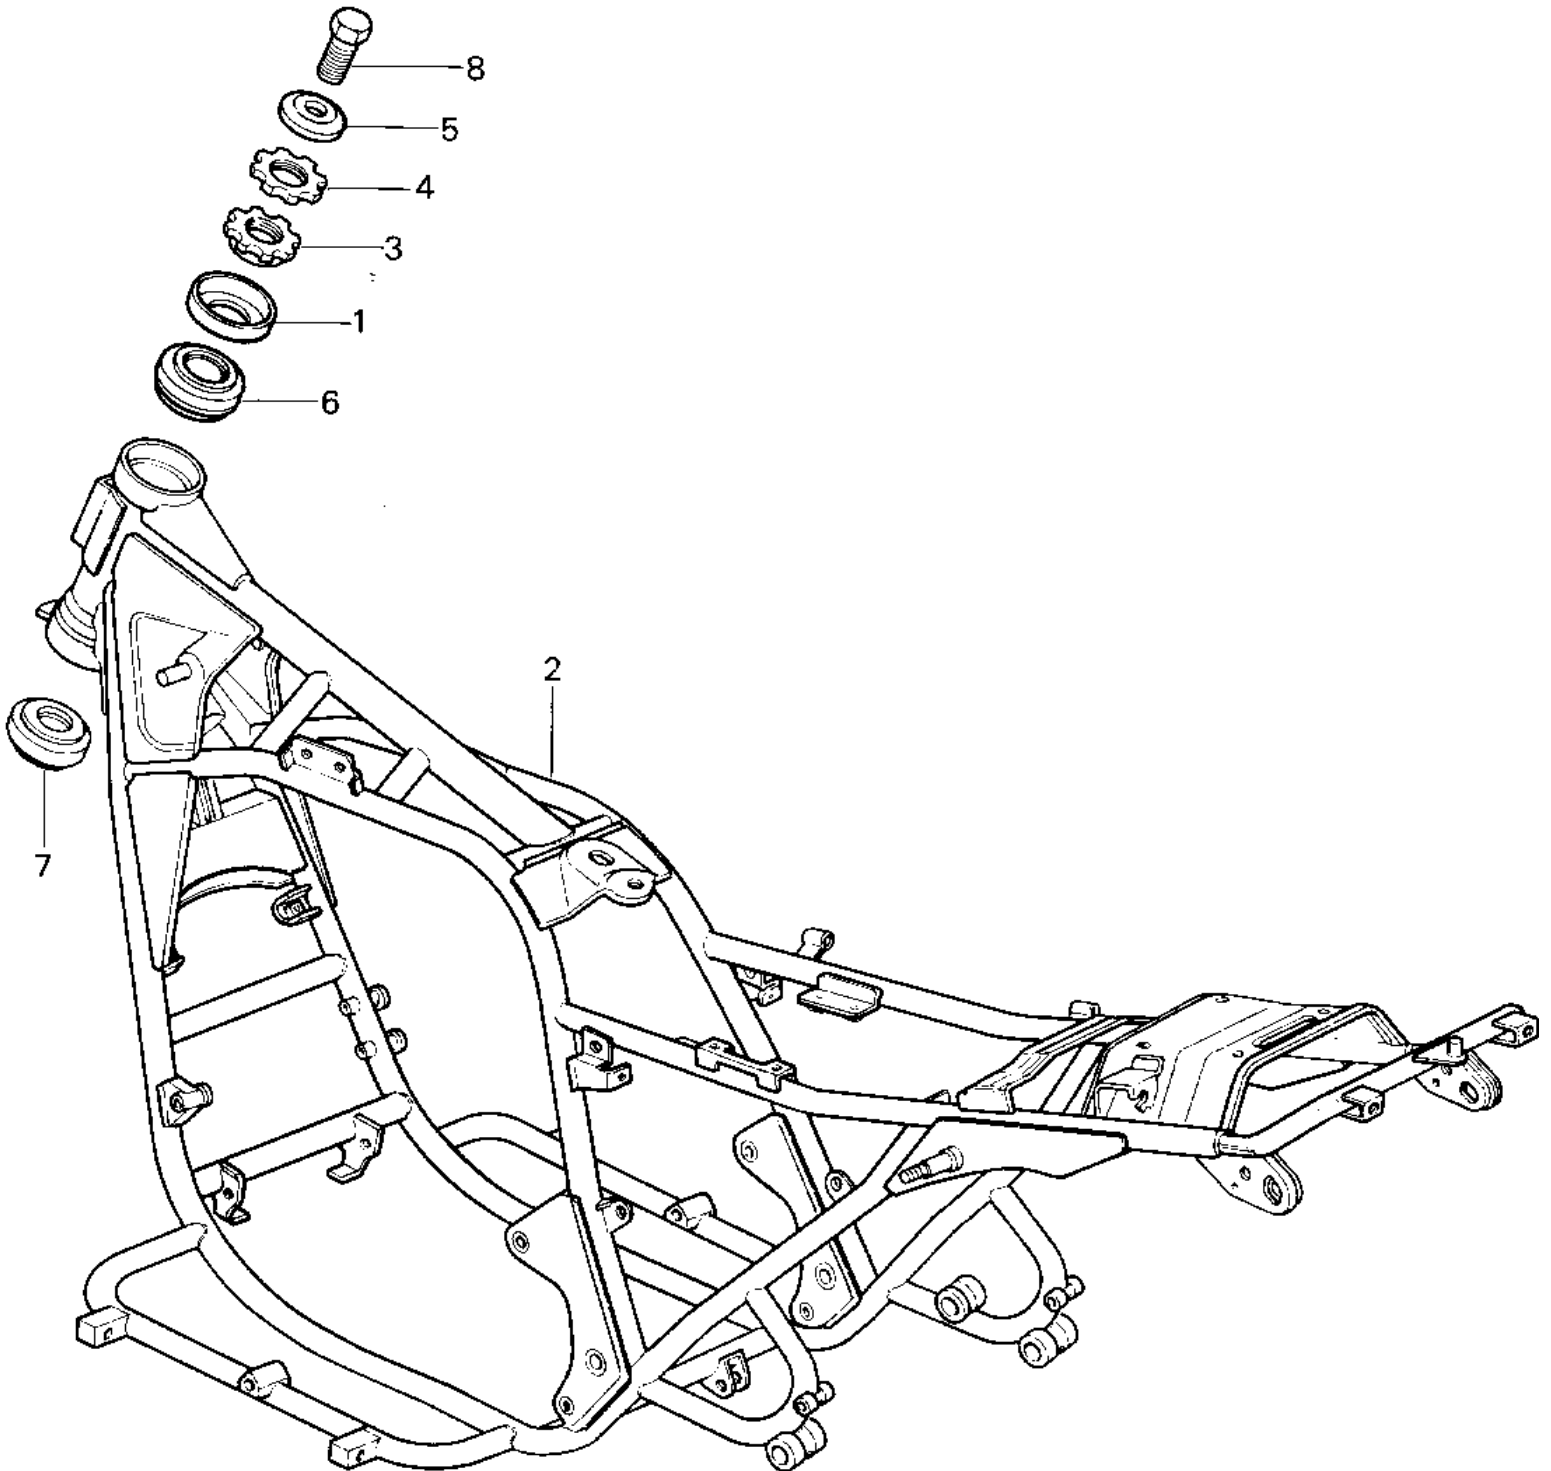

1985 Police 1000 PARTS DIAGRAM

FRAME

1985 Police 1000 PARTS LIST

FRAME

ITEM NAME	PART NUMBER	QUANTITY
CAP,STEERING STEM (Ref # 1)	46098-017	
FRAME (Ref # 2)	32160-1038	
NUT (Ref # 3)	92015-1128	
NUT (Ref # 4)	92015-1129	
WASHER (Ref # 5)	92022-1229	
BEARING,STEERING STEM (Ref # 6)	92047-017	
BRG,ROLLER,HR320/28XJ (Ref # 7)	92116-1009	
BOLT-SMALL-FINE (Ref # 8)	113G1425	