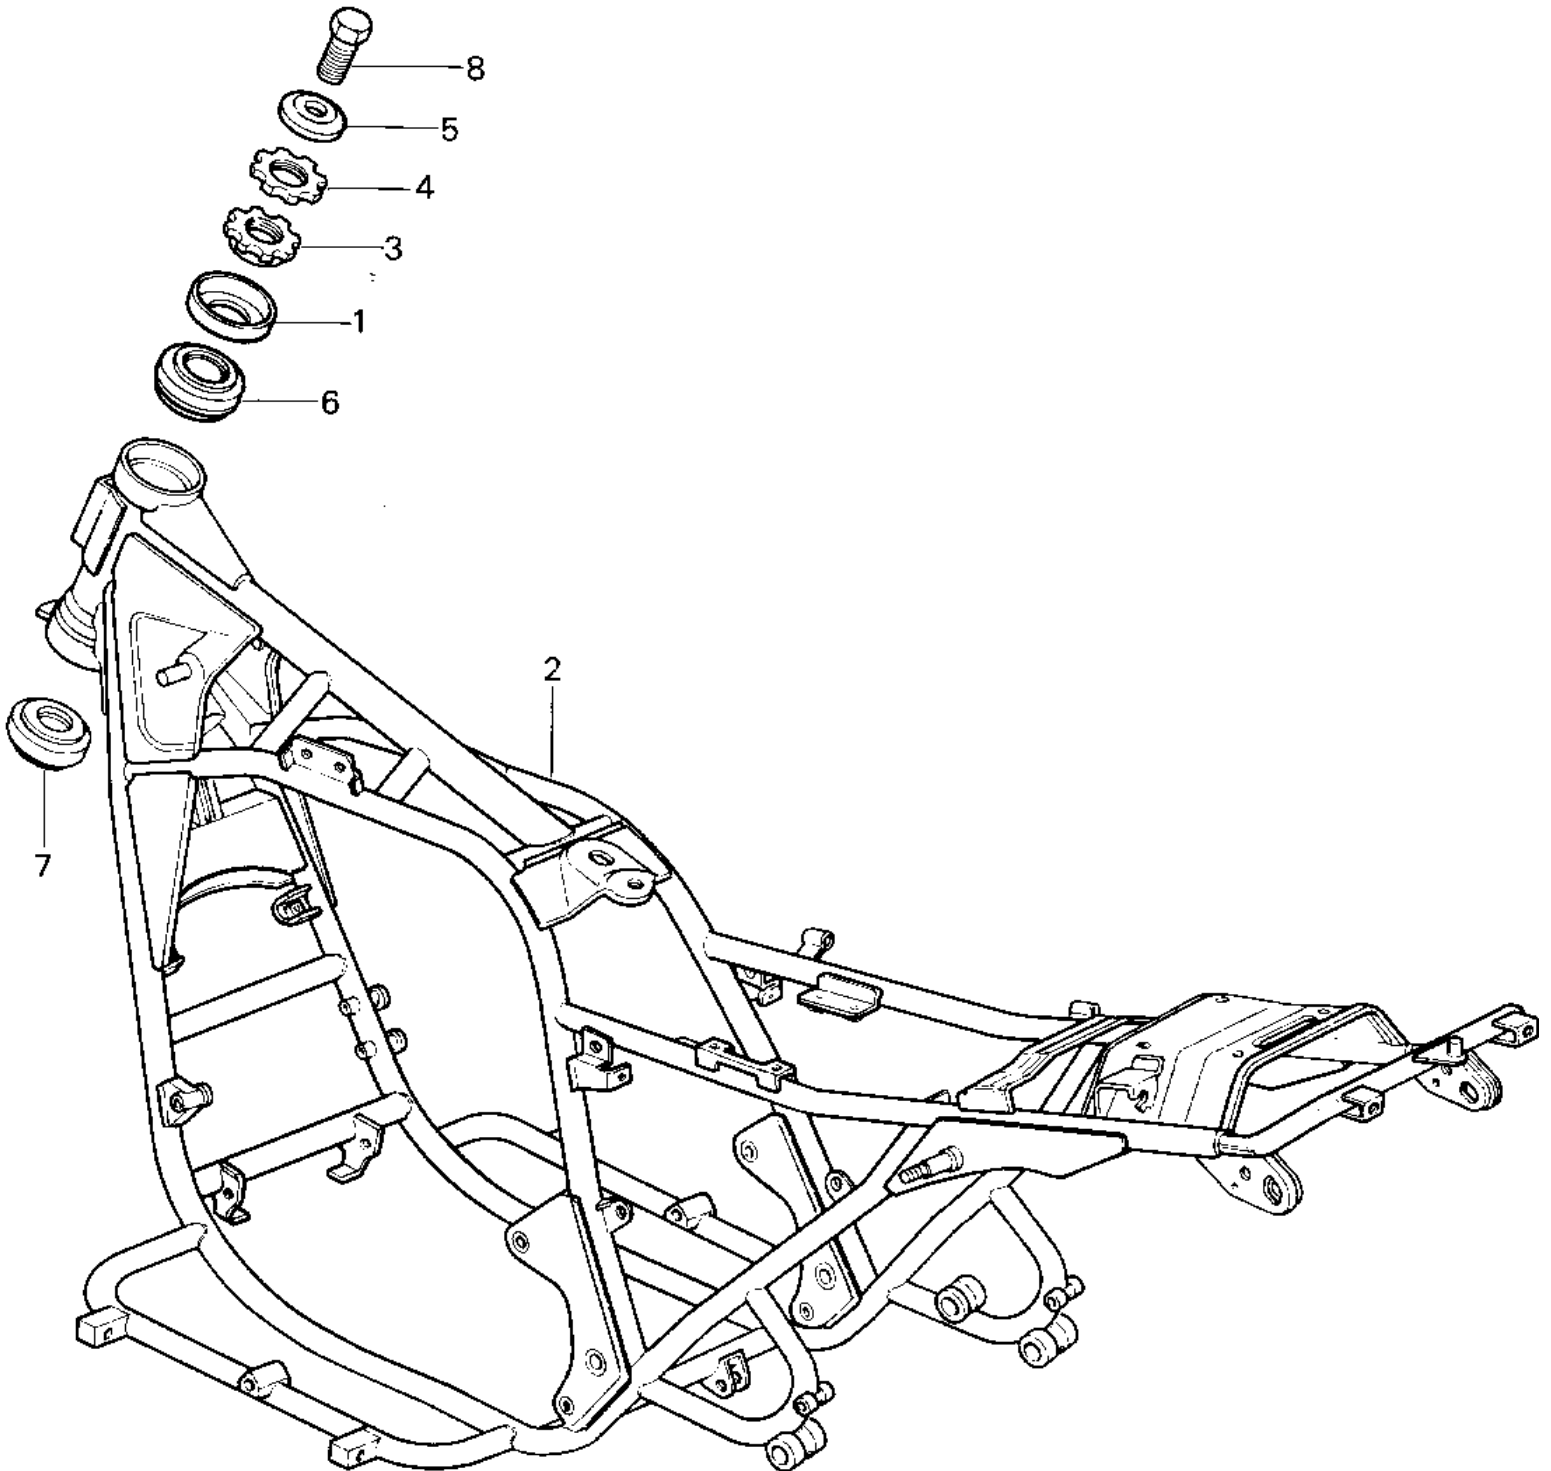

# 1982 Police 1000 PARTS DIAGRAM

FRAME

# 1982 Police 1000 PARTS LIST

## FRAME

<b>ITEM NAME</b>	<b>PART NUMBER</b>	<b>QUANTITY</b>
CAP,STEERING STEM (Ref # 1)	46098-017	1
FRAME (Ref # 2)	32160-1038	1
NUT (Ref # 3)	92015-1128	1
NUT (Ref # 4)	92015-1129	1
WASHER (Ref # 5)	92022-1229	1
BEARING,STEERING STEM (Ref # 6)	92047-017	1
BRG,ROLLER,HR320/28XJ (Ref # 7)	92116-1009	1
BOLT-SMALL-FINE (Ref # 8)	113G1425	1