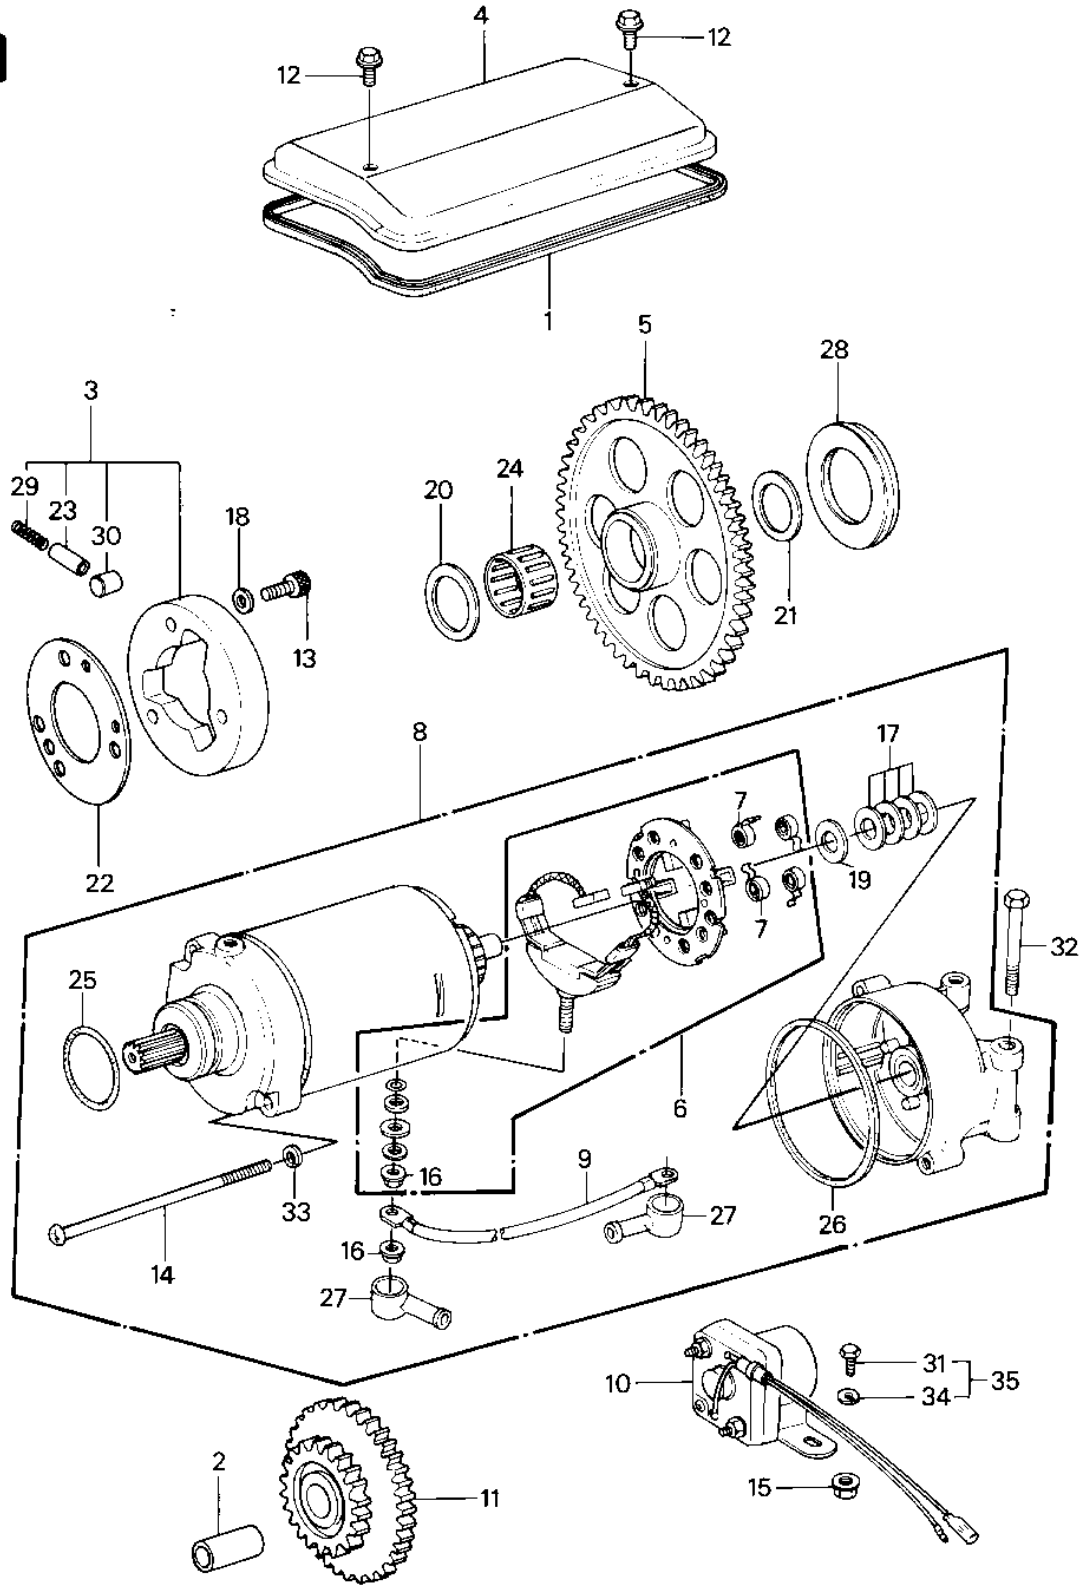

1985 Police 1000 PARTS DIAGRAM

STARTER MOTOR/STARTER CLUTCH

E1840-0015

1985 Police 1000 PARTS LIST

STARTER MOTOR/STARTER CLUTCH

ITEM NAME	PART NUMBER	QUANTITY
GASKET,START MOTOR CV (Ref # 1)	21166-001	
PIN-PISTON (Ref # 2)	13002-007	
CLUTCH ASSY,STARTING (Ref # 3)	13193-1006	
COVER (Ref # 4)	14025-1245	
GEAR,STARTING CLUTCH (Ref # 5)	16085-1012	
BRUSH SET,CARBON (Ref # 6)	21039-1005	
BRUSH,CARBON (Ref # 6)	21039-1053	
BRUSH,CARBON (Ref # 6)	21039-1053	
SPRING,CARBON BRUSH (Ref # 7)	21040-1002	
SPRING-BRUSH (Ref # 7)	21040-1003	
STARTER-ELECTRIC (Ref # 8)	21163-1143	
STARTER-ELECTRIC (Ref # 8)	21163-1143	
STARTER-ELECTRIC (Ref # 8)	21163-1143	
STARTER-ELECTRIC (Ref # 8)	21163-1086	
WIRE-LEAD,START MOTOR (Ref # 9)	26011-1135	
SWITCH,MAGNETIC (Ref # 10)	27010-1047	
GEAR,STARTING MOTOR (Ref # 11)	21167-002	
BOLT,6X10 (Ref # 12)	92001-1151	
BOLT (Ref # 13)	120P0816	
SCREW,PAN HEAD,6X110 (Ref # 14)	21015-005	
NUT-6MM (Ref # 15)	92015-1078	
NUT-6MM (Ref # 16)	92015-1078	
WASHER,THRUST,0.2T (Ref # 17)	21025-011	
WASHER,PLAIN (Ref # 18)	92022-1108	
WASHER,THRUST,0.8T (Ref # 19)	92022-1132	
SPACER (Ref # 20)	92026-1031	
SPACER (Ref # 21)	92026-1033	
PLATE,CLUTCH STARTER (Ref # 22)	92026-112	
PIN (Ref # 23)	92043-087	

1985 Police 1000 PARTS LIST

STARTER MOTOR/STARTER CLUTCH

ITEM NAME	PART NUMBER	QUANTITY
BEARING,NEEDLE,K25302 (Ref # 24)	92046-1022	
"0" RING,STARTING MTR (Ref # 25)	21027-004	
"0" RING,STARTER MOTR (Ref # 26)	92055-1086	
GROMMET,CORD (Ref # 27)	21017-017	
CAP,TERMINAL (Ref # 27)	11012-1354	
DAMPER RUBBER,6.3T (Ref # 28)	92075-1129	
DAMPER RUBBER,7.3T (Ref # 28)	92075-1130	
DAMPER RUBBER,8.3T (Ref # 28)	92075-1131	
SPRING (Ref # 29)	92081-110	
PIN (Ref # 30)	92122-001	
BOLT-UPSET,6X12 (Ref # 31)	112G0612	
BOLT,EXCLUSIVE (Ref # 32)	92001-1456	
BOLT,EXCLUSIVE (Ref # 32)	92001-1456	
WASHER SPRING 5MM (Ref # 33)	461F0500	
WASHER SPRING 6MM (Ref # 34)	461F0600	
BOLT 6X12 (Ref # 35)	180B0612	