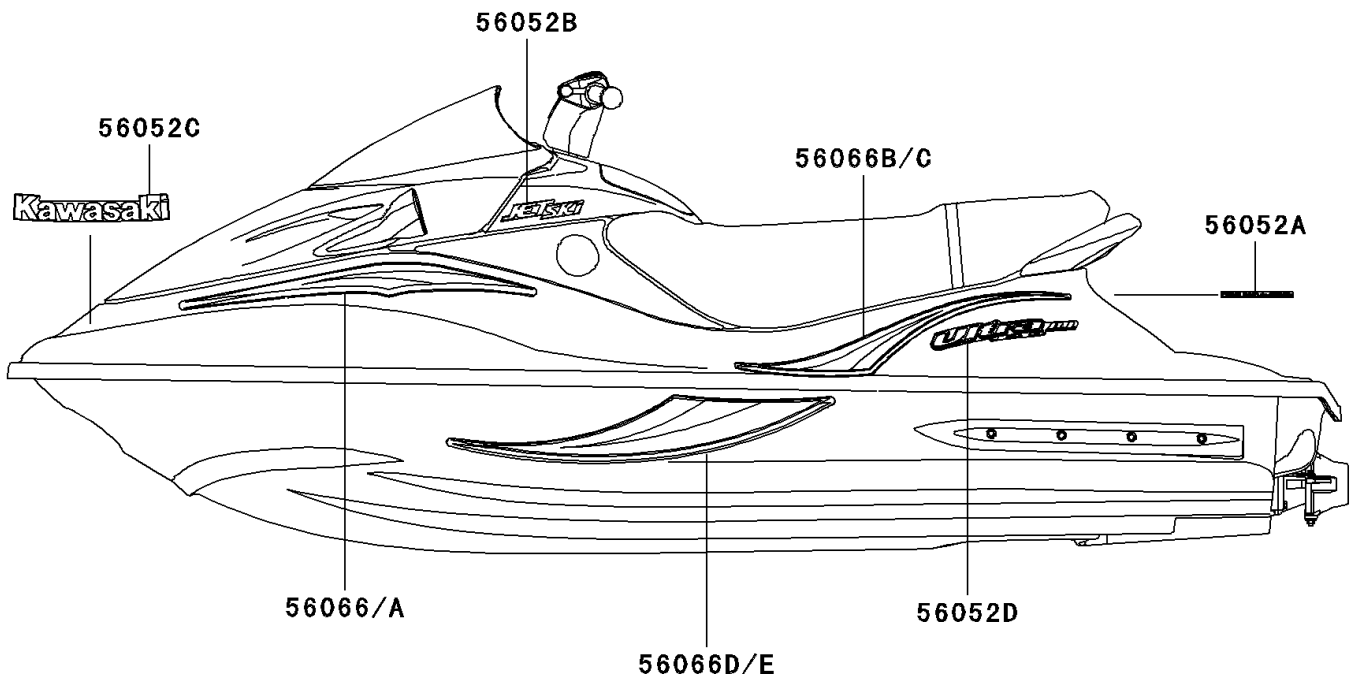

2004 Ultra 130 PARTS DIAGRAM

Decals(JH1100-B4)

F3880C

2004 Ultra 130 PARTS LIST

Decals(JH1100-B4)

ITEM NAME	PART NUMBER	QUANTITY
MARK,ENGINE,1100 TRIPLE DI (Ref # 56052)	56052-3733	1
MARK,DECK,FICHT RAM INJECTION (Ref # 56052A)	56052-3789	1
MARK,HANDLE COVER,JET SKI (Ref # 56052B)	56052-3793	2
MARK,DECK,KAWASAKI (Ref # 56052C)	56052-3811	2
MARK,DECK,ULTRA 130 D.I. (Ref # 56052D)	56052-3813	2
PATTERN,DECK,FR,LH (Ref # 56066)	56066-3766	1
PATTERN,DECK,FR,RH (Ref # 56066A)	56066-3767	1
PATTERN,DECK,RR,LH (Ref # 56066B)	56066-3768	1
PATTERN,DECK,RR,RH (Ref # 56066C)	56066-3769	1
PATTERN,HULL,LH (Ref # 56066D)	56066-3770	1
PATTERN,HULL,RH (Ref # 56066E)	56066-3771	1