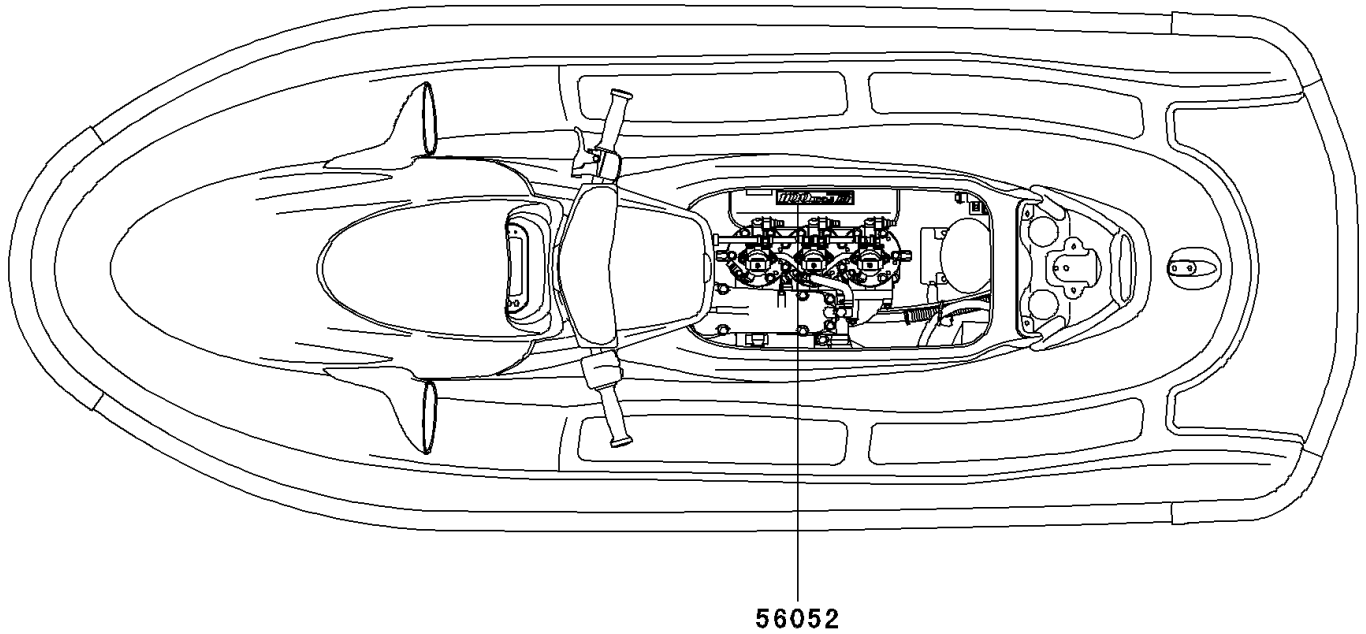

2004 Ultra 130 PARTS DIAGRAM

Decals(JH1100-B4)

F3880C

2004 Ultra 130 PARTS LIST

Decals(JH1100-B4)

ITEM NAME	PART NUMBER	QUANTITY
MARK,ENGINE,1100 TRIPLE DI (Ref # 56052)	56052-3733	1
MARK,DECK,FICHT RAM INJECTION (Ref # 56052A)	56052-3789	1
MARK,HANDLE COVER,JET SKI (Ref # 56052B)	56052-3793	2
MARK,DECK,KAWASAKI (Ref # 56052C)	56052-3811	2
MARK,DECK,ULTRA 130 D.I. (Ref # 56052D)	56052-3813	2
PATTERN,DECK,FR,LH (Ref # 56066)	56066-3766	1
PATTERN,DECK,FR,RH (Ref # 56066A)	56066-3767	1
PATTERN,DECK,RR,LH (Ref # 56066B)	56066-3768	1
PATTERN,DECK,RR,RH (Ref # 56066C)	56066-3769	1
PATTERN,HULL,LH (Ref # 56066D)	56066-3770	1
PATTERN,HULL,RH (Ref # 56066E)	56066-3771	1