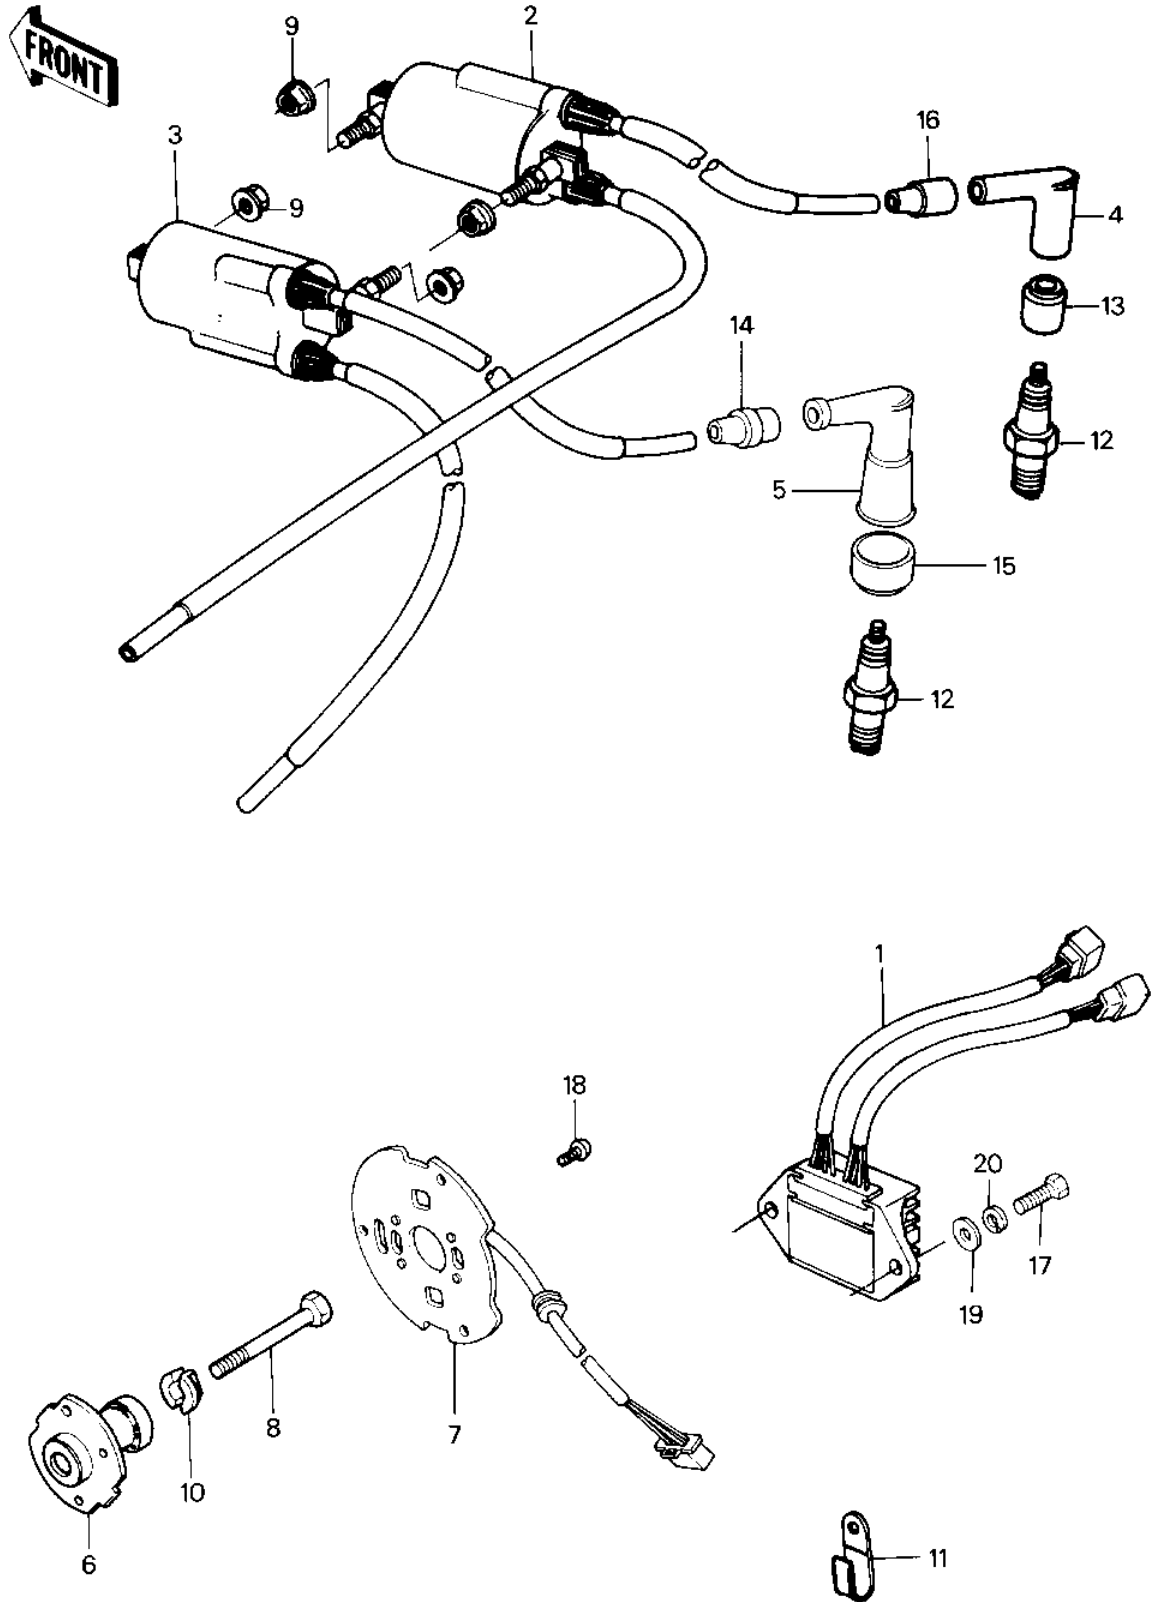

1985 Police 1000 PARTS DIAGRAM

IGNITION

1985 Police 1000 PARTS LIST

IGNITION

ITEM NAME	PART NUMBER	QUANTITY
IGNITER (Ref # 1)	21119-1041	
COIL-IGNITION (Ref # 2)	21121-1038	
COIL-IGNITION (Ref # 3)	21121-1039	
CAP-SPARK PLUG,RTFM20 (Ref # 4)	21130-1007	
CAP-SPARK PLUG (Ref # 5)	21130-1010	
GOVERNOR-BREAKER (Ref # 6)	21148-1020	
COIL-PULSING (Ref # 7)	59026-1012	
BOLT-8X63 (Ref # 8)	92001-1397	
NUT-6MM (Ref # 9)	92015-1078	
NUT-6MM (Ref # 9)	92015-1078	
WASHER,SPARK ADVANCER (Ref # 10)	92022-244	
CLAMP,WIRING HARNESS (Ref # 11)	21126-008	
SPARK PLUG BR8ES (Ref # 12)	BR8ES	
GROMMET-PLUG CAP,A (Ref # 13)	21131-004	
GROMMET,HIGH TENSION (Ref # 14)	21131-005	
GROMMET,PLUG CAP (Ref # 15)	21131-006	
GROMMET,SPARK PLG CAP (Ref # 16)	21132-005	
BOLT-UPSET (Ref # 17)	112G0618	
SCREW PAN HEAD 5X12 (Ref # 18)	220B0512	
WASHER PLAIN 6MM (Ref # 19)	411B0600	
WASHER SPRING 6MM (Ref # 20)	461F0600	