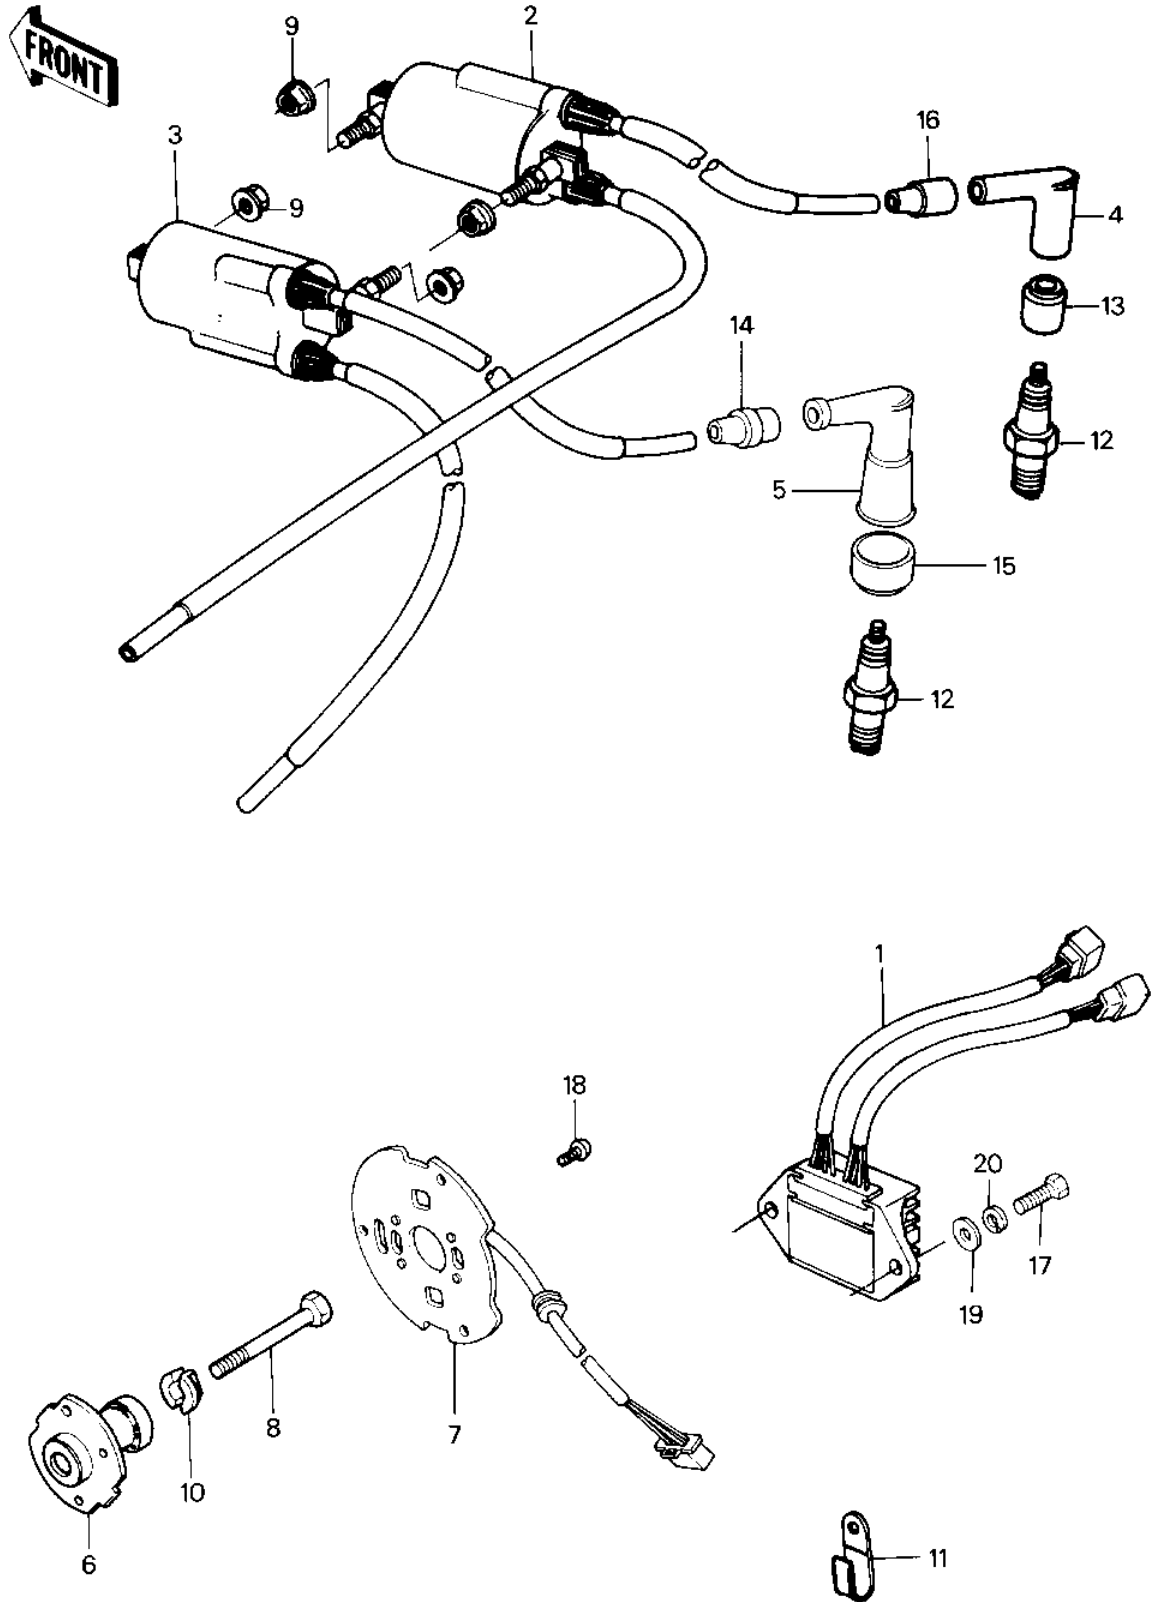

1982 Police 1000 PARTS DIAGRAM

IGNITION

1982 Police 1000 PARTS LIST

IGNITION

ITEM NAME	PART NUMBER	QUANTITY
IGNITER (Ref # 1)	21119-1041	1
COIL-IGNITION (Ref # 2)	21121-1038	1
COIL-IGNITION (Ref # 3)	21121-1039	1
CAP-SPARK PLUG,RTFM20 (Ref # 4)	21130-1007	2
CAP-SPARK PLUG (Ref # 5)	21130-1010	2
GOVERNOR-BREAKER (Ref # 6)	21148-1020	1
COIL-PULSING (Ref # 7)	59026-1012	1
BOLT-8X63 (Ref # 8)	92001-1397	1
NUT-6MM (Ref # 9)	92015-1078	4
NUT-6MM (Ref # 9)	92015-1078	4
WASHER,SPARK ADVANCER (Ref # 10)	92022-244	1
CLAMP,WIRING HARNESS (Ref # 11)	21126-008	5
SPARK PLUG BR8ES (Ref # 12)	BR8ES	4
GROMMET-PLUG CAP,A (Ref # 13)	21131-004	2
GROMMET,HIGH TENSION (Ref # 14)	21131-005	2
GROMMET,PLUG CAP (Ref # 15)	21131-006	2
GROMMET,SPARK PLG CAP (Ref # 16)	21132-005	2
BOLT-UPSET (Ref # 17)	112G0618	2
SCREW PAN HEAD 5X12 (Ref # 18)	220B0512	3
WASHER PLAIN 6MM (Ref # 19)	411B0600	2
WASHER SPRING 6MM (Ref # 20)	461F0600	2