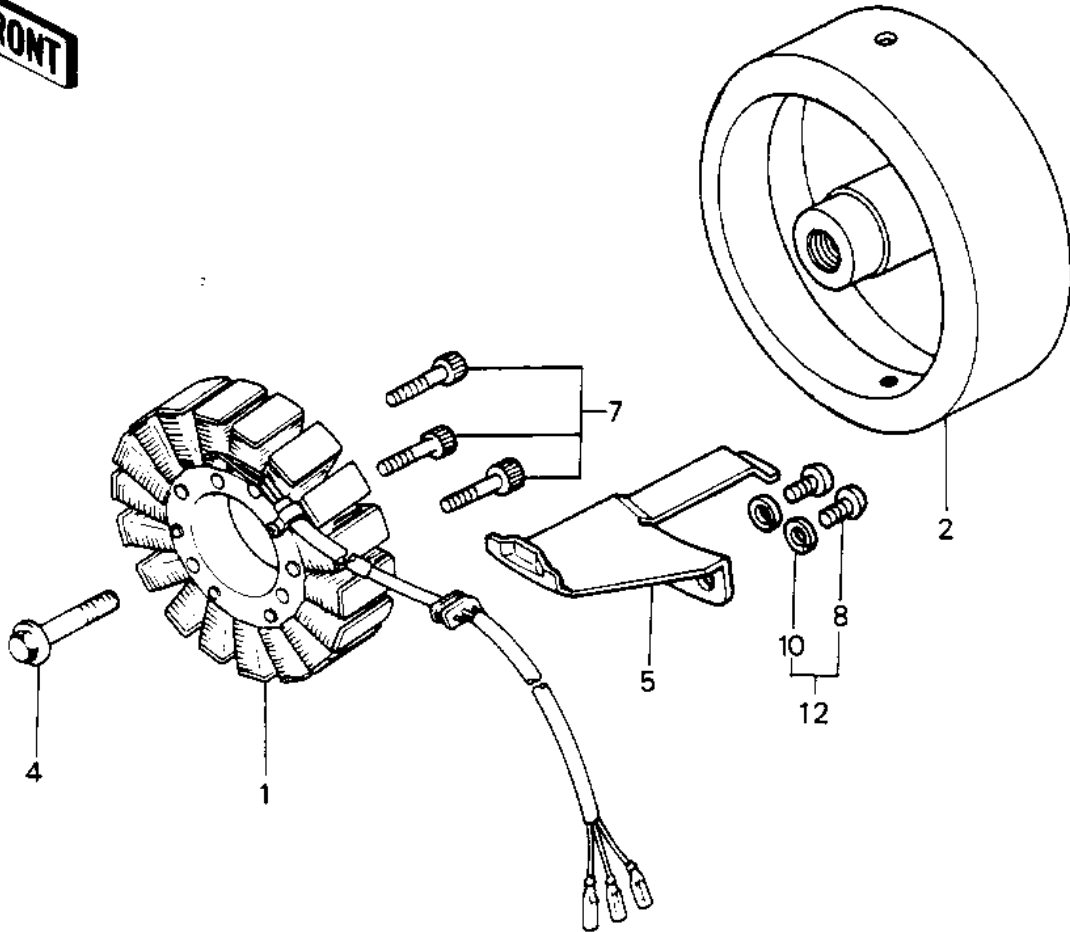

# 1985 Police 1000 PARTS DIAGRAM

GENERATOR/REGULATOR

# 1985 Police 1000 PARTS LIST

## GENERATOR/REGULATOR

ITEM NAME	PART NUMBER	QUANTITY
STATOR (Ref # 1)	21003-1040	
ROTOR (Ref # 2)	21007-1036	
REGULATOR-VOLTAGE (Ref # 3)	21066-1018	
BOLT,12X40 (Ref # 4)	92001-1146	
CLAMP (Ref # 5)	92037-1214	
BOLT-UPSET 6X14 (Ref # 6)	112B0614	
BOLT,SOCKET,6X30 (Ref # 7)	120P0630	
SCREW PAN HEAD 5X12 (Ref # 8)	220B0512	
WASHER PLAIN 6MM (Ref # 9)	411B0600	
WASHER SPRING 5MM (Ref # 10)	461F0500	
BOLT (Ref # 11)	186B0614	
SCREW-PAN-WS-CROS (Ref # 12)	223B0512	