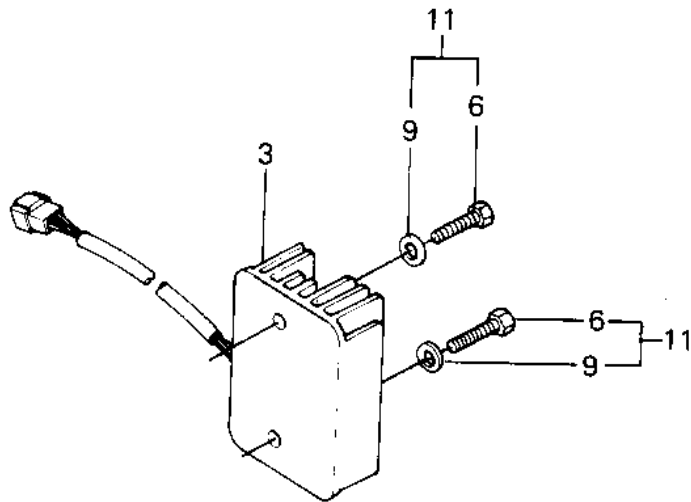

# 1985 Police 1000 PARTS DIAGRAM

GENERATOR/REGULATOR

# 1985 Police 1000 PARTS LIST

## GENERATOR/REGULATOR

ITEM NAME	PART NUMBER	QUANTITY
STATOR (Ref # 1)	21003-1040	
ROTOR (Ref # 2)	21007-1036	
REGULATOR-VOLTAGE (Ref # 3)	21066-1018	
BOLT,12X40 (Ref # 4)	92001-1146	
CLAMP (Ref # 5)	92037-1214	
BOLT-UPSET 6X14 (Ref # 6)	112B0614	
BOLT,SOCKET,6X30 (Ref # 7)	120P0630	
SCREW PAN HEAD 5X12 (Ref # 8)	220B0512	
WASHER PLAIN 6MM (Ref # 9)	411B0600	
WASHER SPRING 5MM (Ref # 10)	461F0500	
BOLT (Ref # 11)	186B0614	
SCREW-PAN-WS-CROS (Ref # 12)	223B0512	