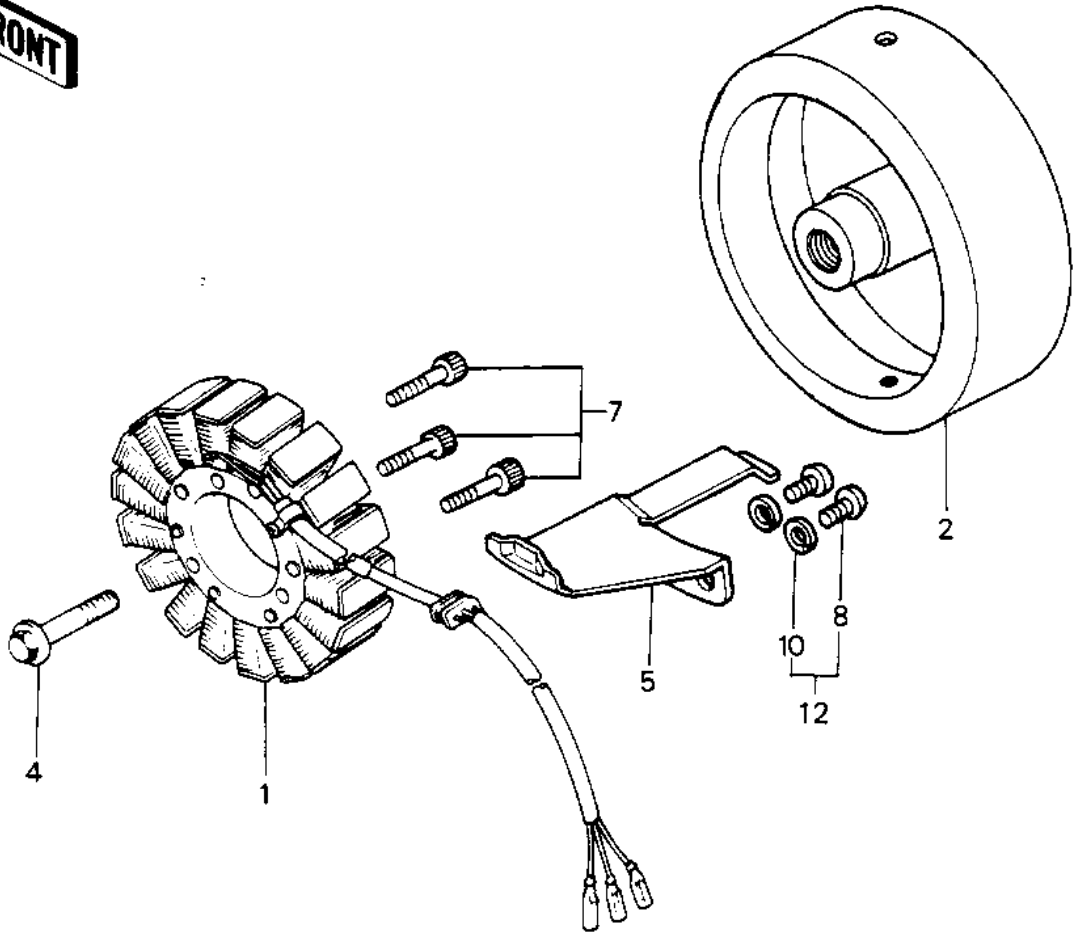

1982 Police 1000 PARTS DIAGRAM

GENERATOR/REGULATOR

1982 Police 1000 PARTS LIST

GENERATOR/REGULATOR

ITEM NAME	PART NUMBER	QUANTITY
STATOR (Ref # 1)	21003-1040	1
ROTOR (Ref # 2)	21007-1036	1
REGULATOR-VOLTAGE (Ref # 3)	21066-1018	1
BOLT,12X40 (Ref # 4)	92001-1146	1
CLAMP (Ref # 5)	92037-1214	1
BOLT-UPSET 6X14 (Ref # 6)	112B0614	2
BOLT,SOCKET,6X30 (Ref # 7)	120P0630	3
SCREW PAN HEAD 5X12 (Ref # 8)	220B0512	2
WASHER PLAIN 6MM (Ref # 9)	411B0600	2
WASHER SPRING 5MM (Ref # 10)	461F0500	2
BOLT (Ref # 11)	186B0614	2
SCREW-PAN-WS-CROS (Ref # 12)	223B0512	2