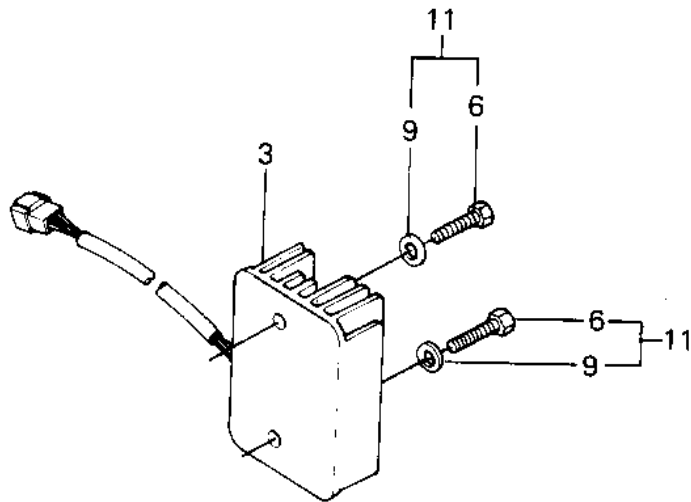

1982 Police 1000 PARTS DIAGRAM

GENERATOR/REGULATOR

1982 Police 1000 PARTS LIST

GENERATOR/REGULATOR

ITEM NAME	PART NUMBER	QUANTITY
STATOR (Ref # 1)	21003-1040	1
ROTOR (Ref # 2)	21007-1036	1
REGULATOR-VOLTAGE (Ref # 3)	21066-1018	1
BOLT,12X40 (Ref # 4)	92001-1146	1
CLAMP (Ref # 5)	92037-1214	1
BOLT-UPSET 6X14 (Ref # 6)	112B0614	2
BOLT,SOCKET,6X30 (Ref # 7)	120P0630	3
SCREW PAN HEAD 5X12 (Ref # 8)	220B0512	2
WASHER PLAIN 6MM (Ref # 9)	411B0600	2
WASHER SPRING 5MM (Ref # 10)	461F0500	2
BOLT (Ref # 11)	186B0614	2
SCREW-PAN-WS-CROS (Ref # 12)	223B0512	2