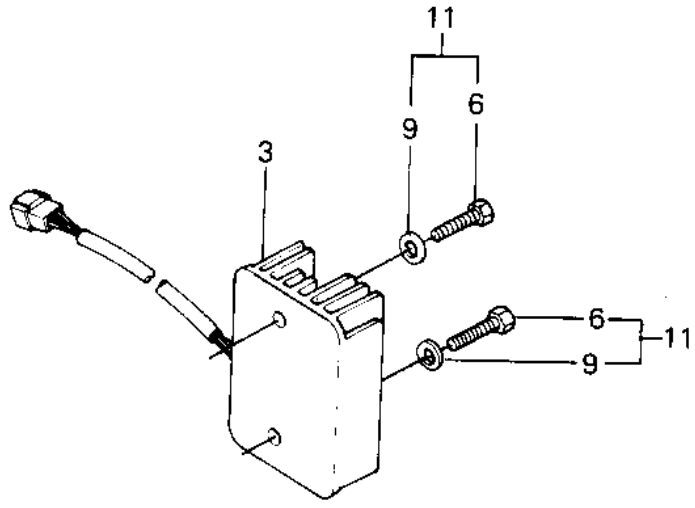

1982 Police 1000 PARTS DIAGRAM

GENERATOR/REGULATOR

1982 Police 1000 PARTS LIST

GENERATOR/REGULATOR

ITEM NAME	PART NUMBER	QUANTITY
STATOR (Ref # 1)	21003-1040	1
ROTOR (Ref # 2)	21007-1036	1
REGULATOR-VOLTAGE (Ref # 3)	21066-1018	1
BOLT,12X40 (Ref # 4)	92001-1146	1
CLAMP (Ref # 5)	92037-1214	1
BOLT-UPSET 6X14 (Ref # 6)	112B0614	2
BOLT,SOCKET,6X30 (Ref # 7)	120P0630	3
SCREW PAN HEAD 5X12 (Ref # 8)	220B0512	2
WASHER PLAIN 6MM (Ref # 9)	411B0600	2
WASHER SPRING 5MM (Ref # 10)	461F0500	2
BOLT (Ref # 11)	186B0614	2
SCREW-PAN-WS-CROS (Ref # 12)	223B0512	2