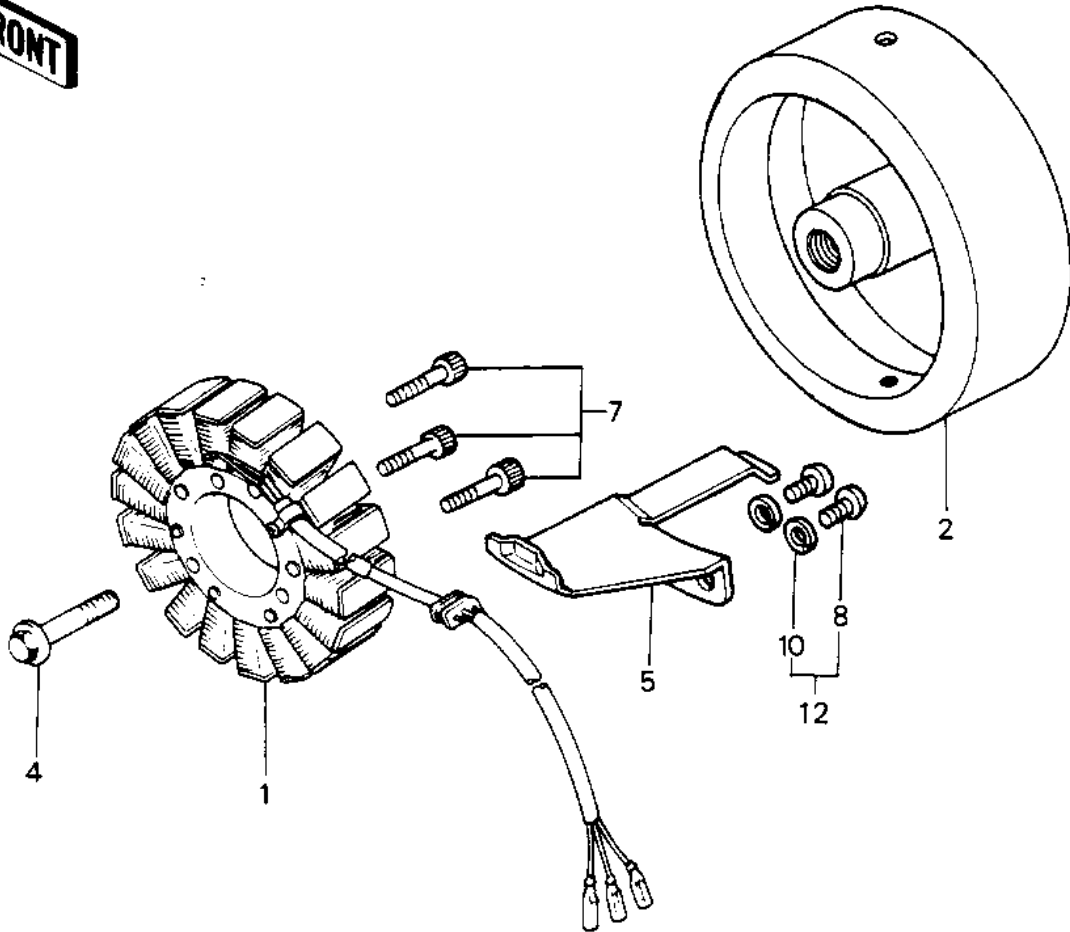

1982 Police 1000 PARTS DIAGRAM

GENERATOR/REGULATOR

1982 Police 1000 PARTS LIST

GENERATOR/REGULATOR

ITEM NAME	PART NUMBER	QUANTITY
STATOR (Ref # 1)	21003-1040	1
ROTOR (Ref # 2)	21007-1036	1
REGULATOR-VOLTAGE (Ref # 3)	21066-1018	1
BOLT,12X40 (Ref # 4)	92001-1146	1
CLAMP (Ref # 5)	92037-1214	1
BOLT-UPSET 6X14 (Ref # 6)	112B0614	2
BOLT,SOCKET,6X30 (Ref # 7)	120P0630	3
SCREW PAN HEAD 5X12 (Ref # 8)	220B0512	2
WASHER PLAIN 6MM (Ref # 9)	411B0600	2
WASHER SPRING 5MM (Ref # 10)	461F0500	2
BOLT (Ref # 11)	186B0614	2
SCREW-PAN-WS-CROS (Ref # 12)	223B0512	2