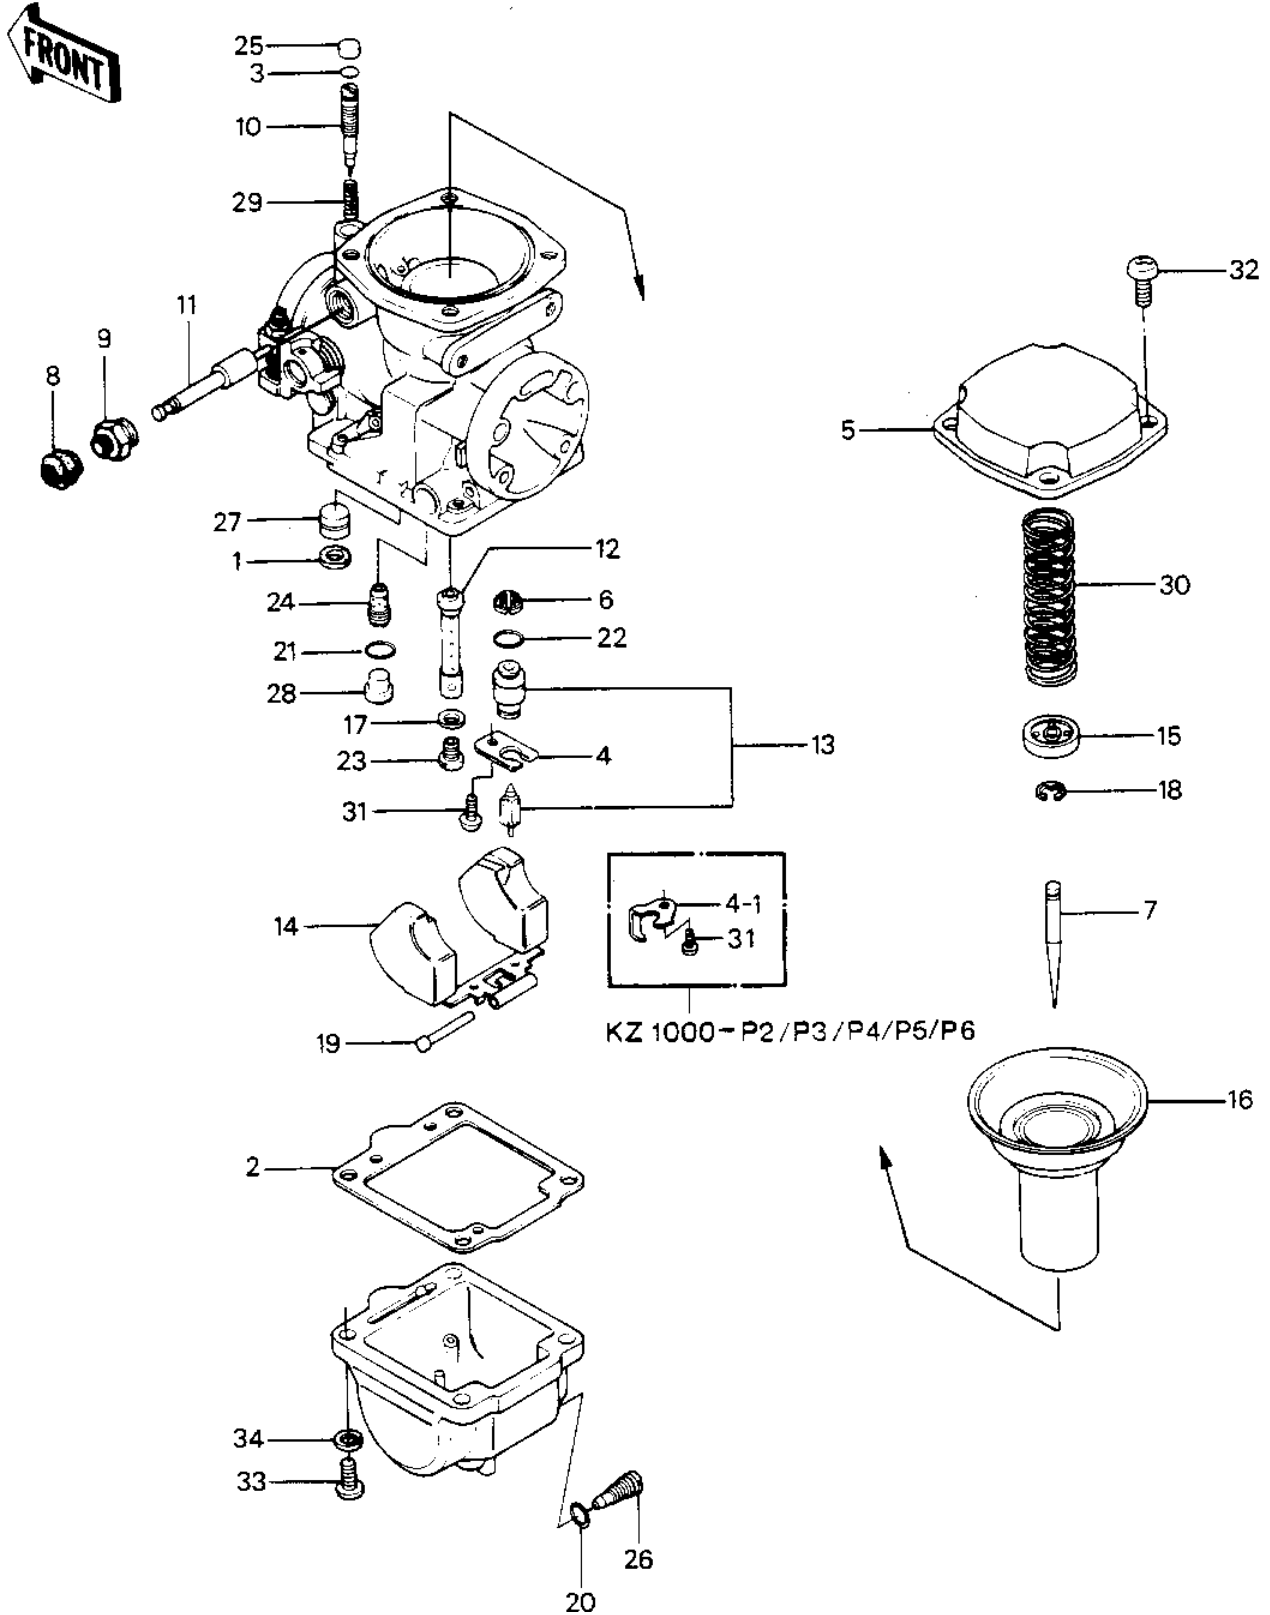

# 1985 Police 1000 PARTS DIAGRAM

## CARBURETOR PARTS

## CARBURETOR PARTS

ITEM NAME	PART NUMBER	QUANTITY
GASKET,CARB. PLUG (Ref # 1)	11009-1240	
GASKET,FLOAT CHAMBER (Ref # 2)	11009-1241	
"O" RING (Ref # 3)	16038-022	
PLATE, LOCK (Ref # 4)	13169-1190	
PLATE (Ref # 4-1)	13169-1482	
TOP-CHAMBER,MIXING (Ref # 5)	14025-1359	
COVER (Ref # 5)	14025-1395	
FILTER,FLOAT VALVE (Ref # 6)	14043-1010	
NEEDLE-JET (Ref # 7)	16009-1085	
NEEDLE-JET,5GN45 (Ref # 7)	16009-1285	
CAP-STARTER PLUNGER (Ref # 8)	16012-1010	
CAP-STARTER PLUNGER (Ref # 9)	16012-1011	
SCREW-PILOT AIR (Ref # 10)	16014-1014	
PLUNGER (Ref # 11)	16016-1019	
JET-NEEDLE (Ref # 12)	16017-1086	
VALVE-FLOAT (Ref # 13)	16030-1016	
FLOAT (Ref # 14)	16031-1013	
PLATE,NEEDLE (Ref # 15)	16055-010	
DIAPHRAGM,VALVE (Ref # 16)	43028-1025	
VALVE,DIAPHRAGM (Ref # 16)	16126-1055	
VALVE,DIAPHRAGM (Ref # 16)	16126-1149	
WASHER MAIN JET (Ref # 17)	16034-001	
CIRCLIP (Ref # 18)	16008-014	
PIN,FLOAT (Ref # 19)	16032-008	
"O" RING (Ref # 20)	92055-044	
"O" RING,CHECK VALVE (Ref # 21)	92055-1059	
"O" RING (Ref # 22)	92055-1105	
JET-MAIN,#A122.5 (Ref # 23)	92063-1101	
JET-MAIN,#A127.5 (Ref # 23)	92063-1100	

## CARBURETOR PARTS

ITEM NAME	PART NUMBER	QUANTITY
JET-MAIN,#117.5 (Ref # 23)	92063-1107	
JET-MAIN,#A120 (Ref # 23)	92063-1106	
JET-MAIN,#A125 (Ref # 23)	92063-1102	
JET-MAIN,#A130 (Ref # 23)	92063-1103	
JET-MAIN,#A132.5 (Ref # 23)	92063-1104	
JET-PILOT,#A37.5 (Ref # 24)	92064-1036	
PLUG,PILOT SCREW (Ref # 25)	92066-1051	
SCREW,DRAIN (Ref # 26)	92066-1064	
PLUG,CARBURETOR (Ref # 27)	92066-1086	
PLUG,PILOT JET (Ref # 28)	92066-1087	
SPRING,PILOT SCREW (Ref # 29)	16022-016	
SPRING,DPHRGM VALVE (Ref # 30)	92081-1363	
SCREW PAN HEAD 4X6 (Ref # 31)	220B0406	
SCREW PAN HEAD 5X10 (Ref # 32)	220B0510	
SCREW PAN HEAD 5X8 (Ref # 32)	220B0508	
SCREW-PAN-CROS (Ref # 33)	220B0514	
WASHER SPRING 5MM (Ref # 34)	461F0500	
SCREW-PAN-WS-CROS (Ref # 35)	223B0518	