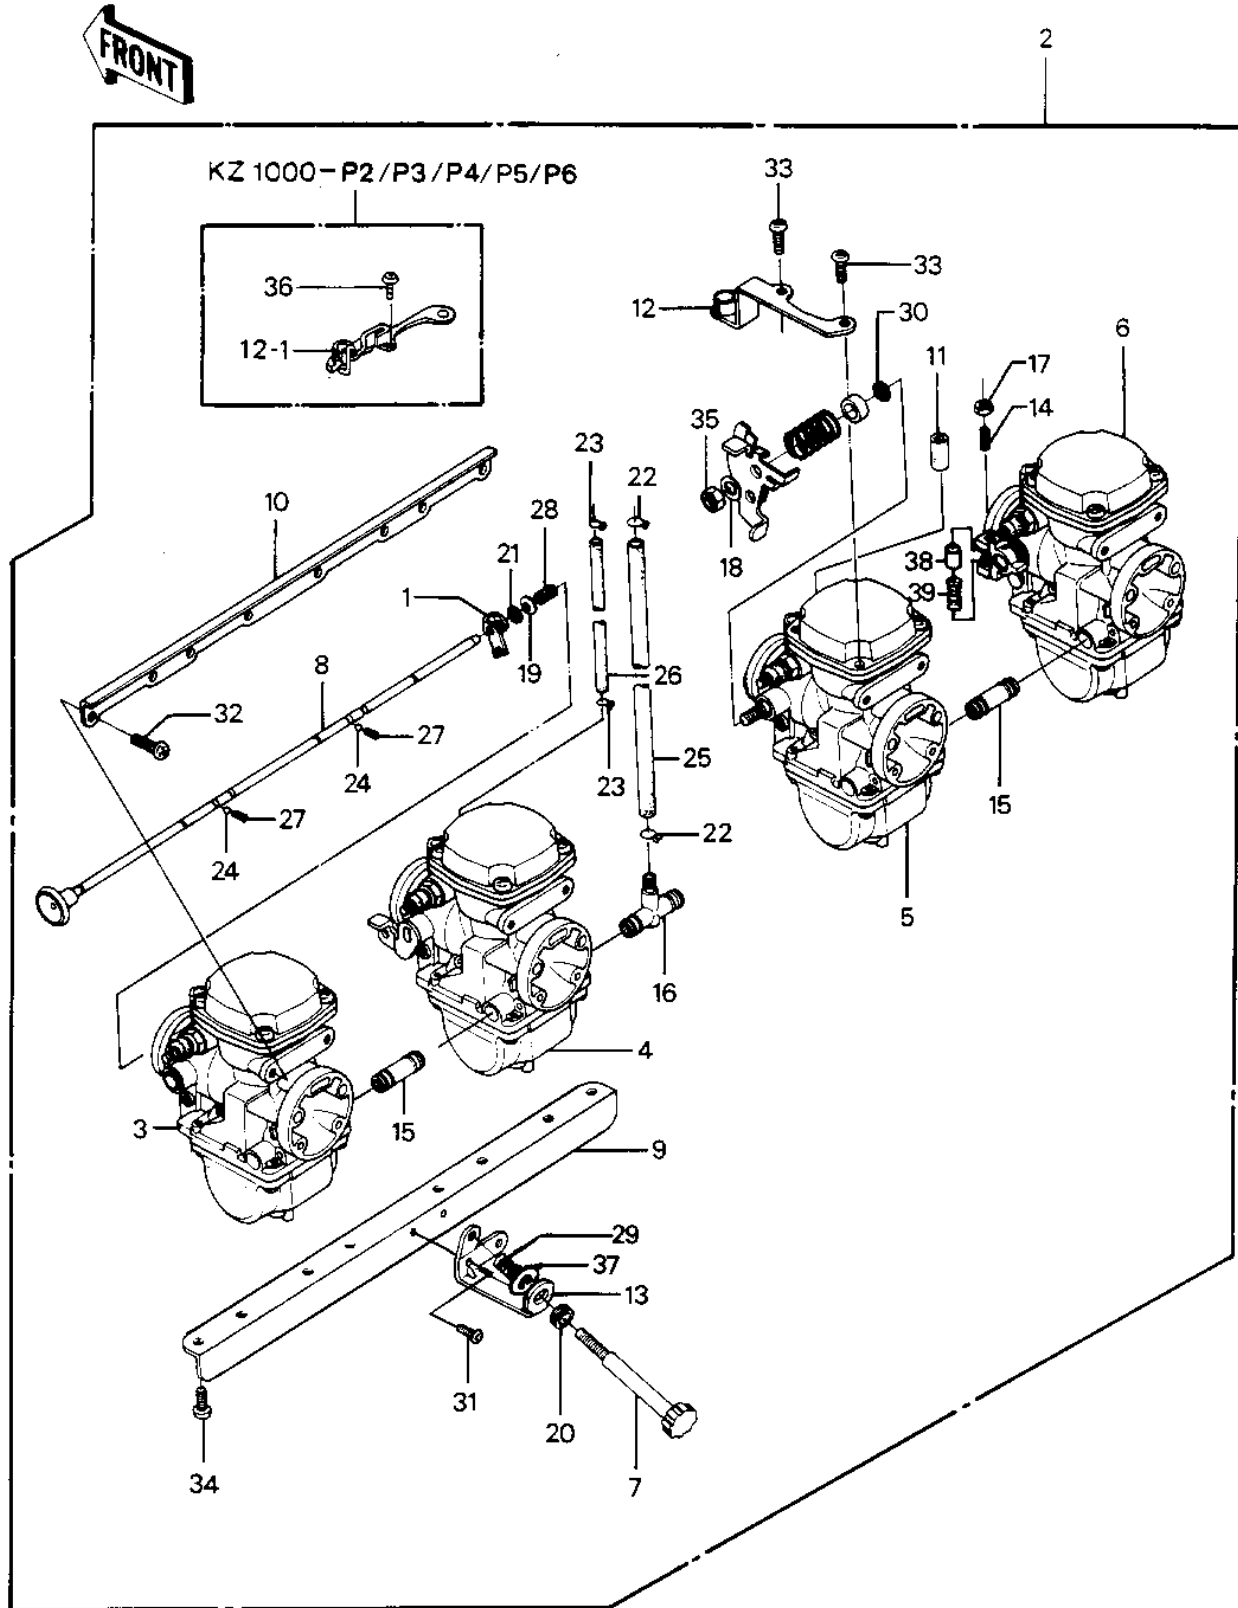

# 1985 Police 1000 PARTS DIAGRAM

CARBURETOR ASSY

## CARBURETOR ASSY

ITEM NAME	PART NUMBER	QUANTITY
NUT,THROTTLE VLV ADST (Ref # 17)	92015-1119	
WASHER,LOCK (Ref # 18)	92022-1191	
WASHER,SPRING (Ref # 19)	92022-1255	
BUSHING (Ref # 20)	92028-1071	
BUSHING,IDLING ADJUST (Ref # 20)	92028-1266	
RING-SNAP,E (Ref # 21)	92033-1066	
CLAMP,HOSE (Ref # 22)	92037-1184	
CLAMP,HOSE (Ref # 22)	92037-1184	
CLAMP,BREATHER HOSE (Ref # 23)	92037-174	
BALL,STEEL,1/8" (Ref # 24)	600A0400	
TUBE,7.5X12.5X250 (Ref # 25)	92059-1187	
TUBE,5X9X150 (Ref # 26)	92059-1188	
SPRING,FAST IDLE SHFT (Ref # 27)	92081-1260	
SPRING,CHOCK SHAFT (Ref # 28)	92081-1364	
SPRING,IDLING ADJUST (Ref # 29)	92081-1377	
OIL SEAL (Ref # 30)	92093-1027	
SCREW PAN HEAD 5X8 (Ref # 31)	220B0508	
SCREW PAN HEAD 5X10 (Ref # 32)	220B0510	
SCREW-PAN-CROS (Ref # 33)	220B0514	
SCREW PAN HEAD 6X14 (Ref # 34)	220B0614	
NUT,8 M/M (Ref # 35)	315G0800	
SCREW PAN HEAD 5X12 (Ref # 36)	220B0512	
WASHER,THROTTLE STOP (Ref # 37)	92022-1491	
PIN,THROTTLE VALVE (Ref # 38)	92043-1079	
SPRING,THROTTLE VALVE (Ref # 39)	92081-1259	