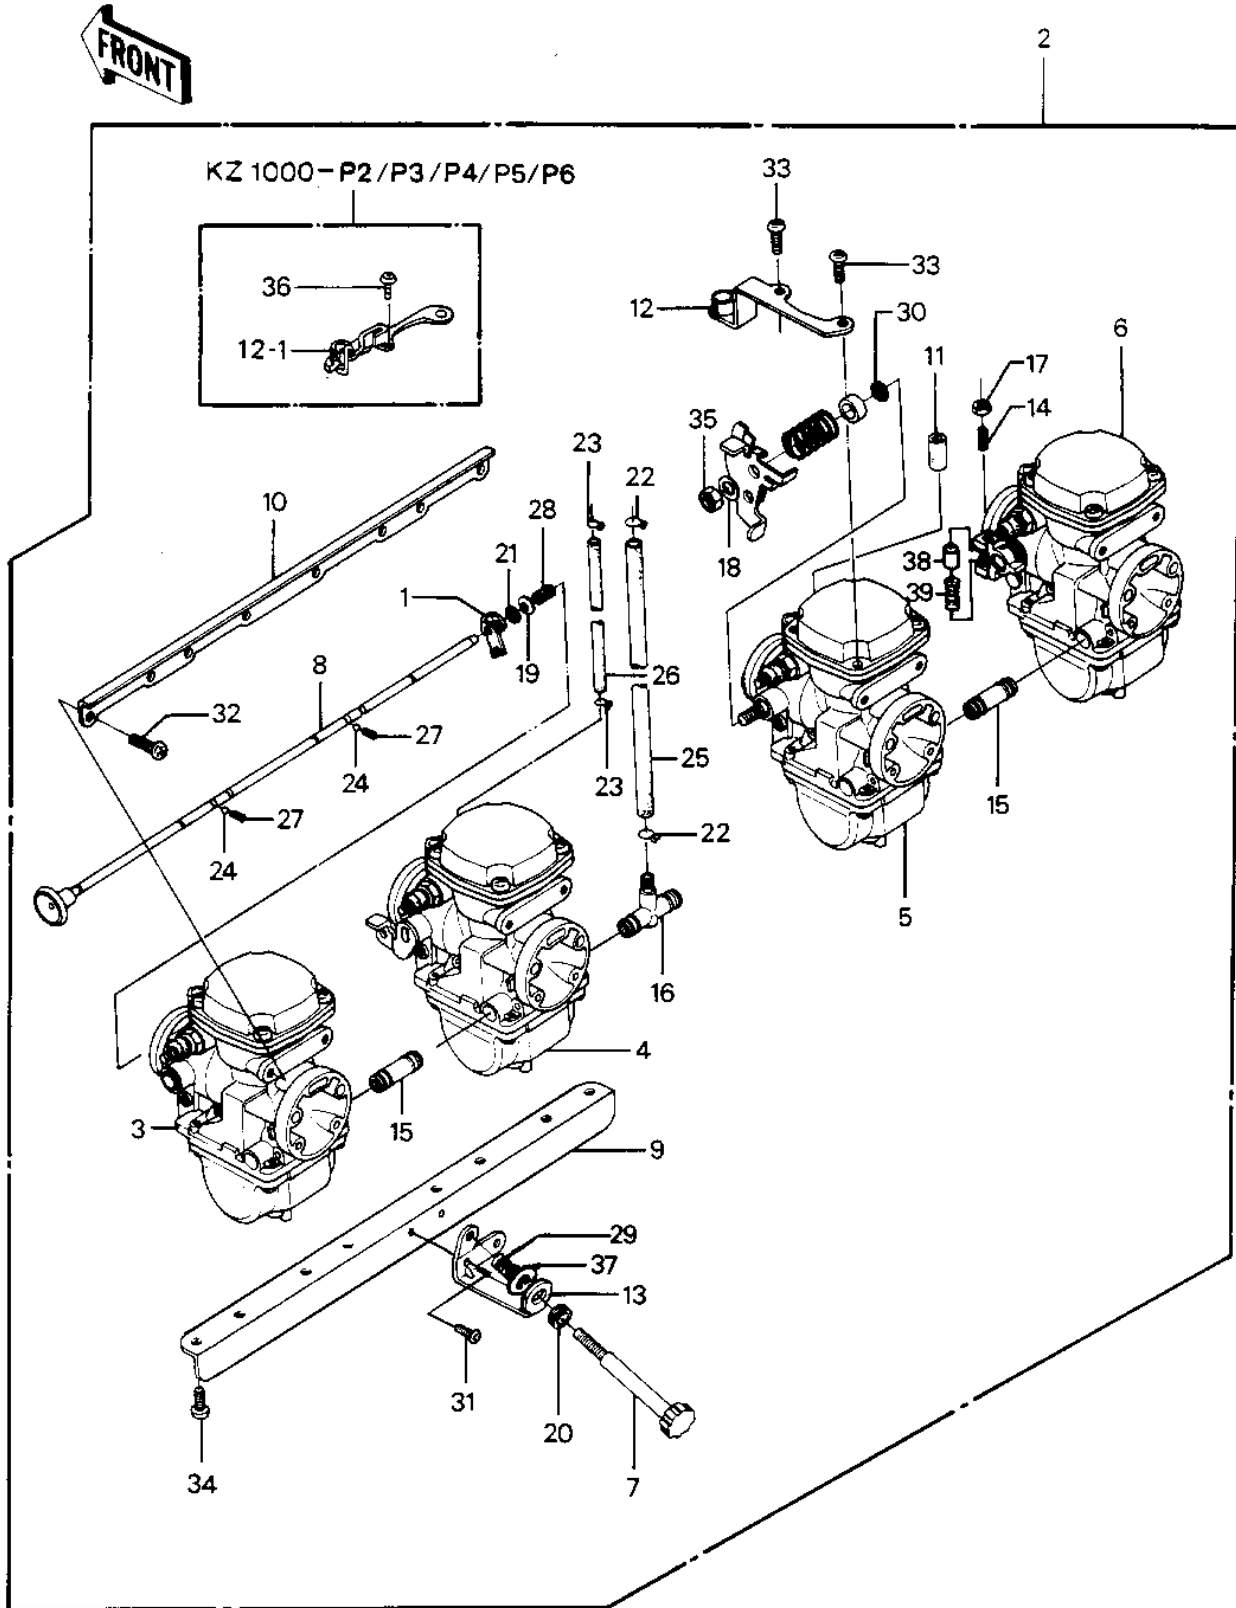

# 1982 Police 1000 PARTS DIAGRAM

CARBURETOR ASSY

## CARBURETOR ASSY

ITEM NAME	PART NUMBER	QUANTITY
NUT,THROTTLE VLV ADST (Ref # 17)	92015-1119	3
WASHER,LOCK (Ref # 18)	92022-1191	1
WASHER,SPRING (Ref # 19)	92022-1255	4
BUSHING (Ref # 20)	92028-1071	1
BUSHING,IDLING ADJUST (Ref # 20)	92028-1266	1
RING-SNAP,E (Ref # 21)	92033-1066	4
CLAMP,HOSE (Ref # 22)	92037-1184	2
CLAMP,HOSE (Ref # 22)	92037-1184	2
CLAMP,BREATHER HOSE (Ref # 23)	92037-174	2
BALL,STEEL,1/8" (Ref # 24)	600A0400	2
TUBE,7.5X12.5X250 (Ref # 25)	92059-1187	1
TUBE,5X9X150 (Ref # 26)	92059-1188	1
SPRING,FAST IDLE SHFT (Ref # 27)	92081-1260	2
SPRING,CHOCK SHAFT (Ref # 28)	92081-1364	4
SPRING,IDLING ADJUST (Ref # 29)	92081-1377	1
OIL SEAL (Ref # 30)	92093-1027	4
SCREW PAN HEAD 5X8 (Ref # 31)	220B0508	1
SCREW PAN HEAD 5X10 (Ref # 32)	220B0510	8
SCREW-PAN-CROS (Ref # 33)	220B0514	2
SCREW PAN HEAD 6X14 (Ref # 34)	220B0614	8
NUT,8 M/M (Ref # 35)	315G0800	1
SCREW PAN HEAD 5X12 (Ref # 36)	220B0512	2
WASHER,THROTTLE STOP (Ref # 37)	92022-1491	1
PIN,THROTTLE VALVE (Ref # 38)	92043-1079	3
SPRING,THROTTLE VALVE (Ref # 39)	92081-1259	3