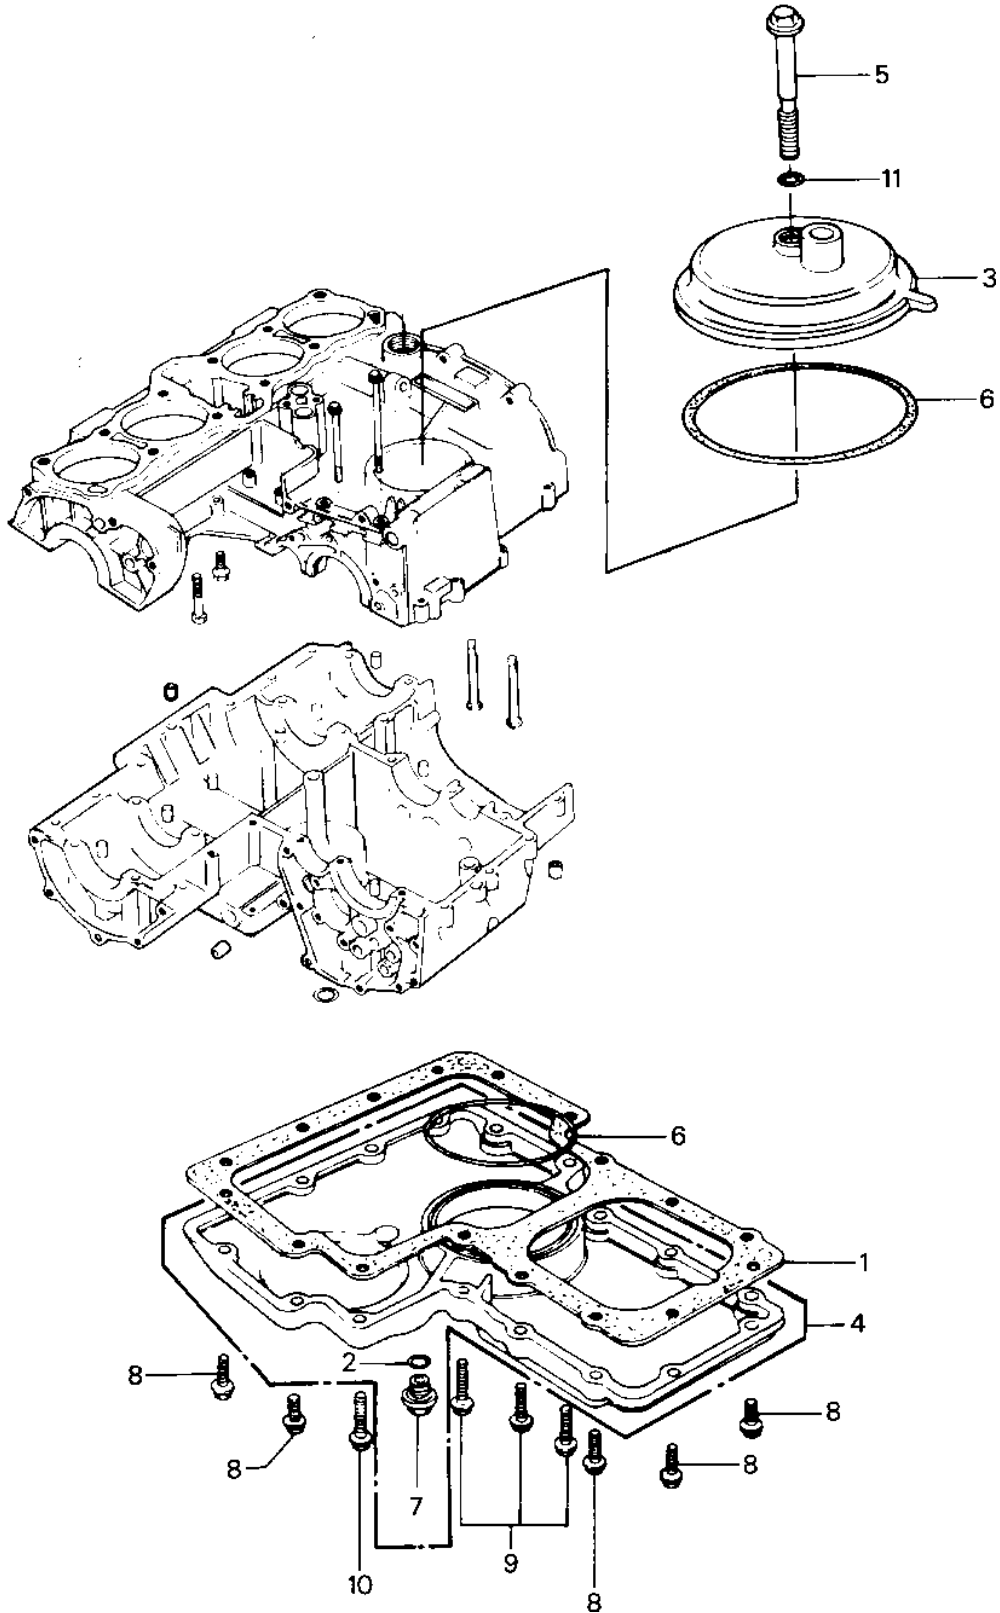

1984 Police 1000 PARTS DIAGRAM

BREATHER COVER/OIL PAN

1984 Police 1000 PARTS LIST

BREATHER COVER/OIL PAN

ITEM NAME	PART NUMBER	QUANTITY
GASKET,OIL PAN (Ref # 1)	11060-1074	1
"O" RING,22MM (Ref # 2)	670B2022	1
GASKET,DRIN PLUG (Ref # 2)	92065-097	1
BODY-BREATHER (Ref # 3)	14070-1008	1
PAN-OIL (Ref # 4)	49034-5020	1
PAN-OIL (Ref # 4)	49034-5014	1
PAN-OIL (Ref # 4)	49034-5018	1
BOLT,HEX HEAD,8X72 (Ref # 5)	92003-107	1
BOLT,8X72 (Ref # 5)	92002-1107	1
"O" RING,91MM (Ref # 6)	92055-052	1
PLUG,OIL DRAIN (Ref # 7)	92001-1183	1
PLUG,OIL DRAIN,12X15 (Ref # 7)	92066-1174	2
BOLT,FLANGED,6X25 (Ref # 8)	130G0625	1
BOLT,6X25 (Ref # 8)	92002-1089	1
BOLT,FLANGED,6X35 (Ref # 9)	130H0635	1
BOLT,6X35 (Ref # 9)	92002-1051	1
BOLT,FLANGED,6X45 (Ref # 10)	130G0645	1
BOLT,6X45 (Ref # 10)	92002-1088	1
"O" RING,8MM (Ref # 11)	670B1508	1