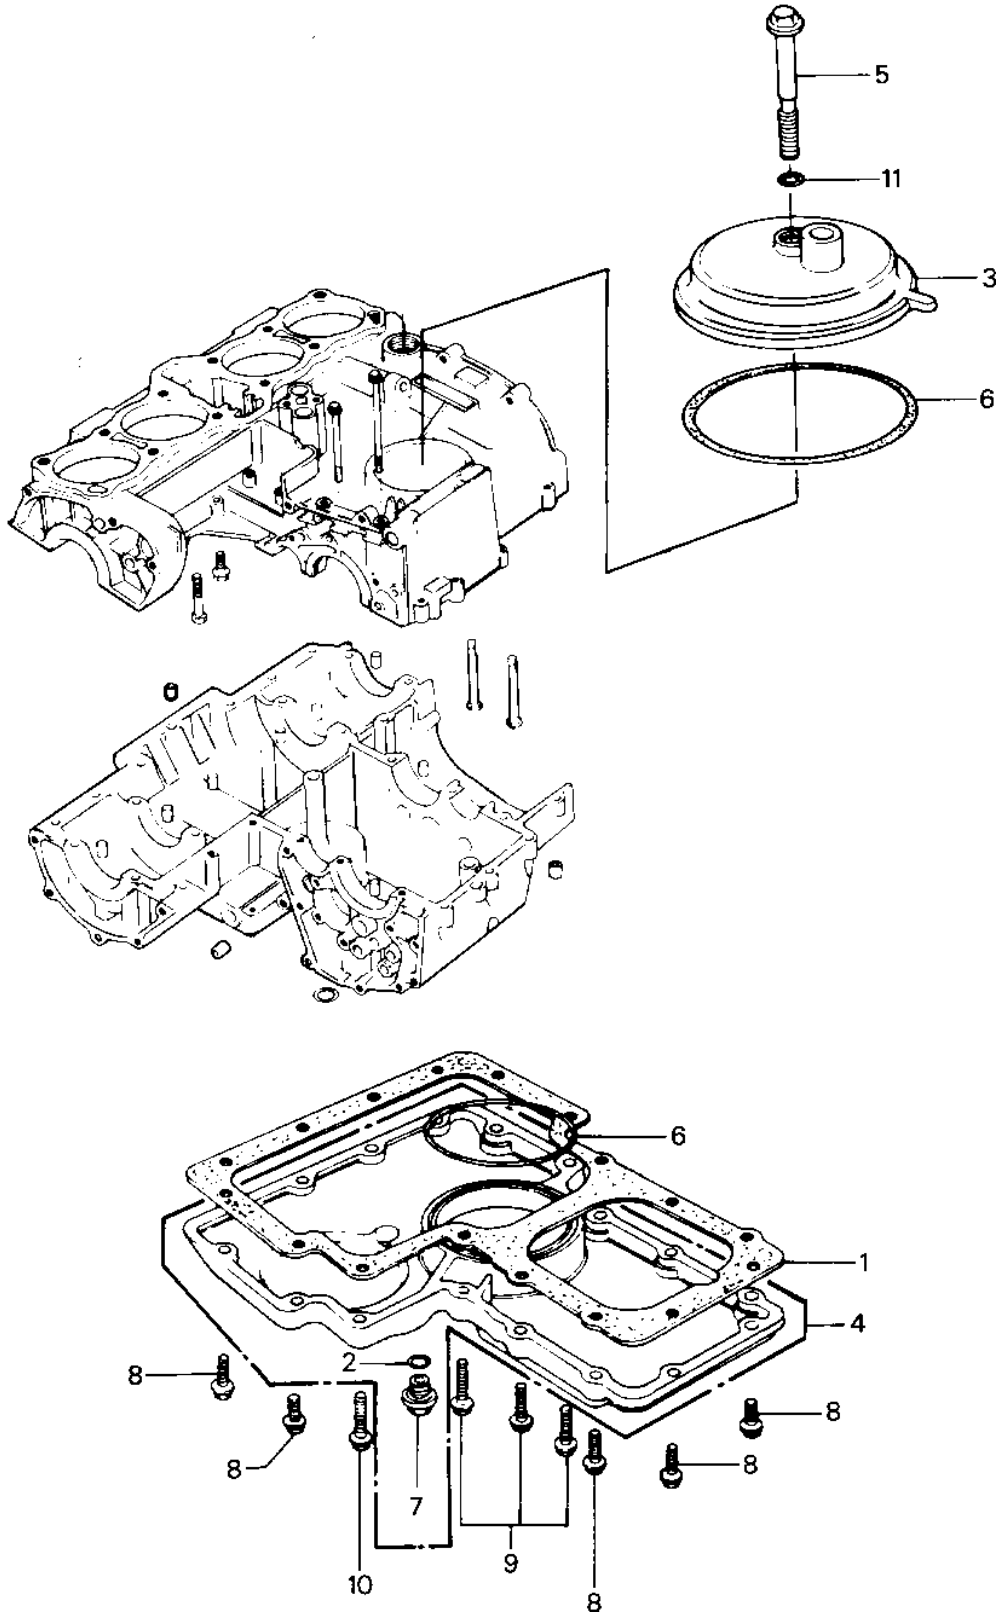

# 1982 Police 1000 PARTS DIAGRAM

BREATHER COVER/OIL PAN

# 1982 Police 1000 PARTS LIST

## BREATHER COVER/OIL PAN

ITEM NAME	PART NUMBER	QUANTITY
GASKET,OIL PAN (Ref # 1)	11060-1074	1
"O" RING,22MM (Ref # 2)	670B2022	1
GASKET,DRIN PLUG (Ref # 2)	92065-097	1
BODY-BREATHER (Ref # 3)	14070-1008	1
PAN-OIL (Ref # 4)	49034-5020	1
PAN-OIL (Ref # 4)	49034-5014	1
PAN-OIL (Ref # 4)	49034-5018	1
BOLT,HEX HEAD,8X72 (Ref # 5)	92003-107	1
BOLT,8X72 (Ref # 5)	92002-1107	1
"O" RING,91MM (Ref # 6)	92055-052	2
PLUG,OIL DRAIN (Ref # 7)	92001-1183	1
PLUG,OIL DRAIN,12X15 (Ref # 7)	92066-1174	1
PLUG,OIL DRAIN,12X15 (Ref # 7)	92066-1174	1
BOLT,FLANGED,6X25 (Ref # 8)	130G0625	13
BOLT,6X25 (Ref # 8)	92002-1089	13
BOLT,FLANGED,6X35 (Ref # 9)	130H0635	3
BOLT,6X35 (Ref # 9)	92002-1051	3
BOLT,FLANGED,6X45 (Ref # 10)	130G0645	1
BOLT,6X45 (Ref # 10)	92002-1088	1
"O" RING,8MM (Ref # 11)	670B1508	1