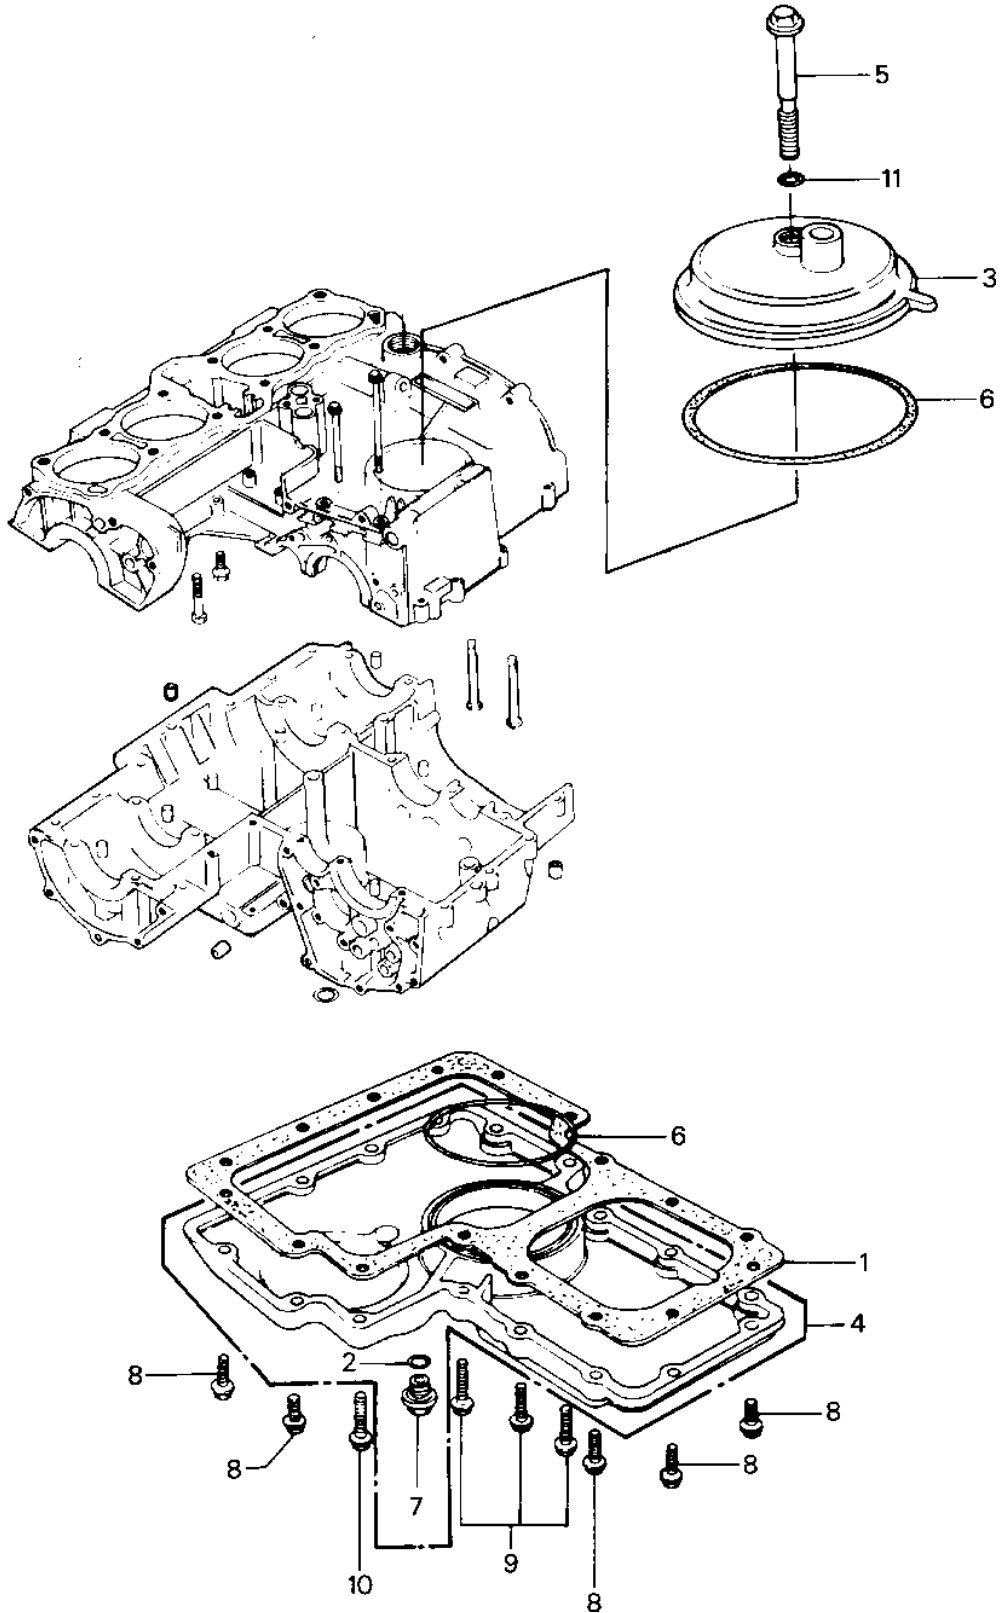

1982 Police 1000 PARTS DIAGRAM

BREATHER COVER/OIL PAN

1982 Police 1000 PARTS LIST

BREATHER COVER/OIL PAN

ITEM NAME	PART NUMBER	QUANTITY
GASKET,OIL PAN (Ref # 1)	11060-1074	1
"O" RING,22MM (Ref # 2)	670B2022	1
GASKET,DRIN PLUG (Ref # 2)	92065-097	1
BODY-BREATHER (Ref # 3)	14070-1008	1
PAN-OIL (Ref # 4)	49034-5020	1
PAN-OIL (Ref # 4)	49034-5014	1
PAN-OIL (Ref # 4)	49034-5018	1
BOLT,HEX HEAD,8X72 (Ref # 5)	92003-107	1
BOLT,8X72 (Ref # 5)	92002-1107	1
"O" RING,91MM (Ref # 6)	92055-052	2
PLUG,OIL DRAIN (Ref # 7)	92001-1183	1
PLUG,OIL DRAIN,12X15 (Ref # 7)	92066-1174	1
PLUG,OIL DRAIN,12X15 (Ref # 7)	92066-1174	1
BOLT,FLANGED,6X25 (Ref # 8)	130G0625	13
BOLT,6X25 (Ref # 8)	92002-1089	13
BOLT,FLANGED,6X35 (Ref # 9)	130H0635	3
BOLT,6X35 (Ref # 9)	92002-1051	3
BOLT,FLANGED,6X45 (Ref # 10)	130G0645	1
BOLT,6X45 (Ref # 10)	92002-1088	1
"O" RING,8MM (Ref # 11)	670B1508	1