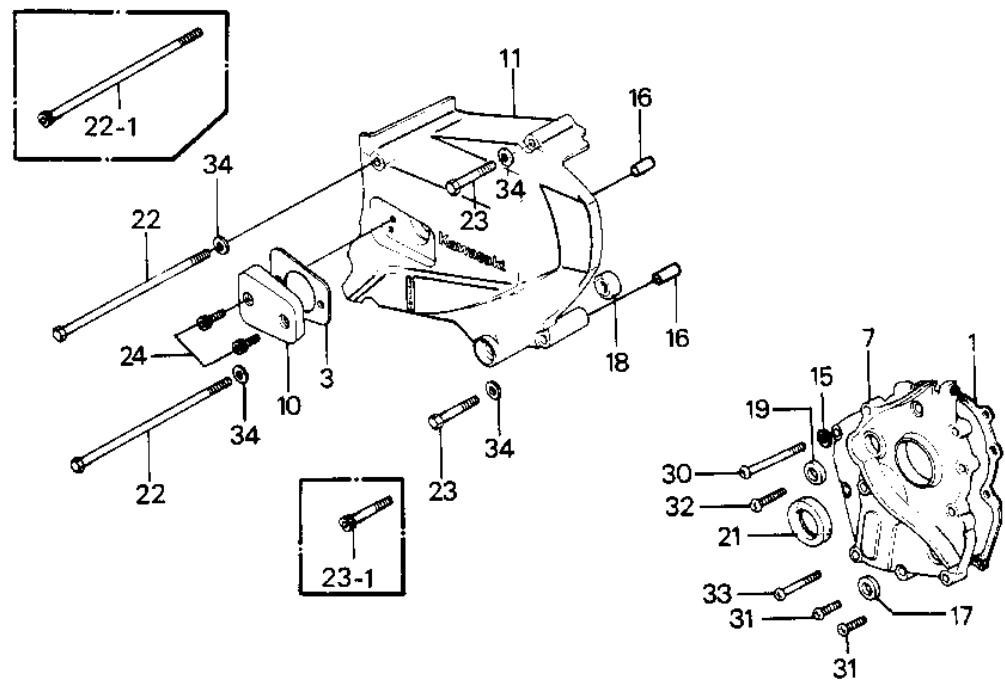

# 1985 Police 1000 PARTS DIAGRAM

# 1985 Police 1000 PARTS LIST

## ENGINE COVERS

ITEM NAME	PART NUMBER	QUANTITY
GASKET,TRANSMISSION C (Ref # 1)	11060-1069	
GASKET,CLUTCH COVER (Ref # 2)	11060-1070	
GASKET,CLUTCH ADJUSTI (Ref # 3)	11060-1073	
GASKET,PULSING COIL C (Ref # 4)	11060-1072	
GASKET,GENERATOR COVE (Ref # 5)	11060-1075	
GASKET,RH ENGINE COVE (Ref # 6)	11060-1071	
COVER,TRANSMISSION (Ref # 7)	14025-1240	
COVER,ENGINE,RH (Ref # 8)	14025-1243	
COVER,PULSING COIL (Ref # 9)	14025-1614	
COVER,PULSING COIL (Ref # 9)	14025-1614	
COVER,CLUTCH ADJUSTIN (Ref # 10)	14025-1249	
COVER-CHAIN (Ref # 11)	14026-1063	
COVER-GENERATOR (Ref # 12)	14031-1056	
COVER-CLUTCH (Ref # 13)	14032-1047	
GAUGE,OIL LEVEL (Ref # 14)	52005-1009	
WASHER OIL PUMP BANJO (Ref # 15)	92022-077	
PIN-DOWEL (Ref # 16)	92042-007	
OIL SEAL SB12205 (Ref # 17)	92049-004	
OIL SEAL,CLUTCH RELES (Ref # 18)	92049-1003	
OIL SEAL,SD-8187 (Ref # 19)	92049-1017	
OIL SEAL,SC32487 (Ref # 20)	92049-1033	
SEAL-OIL (Ref # 21)	92049-1070	
BOLT-UPSET,6X125 (Ref # 22)	112G06125	
BOLT-SOCKET,6X125 (Ref # 22-1)	120P06125	
BOLT-SOCKET (Ref # 22-1)	120Z06125	
BOLT,6X70 (Ref # 23)	110G0670	
BOLT-SOCKET,6X70 (Ref # 23-1)	120P0670	
BOLT-SOCKET (Ref # 23-1)	120Z0670	
BOLT,6X14 (Ref # 24)	120P0614	

## ENGINE COVERS

ITEM NAME	PART NUMBER	QUANTITY
BOLT-SOCKET (Ref # 24)	120Z0614	
BOLT,SOCKET,6X22 (Ref # 25)	120P0622	
BOLT-SOCKET (Ref # 25)	120Z0622	
BOLT,6X25 (Ref # 26)	120P0625	
BOLT-SOCKET (Ref # 26)	120Z0625	
BOLT,SOCKET,6X30 (Ref # 27)	120P0630	
BOLT-SOCKET (Ref # 27)	120Z0630	
BOLT,SOCKET,6X35 (Ref # 28)	120P0635	
BOLT-SOCKET (Ref # 28)	120Z0635	
BOLT,SOCKET,6X40 (Ref # 29)	120P0640	
BOLT-SOCKET (Ref # 29)	120Z0640	
BOLT,FLANGED,6X55 (Ref # 30)	130G0655	
SCREW PAN HEAD 6X20 (Ref # 31)	220B0620	
SCREW PAN HEAD 6X28 (Ref # 32)	220B0628	
SCREW PAN HEAD 6X40 (Ref # 33)	220B0640	
WASHER PLAIN 6MM (Ref # 34)	410B0600	