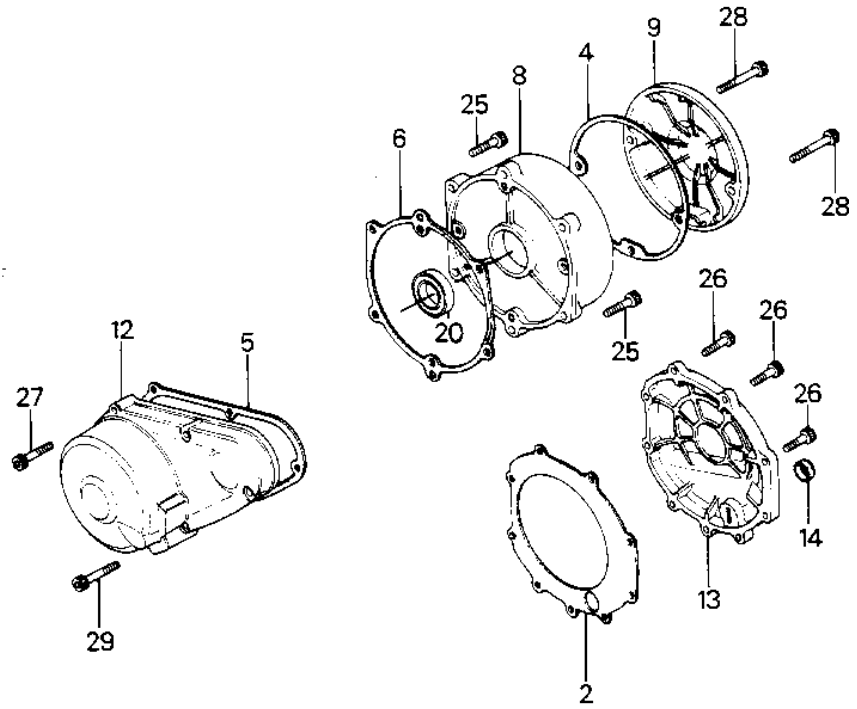

# 1985 Police 1000 PARTS DIAGRAM

# 1985 Police 1000 PARTS LIST

## ENGINE COVERS

ITEM NAME	PART NUMBER	QUANTITY
GASKET,TRANSMISSION C (Ref # 1)	11060-1069	
GASKET,CLUTCH COVER (Ref # 2)	11060-1070	
GASKET,CLUTCH ADJUSTI (Ref # 3)	11060-1073	
GASKET,PULSING COIL C (Ref # 4)	11060-1072	
GASKET,GENERATOR COVE (Ref # 5)	11060-1075	
GASKET,RH ENGINE COVE (Ref # 6)	11060-1071	
COVER,TRANSMISSION (Ref # 7)	14025-1240	
COVER,ENGINE,RH (Ref # 8)	14025-1243	
COVER,PULSING COIL (Ref # 9)	14025-1614	
COVER,PULSING COIL (Ref # 9)	14025-1614	
COVER,CLUTCH ADJUSTIN (Ref # 10)	14025-1249	
COVER-CHAIN (Ref # 11)	14026-1063	
COVER-GENERATOR (Ref # 12)	14031-1056	
COVER-CLUTCH (Ref # 13)	14032-1047	
GAUGE,OIL LEVEL (Ref # 14)	52005-1009	
WASHER OIL PUMP BANJO (Ref # 15)	92022-077	
PIN-DOWEL (Ref # 16)	92042-007	
OIL SEAL SB12205 (Ref # 17)	92049-004	
OIL SEAL,CLUTCH RELES (Ref # 18)	92049-1003	
OIL SEAL,SD-8187 (Ref # 19)	92049-1017	
OIL SEAL,SC32487 (Ref # 20)	92049-1033	
SEAL-OIL (Ref # 21)	92049-1070	
BOLT-UPSET,6X125 (Ref # 22)	112G06125	
BOLT-SOCKET,6X125 (Ref # 22-1)	120P06125	
BOLT-SOCKET (Ref # 22-1)	120Z06125	
BOLT,6X70 (Ref # 23)	110G0670	
BOLT-SOCKET,6X70 (Ref # 23-1)	120P0670	
BOLT-SOCKET (Ref # 23-1)	120Z0670	
BOLT,6X14 (Ref # 24)	120P0614	

## ENGINE COVERS

ITEM NAME	PART NUMBER	QUANTITY
BOLT-SOCKET (Ref # 24)	120Z0614	
BOLT,SOCKET,6X22 (Ref # 25)	120P0622	
BOLT-SOCKET (Ref # 25)	120Z0622	
BOLT,6X25 (Ref # 26)	120P0625	
BOLT-SOCKET (Ref # 26)	120Z0625	
BOLT,SOCKET,6X30 (Ref # 27)	120P0630	
BOLT-SOCKET (Ref # 27)	120Z0630	
BOLT,SOCKET,6X35 (Ref # 28)	120P0635	
BOLT-SOCKET (Ref # 28)	120Z0635	
BOLT,SOCKET,6X40 (Ref # 29)	120P0640	
BOLT-SOCKET (Ref # 29)	120Z0640	
BOLT,FLANGED,6X55 (Ref # 30)	130G0655	
SCREW PAN HEAD 6X20 (Ref # 31)	220B0620	
SCREW PAN HEAD 6X28 (Ref # 32)	220B0628	
SCREW PAN HEAD 6X40 (Ref # 33)	220B0640	
WASHER PLAIN 6MM (Ref # 34)	410B0600	