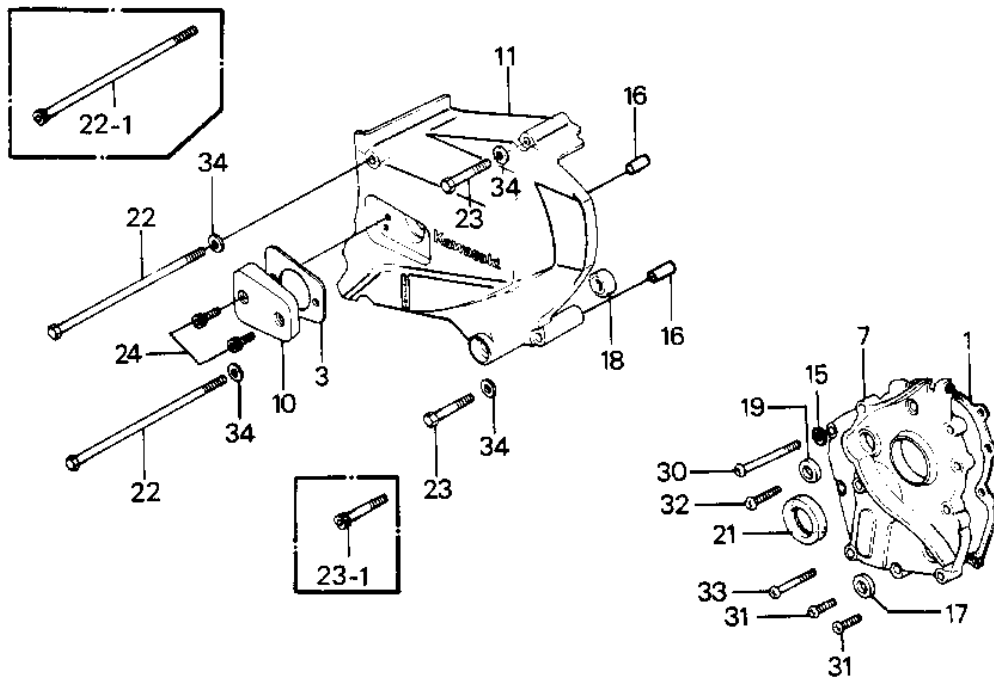

1984 Police 1000 PARTS DIAGRAM

ENGINE COVERS

1984 Police 1000 PARTS LIST

ENGINE COVERS

ITEM NAME	PART NUMBER	QUANTITY
GASKET,TRANSMISSION C (Ref # 1)	11060-1069	1
GASKET,CLUTCH COVER (Ref # 2)	11060-1070	1
GASKET,CLUTCH ADJUSTI (Ref # 3)	11060-1073	1
GASKET,PULSING COIL C (Ref # 4)	11060-1072	1
GASKET,GENERATOR COVE (Ref # 5)	11060-1075	1
GASKET,RH ENGINE COVE (Ref # 6)	11060-1071	1
COVER,TRANSMISSION (Ref # 7)	14025-1240	1
COVER,ENGINE,RH (Ref # 8)	14025-1243	1
COVER,PULSING COIL (Ref # 9)	14025-1614	2
COVER,CLUTCH ADJUSTIN (Ref # 10)	14025-1249	1
COVER-CHAIN (Ref # 11)	14026-1063	1
COVER-GENERATOR (Ref # 12)	14031-1056	1
COVER-CLUTCH (Ref # 13)	14032-1047	1
GAUGE,OIL LEVEL (Ref # 14)	52005-1009	1
WASHER OIL PUMP BANJO (Ref # 15)	92022-077	1
PIN-DOWEL (Ref # 16)	92042-007	1
OIL SEAL SB12205 (Ref # 17)	92049-004	1
OIL SEAL,CLUTCH RELES (Ref # 18)	92049-1003	1
OIL SEAL,SD-8187 (Ref # 19)	92049-1017	1
OIL SEAL,SC32487 (Ref # 20)	92049-1033	1
SEAL-OIL (Ref # 21)	92049-1070	1
BOLT-UPSET,6X125 (Ref # 22)	112G06125	1
BOLT-SOCKET,6X125 (Ref # 22-1)	120P06125	1
BOLT-SOCKET (Ref # 22-1)	120Z06125	1
BOLT,6X70 (Ref # 23)	110G0670	1
BOLT-SOCKET,6X70 (Ref # 23-1)	120P0670	1
BOLT-SOCKET (Ref # 23-1)	120Z0670	1
BOLT,6X14 (Ref # 24)	120P0614	1
BOLT-SOCKET (Ref # 24)	120Z0614	1

1984 Police 1000 PARTS LIST

ENGINE COVERS

ITEM NAME	PART NUMBER	QUANTITY
BOLT,SOCKET,6X22 (Ref # 25)	120P0622	1
BOLT-SOCKET (Ref # 25)	120Z0622	1
BOLT,6X25 (Ref # 26)	120P0625	1
BOLT-SOCKET (Ref # 26)	120Z0625	1
BOLT,SOCKET,6X30 (Ref # 27)	120P0630	1
BOLT-SOCKET (Ref # 27)	120Z0630	1
BOLT,SOCKET,6X35 (Ref # 28)	120P0635	1
BOLT-SOCKET (Ref # 28)	120Z0635	1
BOLT,SOCKET,6X40 (Ref # 29)	120P0640	1
BOLT-SOCKET (Ref # 29)	120Z0640	1
BOLT,FLANGED,6X55 (Ref # 30)	130G0655	1
SCREW PAN HEAD 6X20 (Ref # 31)	220B0620	1
SCREW PAN HEAD 6X28 (Ref # 32)	220B0628	1
SCREW PAN HEAD 6X40 (Ref # 33)	220B0640	1
WASHER PLAIN 6MM (Ref # 34)	410B0600	1