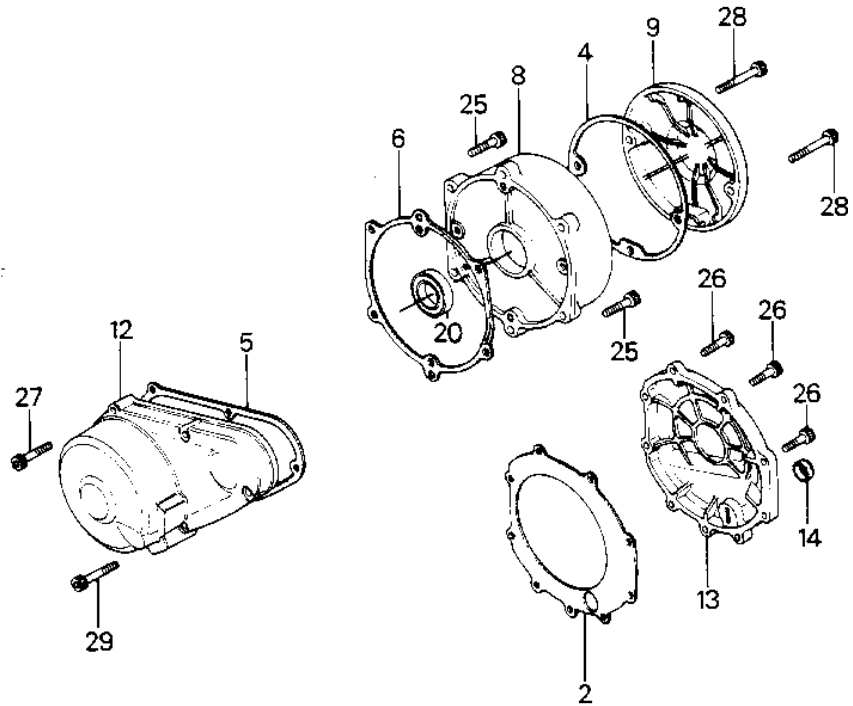

1984 Police 1000 PARTS DIAGRAM

ENGINE COVERS

1984 Police 1000 PARTS LIST

ENGINE COVERS

ITEM NAME	PART NUMBER	QUANTITY
GASKET,TRANSMISSION C (Ref # 1)	11060-1069	1
GASKET,CLUTCH COVER (Ref # 2)	11060-1070	1
GASKET,CLUTCH ADJUSTI (Ref # 3)	11060-1073	1
GASKET,PULSING COIL C (Ref # 4)	11060-1072	1
GASKET,GENERATOR COVE (Ref # 5)	11060-1075	1
GASKET,RH ENGINE COVE (Ref # 6)	11060-1071	1
COVER,TRANSMISSION (Ref # 7)	14025-1240	1
COVER,ENGINE,RH (Ref # 8)	14025-1243	1
COVER,PULSING COIL (Ref # 9)	14025-1614	2
COVER,CLUTCH ADJUSTIN (Ref # 10)	14025-1249	1
COVER-CHAIN (Ref # 11)	14026-1063	1
COVER-GENERATOR (Ref # 12)	14031-1056	1
COVER-CLUTCH (Ref # 13)	14032-1047	1
GAUGE,OIL LEVEL (Ref # 14)	52005-1009	1
WASHER OIL PUMP BANJO (Ref # 15)	92022-077	1
PIN-DOWEL (Ref # 16)	92042-007	1
OIL SEAL SB12205 (Ref # 17)	92049-004	1
OIL SEAL,CLUTCH RELES (Ref # 18)	92049-1003	1
OIL SEAL,SD-8187 (Ref # 19)	92049-1017	1
OIL SEAL,SC32487 (Ref # 20)	92049-1033	1
SEAL-OIL (Ref # 21)	92049-1070	1
BOLT-UPSET,6X125 (Ref # 22)	112G06125	1
BOLT-SOCKET,6X125 (Ref # 22-1)	120P06125	1
BOLT-SOCKET (Ref # 22-1)	120Z06125	1
BOLT,6X70 (Ref # 23)	110G0670	1
BOLT-SOCKET,6X70 (Ref # 23-1)	120P0670	1
BOLT-SOCKET (Ref # 23-1)	120Z0670	1
BOLT,6X14 (Ref # 24)	120P0614	1
BOLT-SOCKET (Ref # 24)	120Z0614	1

1984 Police 1000 PARTS LIST

ENGINE COVERS

ITEM NAME	PART NUMBER	QUANTITY
BOLT,SOCKET,6X22 (Ref # 25)	120P0622	1
BOLT-SOCKET (Ref # 25)	120Z0622	1
BOLT,6X25 (Ref # 26)	120P0625	1
BOLT-SOCKET (Ref # 26)	120Z0625	1
BOLT,SOCKET,6X30 (Ref # 27)	120P0630	1
BOLT-SOCKET (Ref # 27)	120Z0630	1
BOLT,SOCKET,6X35 (Ref # 28)	120P0635	1
BOLT-SOCKET (Ref # 28)	120Z0635	1
BOLT,SOCKET,6X40 (Ref # 29)	120P0640	1
BOLT-SOCKET (Ref # 29)	120Z0640	1
BOLT,FLANGED,6X55 (Ref # 30)	130G0655	1
SCREW PAN HEAD 6X20 (Ref # 31)	220B0620	1
SCREW PAN HEAD 6X28 (Ref # 32)	220B0628	1
SCREW PAN HEAD 6X40 (Ref # 33)	220B0640	1
WASHER PLAIN 6MM (Ref # 34)	410B0600	1