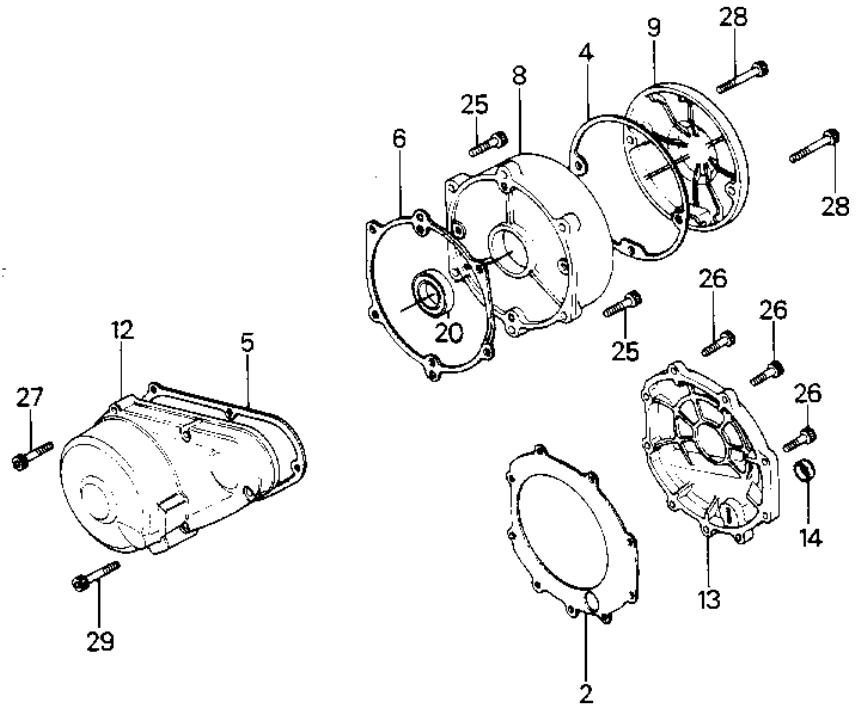

1982 Police 1000 PARTS DIAGRAM

ENGINE COVERS

1982 Police 1000 PARTS LIST

ENGINE COVERS

ITEM NAME	PART NUMBER	QUANTITY
GASKET,TRANSMISSION C (Ref # 1)	11060-1069	1
GASKET,CLUTCH COVER (Ref # 2)	11060-1070	1
GASKET,CLUTCH ADJUSTI (Ref # 3)	11060-1073	1
GASKET,PULSING COIL C (Ref # 4)	11060-1072	1
GASKET,GENERATOR COVE (Ref # 5)	11060-1075	1
GASKET,RH ENGINE COVE (Ref # 6)	11060-1071	1
COVER,TRANSMISSION (Ref # 7)	14025-1240	1
COVER,ENGINE,RH (Ref # 8)	14025-1243	1
COVER,PULSING COIL (Ref # 9)	14025-1614	1
COVER,PULSING COIL (Ref # 9)	14025-1614	1
COVER,CLUTCH ADJUSTIN (Ref # 10)	14025-1249	1
COVER-CHAIN (Ref # 11)	14026-1063	1
COVER-GENERATOR (Ref # 12)	14031-1056	1
COVER-CLUTCH (Ref # 13)	14032-1047	1
GAUGE,OIL LEVEL (Ref # 14)	52005-1009	1
WASHER OIL PUMP BANJO (Ref # 15)	92022-077	1
PIN-DOWEL (Ref # 16)	92042-007	2
OIL SEAL SB12205 (Ref # 17)	92049-004	1
OIL SEAL,CLUTCH RELES (Ref # 18)	92049-1003	1
OIL SEAL,SD-8187 (Ref # 19)	92049-1017	1
OIL SEAL,SC32487 (Ref # 20)	92049-1033	1
SEAL-OIL (Ref # 21)	92049-1070	1
BOLT-UPSET,6X125 (Ref # 22)	112G06125	2
BOLT-SOCKET,6X125 (Ref # 22-1)	120P06125	2
BOLT-SOCKET (Ref # 22-1)	120Z06125	2
BOLT,6X70 (Ref # 23)	110G0670	2
BOLT-SOCKET,6X70 (Ref # 23-1)	120P0670	2
BOLT-SOCKET (Ref # 23-1)	120Z0670	2
BOLT,6X14 (Ref # 24)	120P0614	2

1982 Police 1000 PARTS LIST

ENGINE COVERS

ITEM NAME	PART NUMBER	QUANTITY
BOLT-SOCKET (Ref # 24)	120Z0614	2
BOLT,SOCKET,6X22 (Ref # 25)	120P0622	6
BOLT-SOCKET (Ref # 25)	120Z0622	6
BOLT,6X25 (Ref # 26)	120P0625	9
BOLT-SOCKET (Ref # 26)	120Z0625	9
BOLT,SOCKET,6X30 (Ref # 27)	120P0630	6
BOLT-SOCKET (Ref # 27)	120Z0630	6
BOLT,SOCKET,6X35 (Ref # 28)	120P0635	2
BOLT-SOCKET (Ref # 28)	120Z0635	2
BOLT,SOCKET,6X40 (Ref # 29)	120P0640	2
BOLT-SOCKET (Ref # 29)	120Z0640	2
BOLT,FLANGED,6X55 (Ref # 30)	130G0655	1
SCREW PAN HEAD 6X20 (Ref # 31)	220B0620	6
SCREW PAN HEAD 6X28 (Ref # 32)	220B0628	1
SCREW PAN HEAD 6X40 (Ref # 33)	220B0640	2
WASHER PLAIN 6MM (Ref # 34)	410B0600	4