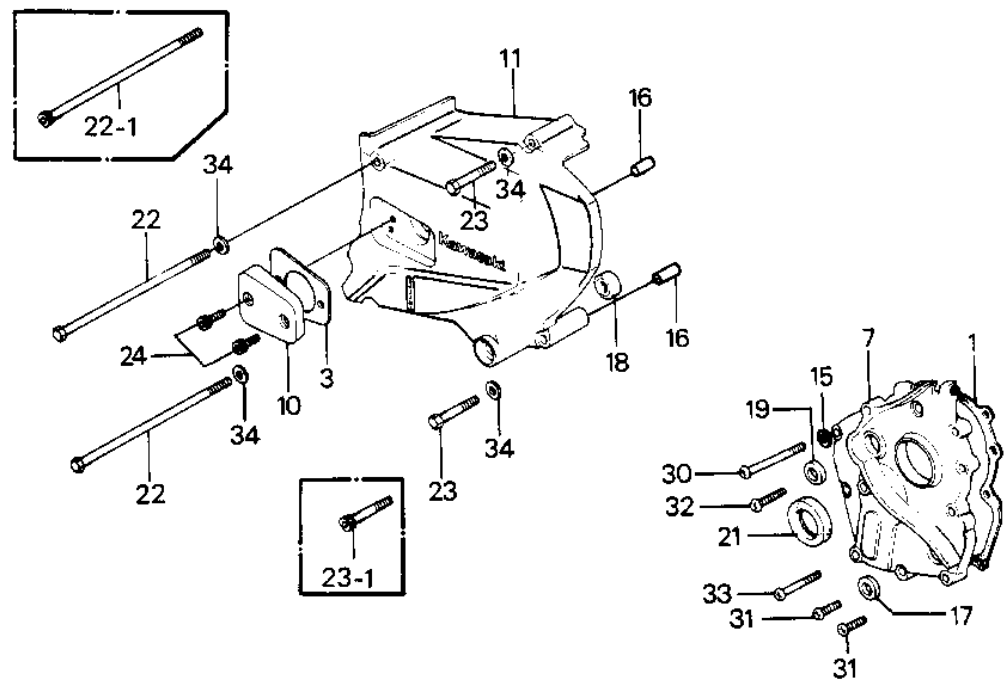

1982 Police 1000 PARTS DIAGRAM

ENGINE COVERS

1982 Police 1000 PARTS LIST

ENGINE COVERS

ITEM NAME	PART NUMBER	QUANTITY
GASKET,TRANSMISSION C (Ref # 1)	11060-1069	1
GASKET,CLUTCH COVER (Ref # 2)	11060-1070	1
GASKET,CLUTCH ADJUSTI (Ref # 3)	11060-1073	1
GASKET,PULSING COIL C (Ref # 4)	11060-1072	1
GASKET,GENERATOR COVE (Ref # 5)	11060-1075	1
GASKET,RH ENGINE COVE (Ref # 6)	11060-1071	1
COVER,TRANSMISSION (Ref # 7)	14025-1240	1
COVER,ENGINE,RH (Ref # 8)	14025-1243	1
COVER,PULSING COIL (Ref # 9)	14025-1614	1
COVER,PULSING COIL (Ref # 9)	14025-1614	1
COVER,CLUTCH ADJUSTIN (Ref # 10)	14025-1249	1
COVER-CHAIN (Ref # 11)	14026-1063	1
COVER-GENERATOR (Ref # 12)	14031-1056	1
COVER-CLUTCH (Ref # 13)	14032-1047	1
GAUGE,OIL LEVEL (Ref # 14)	52005-1009	1
WASHER OIL PUMP BANJO (Ref # 15)	92022-077	1
PIN-DOWEL (Ref # 16)	92042-007	2
OIL SEAL SB12205 (Ref # 17)	92049-004	1
OIL SEAL,CLUTCH RELES (Ref # 18)	92049-1003	1
OIL SEAL,SD-8187 (Ref # 19)	92049-1017	1
OIL SEAL,SC32487 (Ref # 20)	92049-1033	1
SEAL-OIL (Ref # 21)	92049-1070	1
BOLT-UPSET,6X125 (Ref # 22)	112G06125	2
BOLT-SOCKET,6X125 (Ref # 22-1)	120P06125	2
BOLT-SOCKET (Ref # 22-1)	120Z06125	2
BOLT,6X70 (Ref # 23)	110G0670	2
BOLT-SOCKET,6X70 (Ref # 23-1)	120P0670	2
BOLT-SOCKET (Ref # 23-1)	120Z0670	2
BOLT,6X14 (Ref # 24)	120P0614	2

1982 Police 1000 PARTS LIST

ENGINE COVERS

ITEM NAME	PART NUMBER	QUANTITY
BOLT-SOCKET (Ref # 24)	120Z0614	2
BOLT,SOCKET,6X22 (Ref # 25)	120P0622	6
BOLT-SOCKET (Ref # 25)	120Z0622	6
BOLT,6X25 (Ref # 26)	120P0625	9
BOLT-SOCKET (Ref # 26)	120Z0625	9
BOLT,SOCKET,6X30 (Ref # 27)	120P0630	6
BOLT-SOCKET (Ref # 27)	120Z0630	6
BOLT,SOCKET,6X35 (Ref # 28)	120P0635	2
BOLT-SOCKET (Ref # 28)	120Z0635	2
BOLT,SOCKET,6X40 (Ref # 29)	120P0640	2
BOLT-SOCKET (Ref # 29)	120Z0640	2
BOLT,FLANGED,6X55 (Ref # 30)	130G0655	1
SCREW PAN HEAD 6X20 (Ref # 31)	220B0620	6
SCREW PAN HEAD 6X28 (Ref # 32)	220B0628	1
SCREW PAN HEAD 6X40 (Ref # 33)	220B0640	2
WASHER PLAIN 6MM (Ref # 34)	410B0600	4