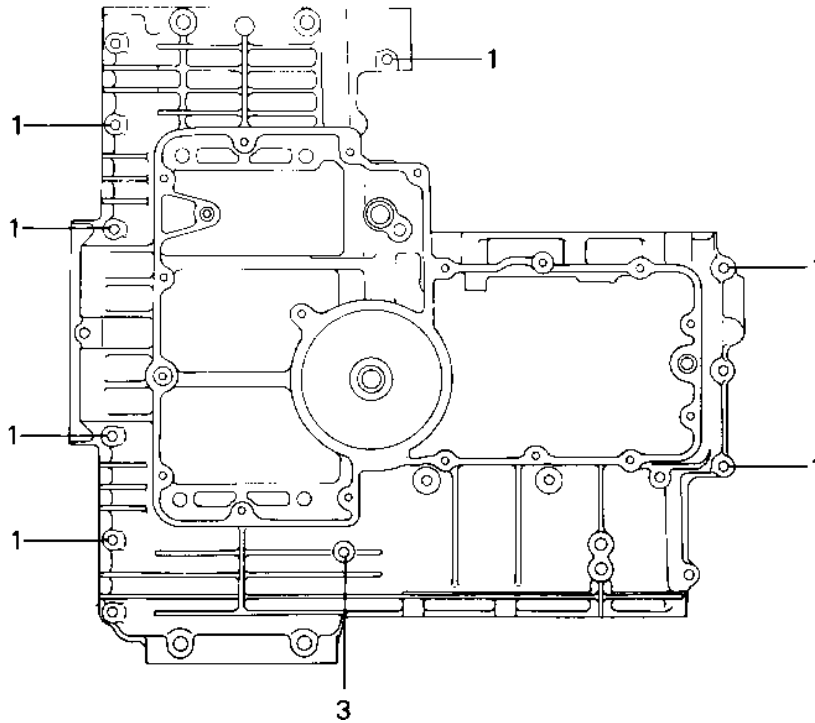

1985 Police 1000 PARTS DIAGRAM

CRANKCASE BOLT & STUD PATTERN

1985 Police 1000 PARTS LIST

CRANKCASE BOLT & STUD PATTERN

ITEM NAME	PART NUMBER	QUANTITY
BOLT-FLANGED (Ref # 1)	130Y0640	
BOLT-FLANGED (Ref # 2)	130Y0650	
BOLT-FLANGED (Ref # 3)	130Y0695	