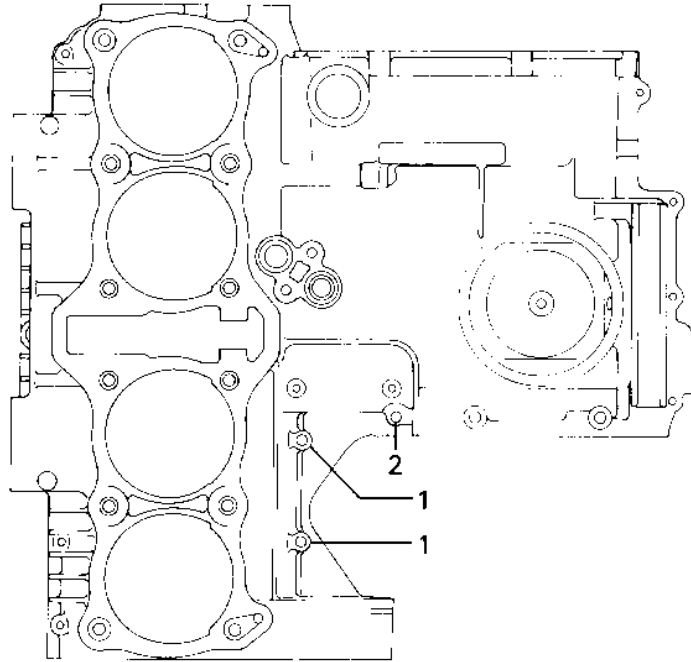

1985 Police 1000 PARTS DIAGRAM

CRANKCASE BOLT & STUD PATTERN

1985 Police 1000 PARTS LIST

CRANKCASE BOLT & STUD PATTERN

ITEM NAME	PART NUMBER	QUANTITY
BOLT-FLANGED (Ref # 1)	130Y0640	
BOLT-FLANGED (Ref # 2)	130Y0650	
BOLT-FLANGED (Ref # 3)	130Y0695	